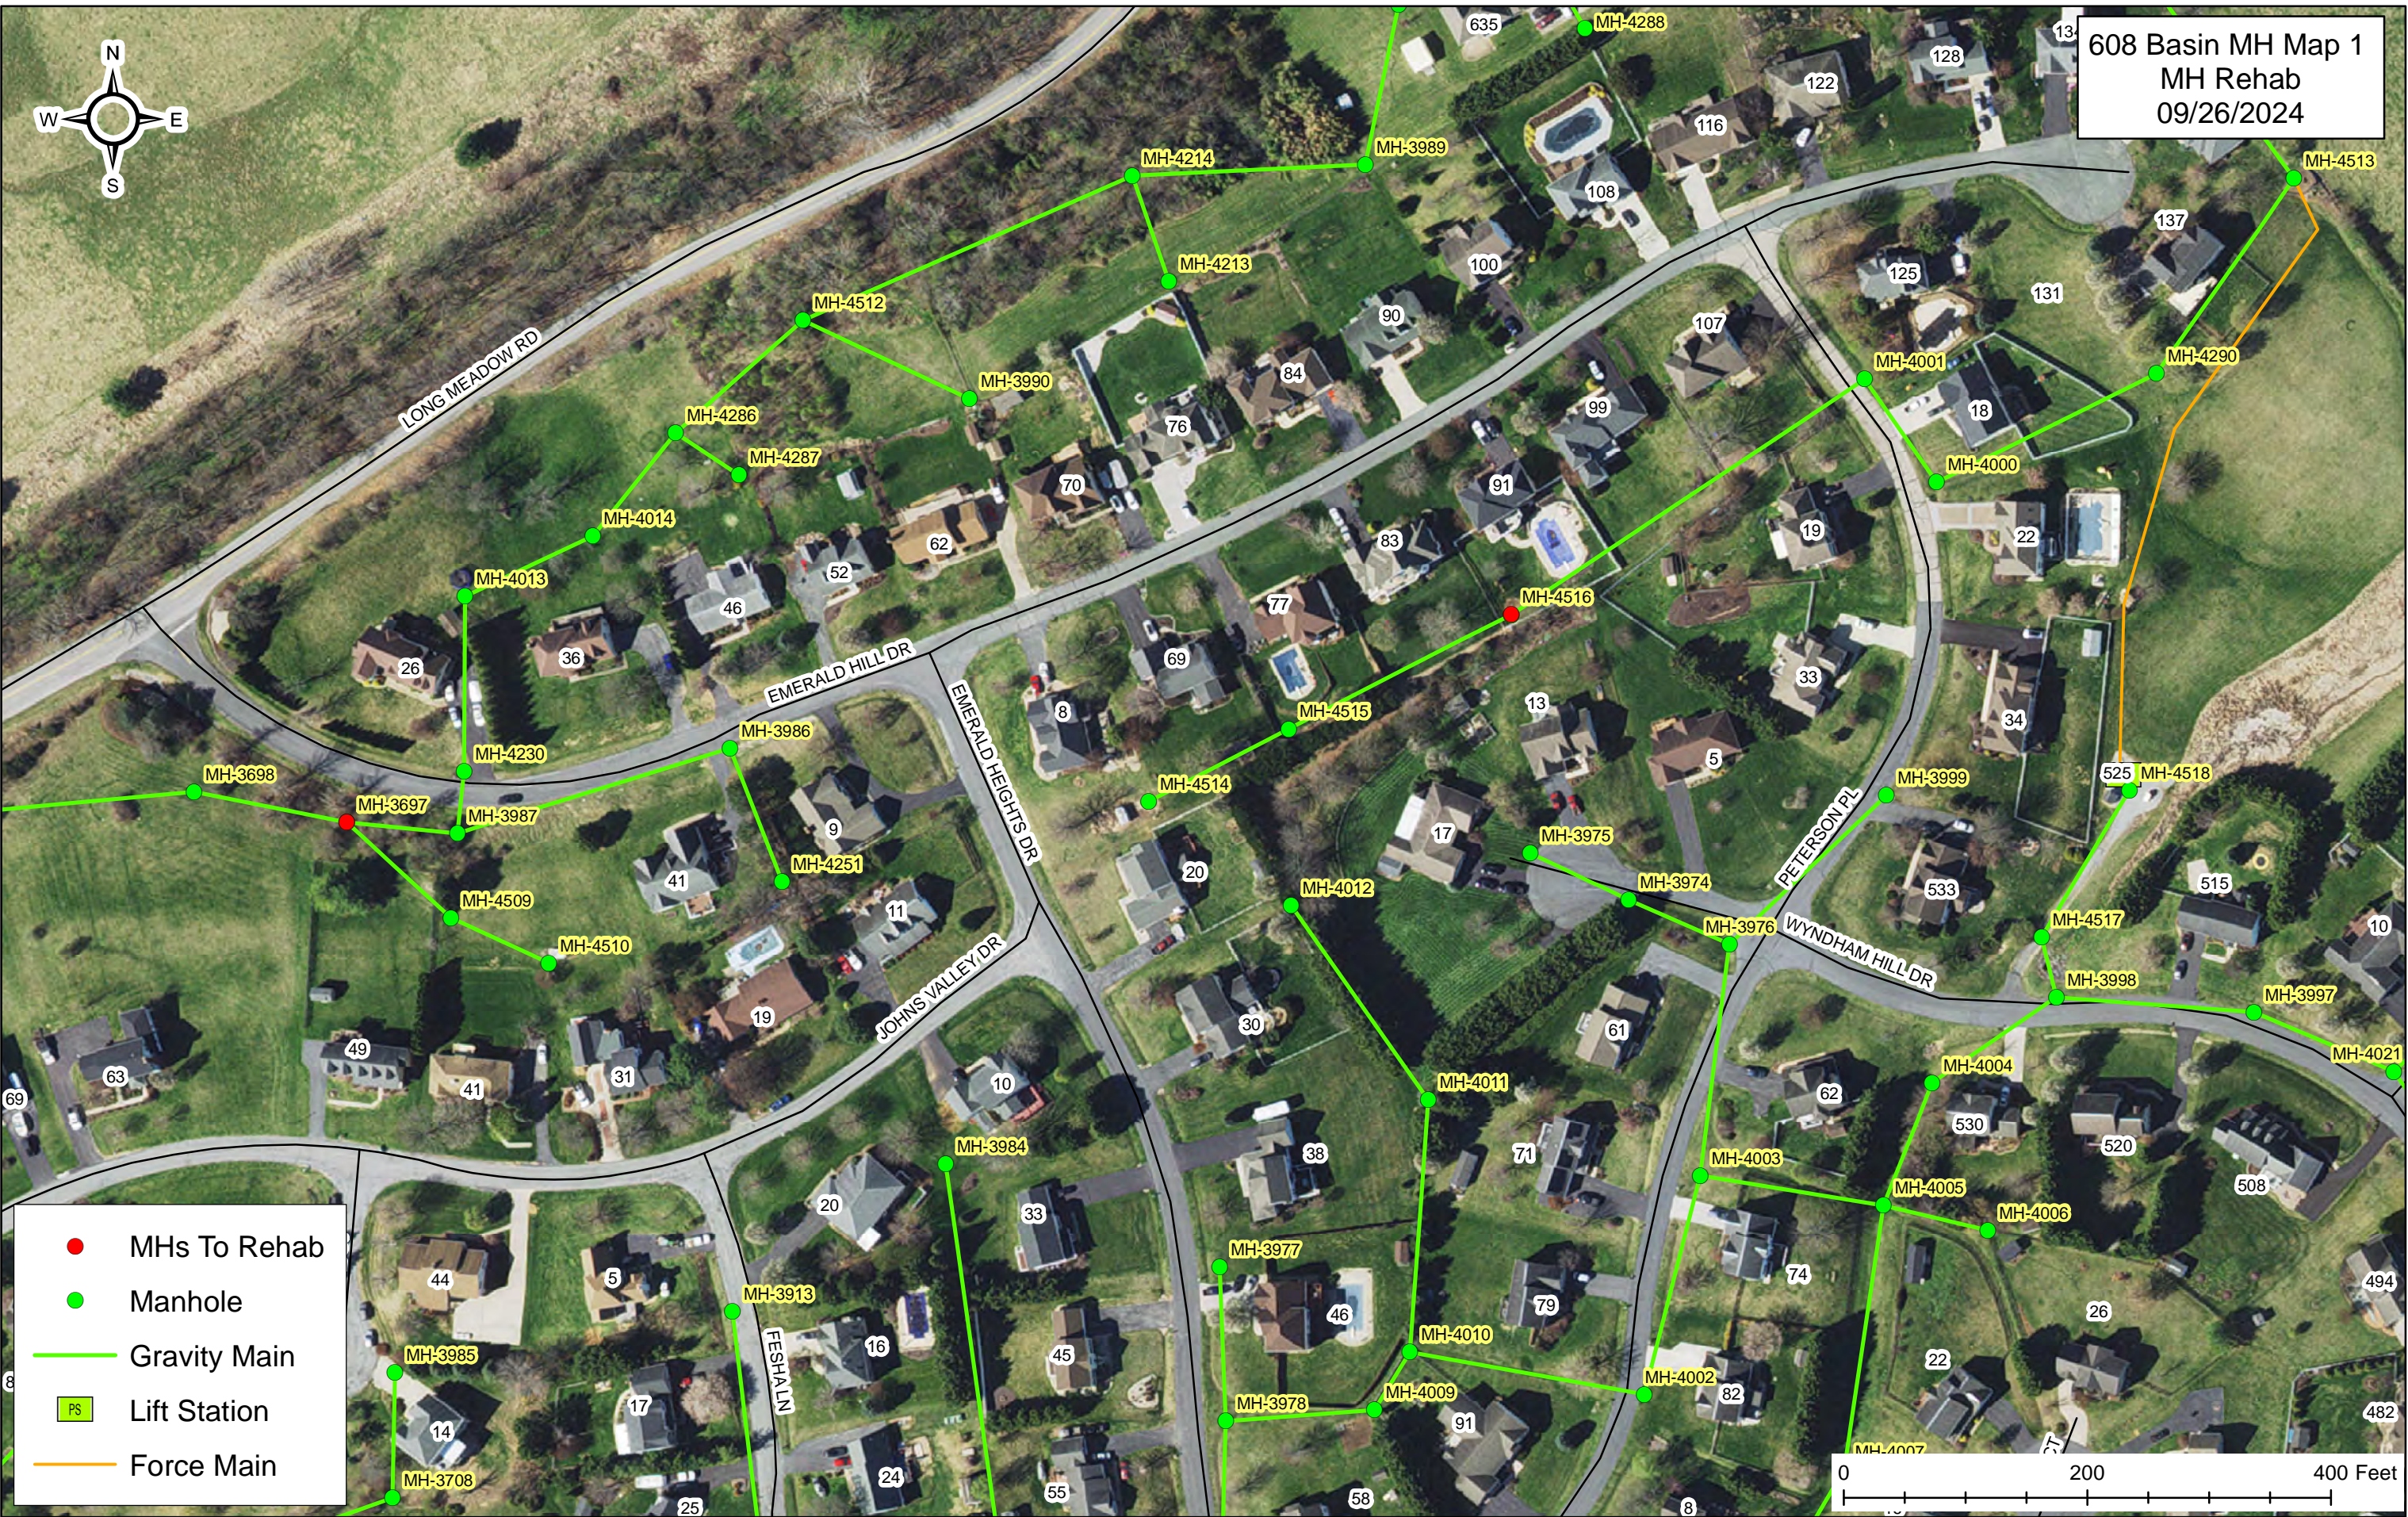

- MHS To Rehab
- Manhole
- Gravity Main
- PS Lift Station
- Force Main

0 200 400 Feet

Weyers Cave MH Map 8
MH Rehab
09/26/2024

- MHs To Rehab
- Manhole
- Gravity Main
- PS Lift Station
- Force Main

0 200 400 Feet

608 Basin MH Map 1
MH Rehab
09/26/2024

- MHs To Rehab
- Manhole
- Gravity Main
- PS Lift Station
- Force Main

608 Basin MH Map 2
MH Rehab
09/26/2024

- MHS To Rehab
- Manhole
- Gravity Main
- PS Lift Station
- Force Main