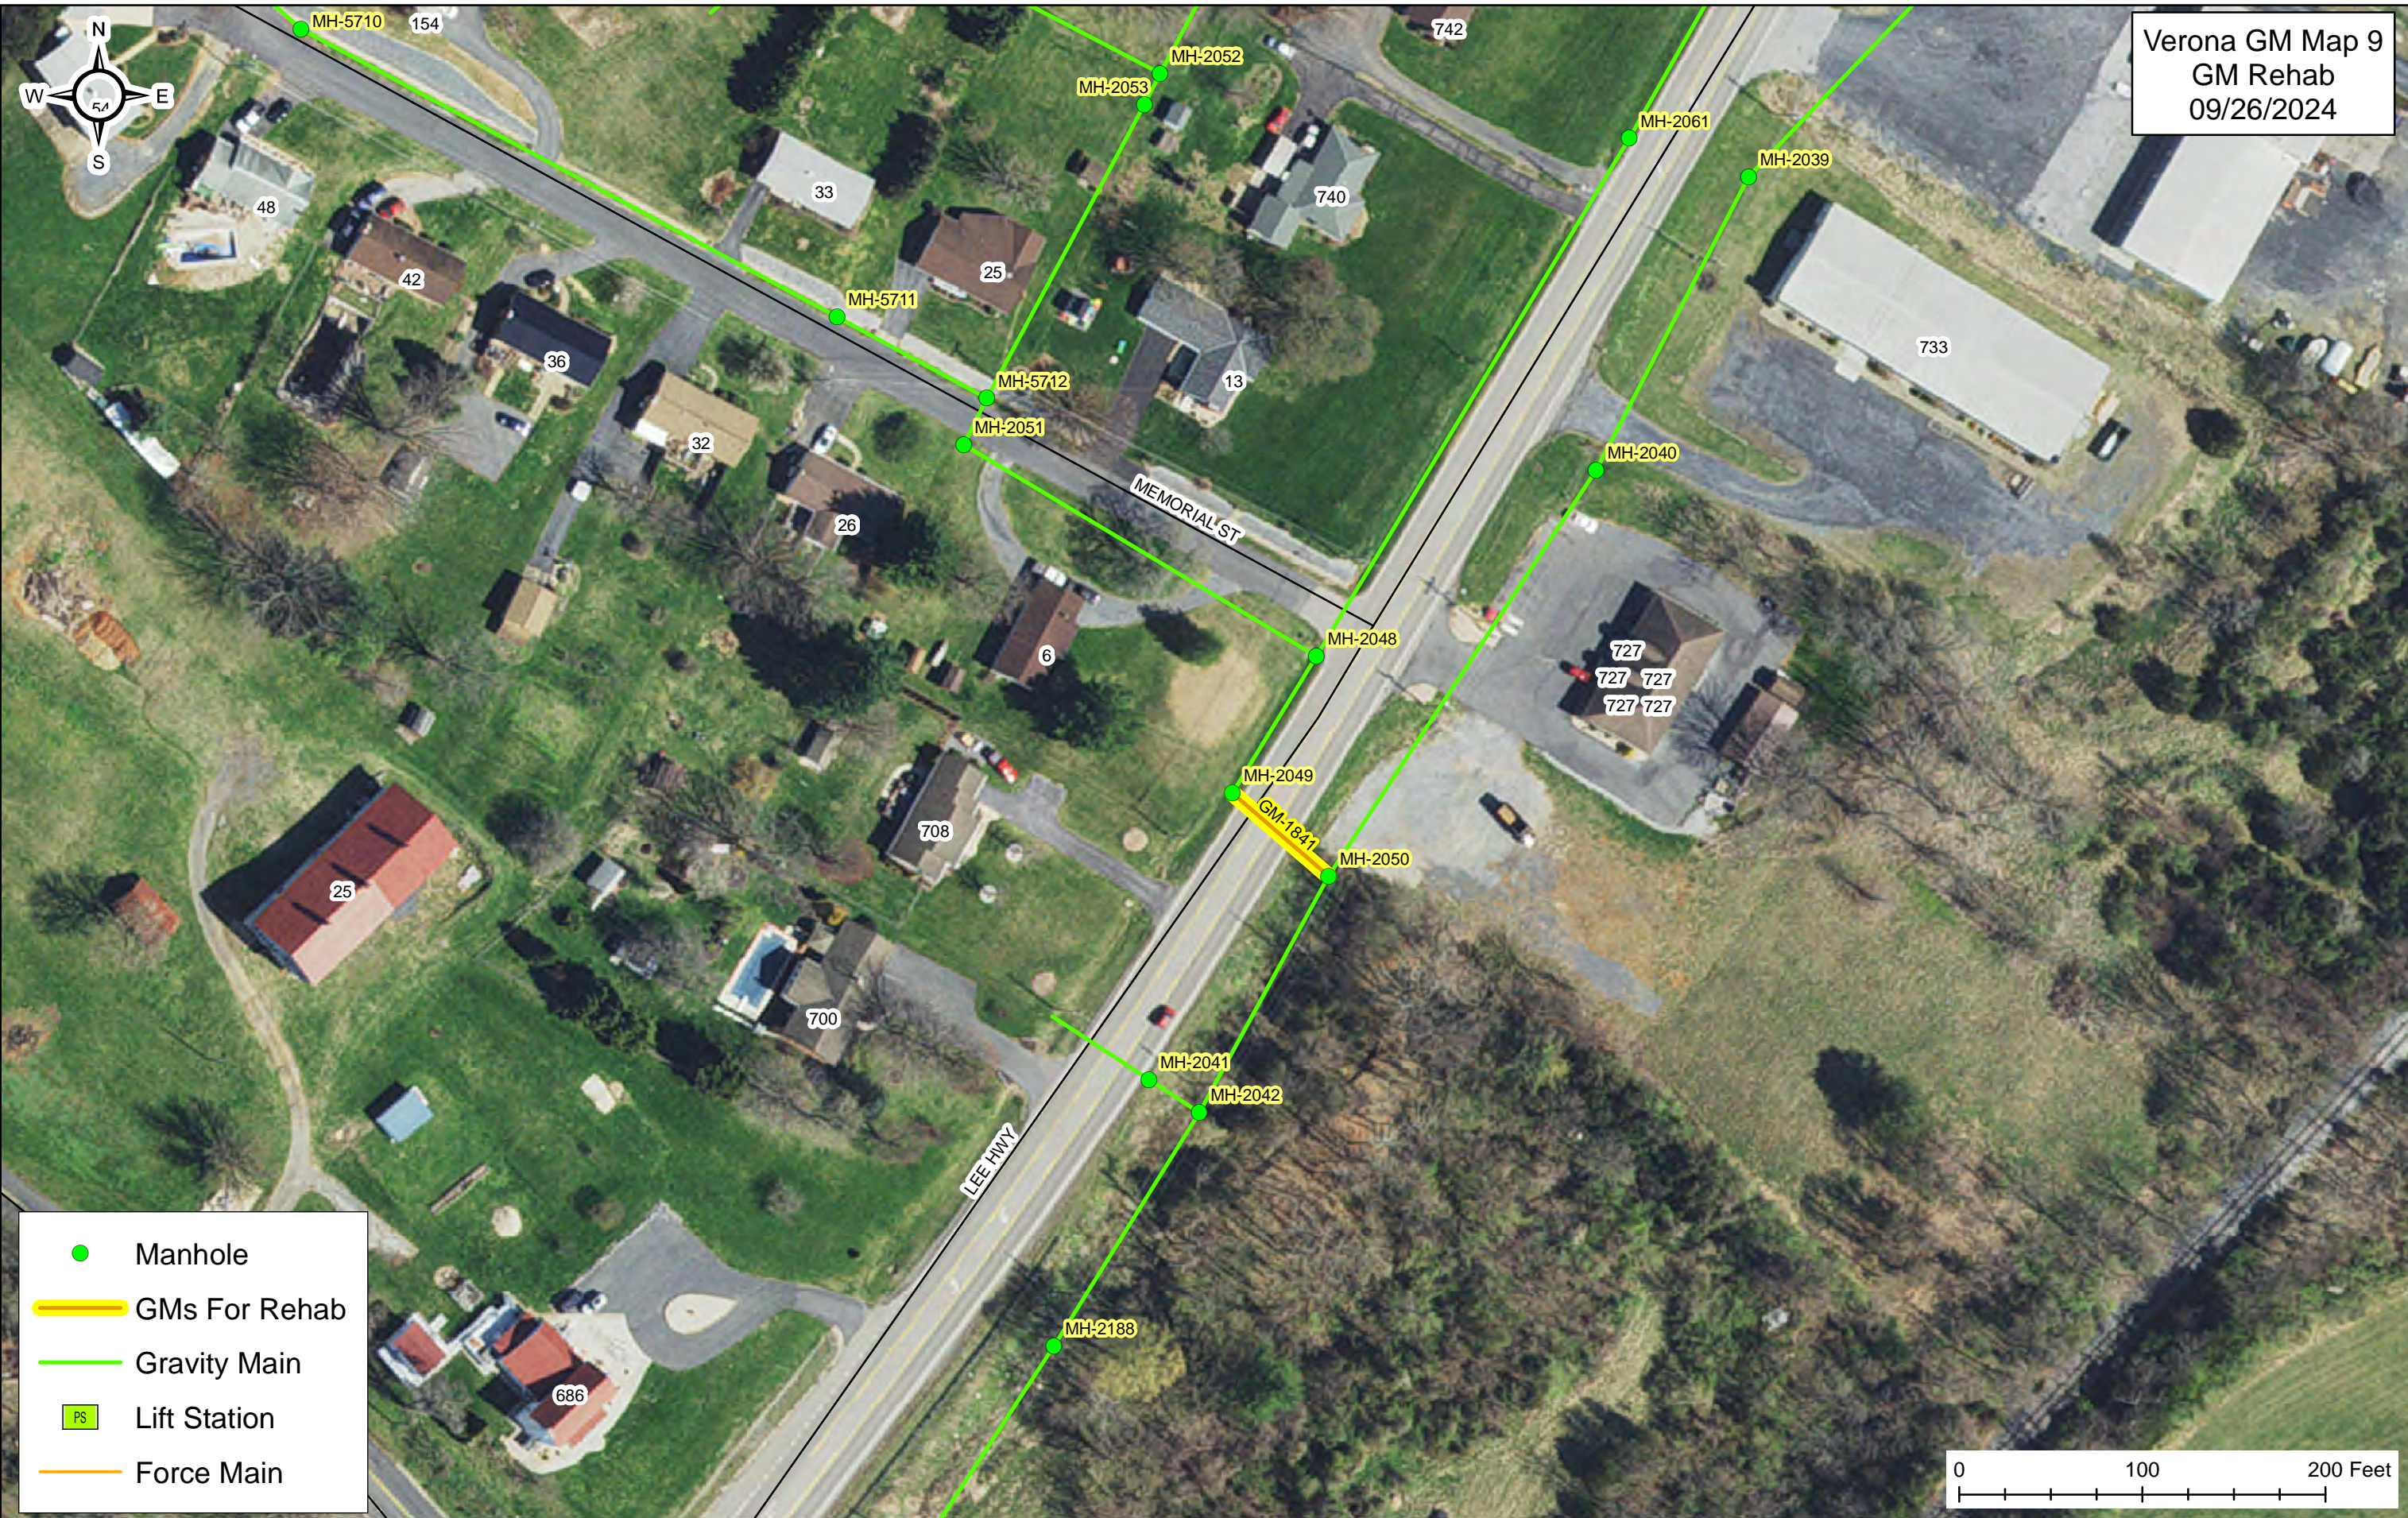

Verona GM Map 9
GM Rehab
09/26/2024

- Manhole
- ▬ GMs For Rehab
- ▬ Gravity Main
- PS Lift Station
- ▬ Force Main