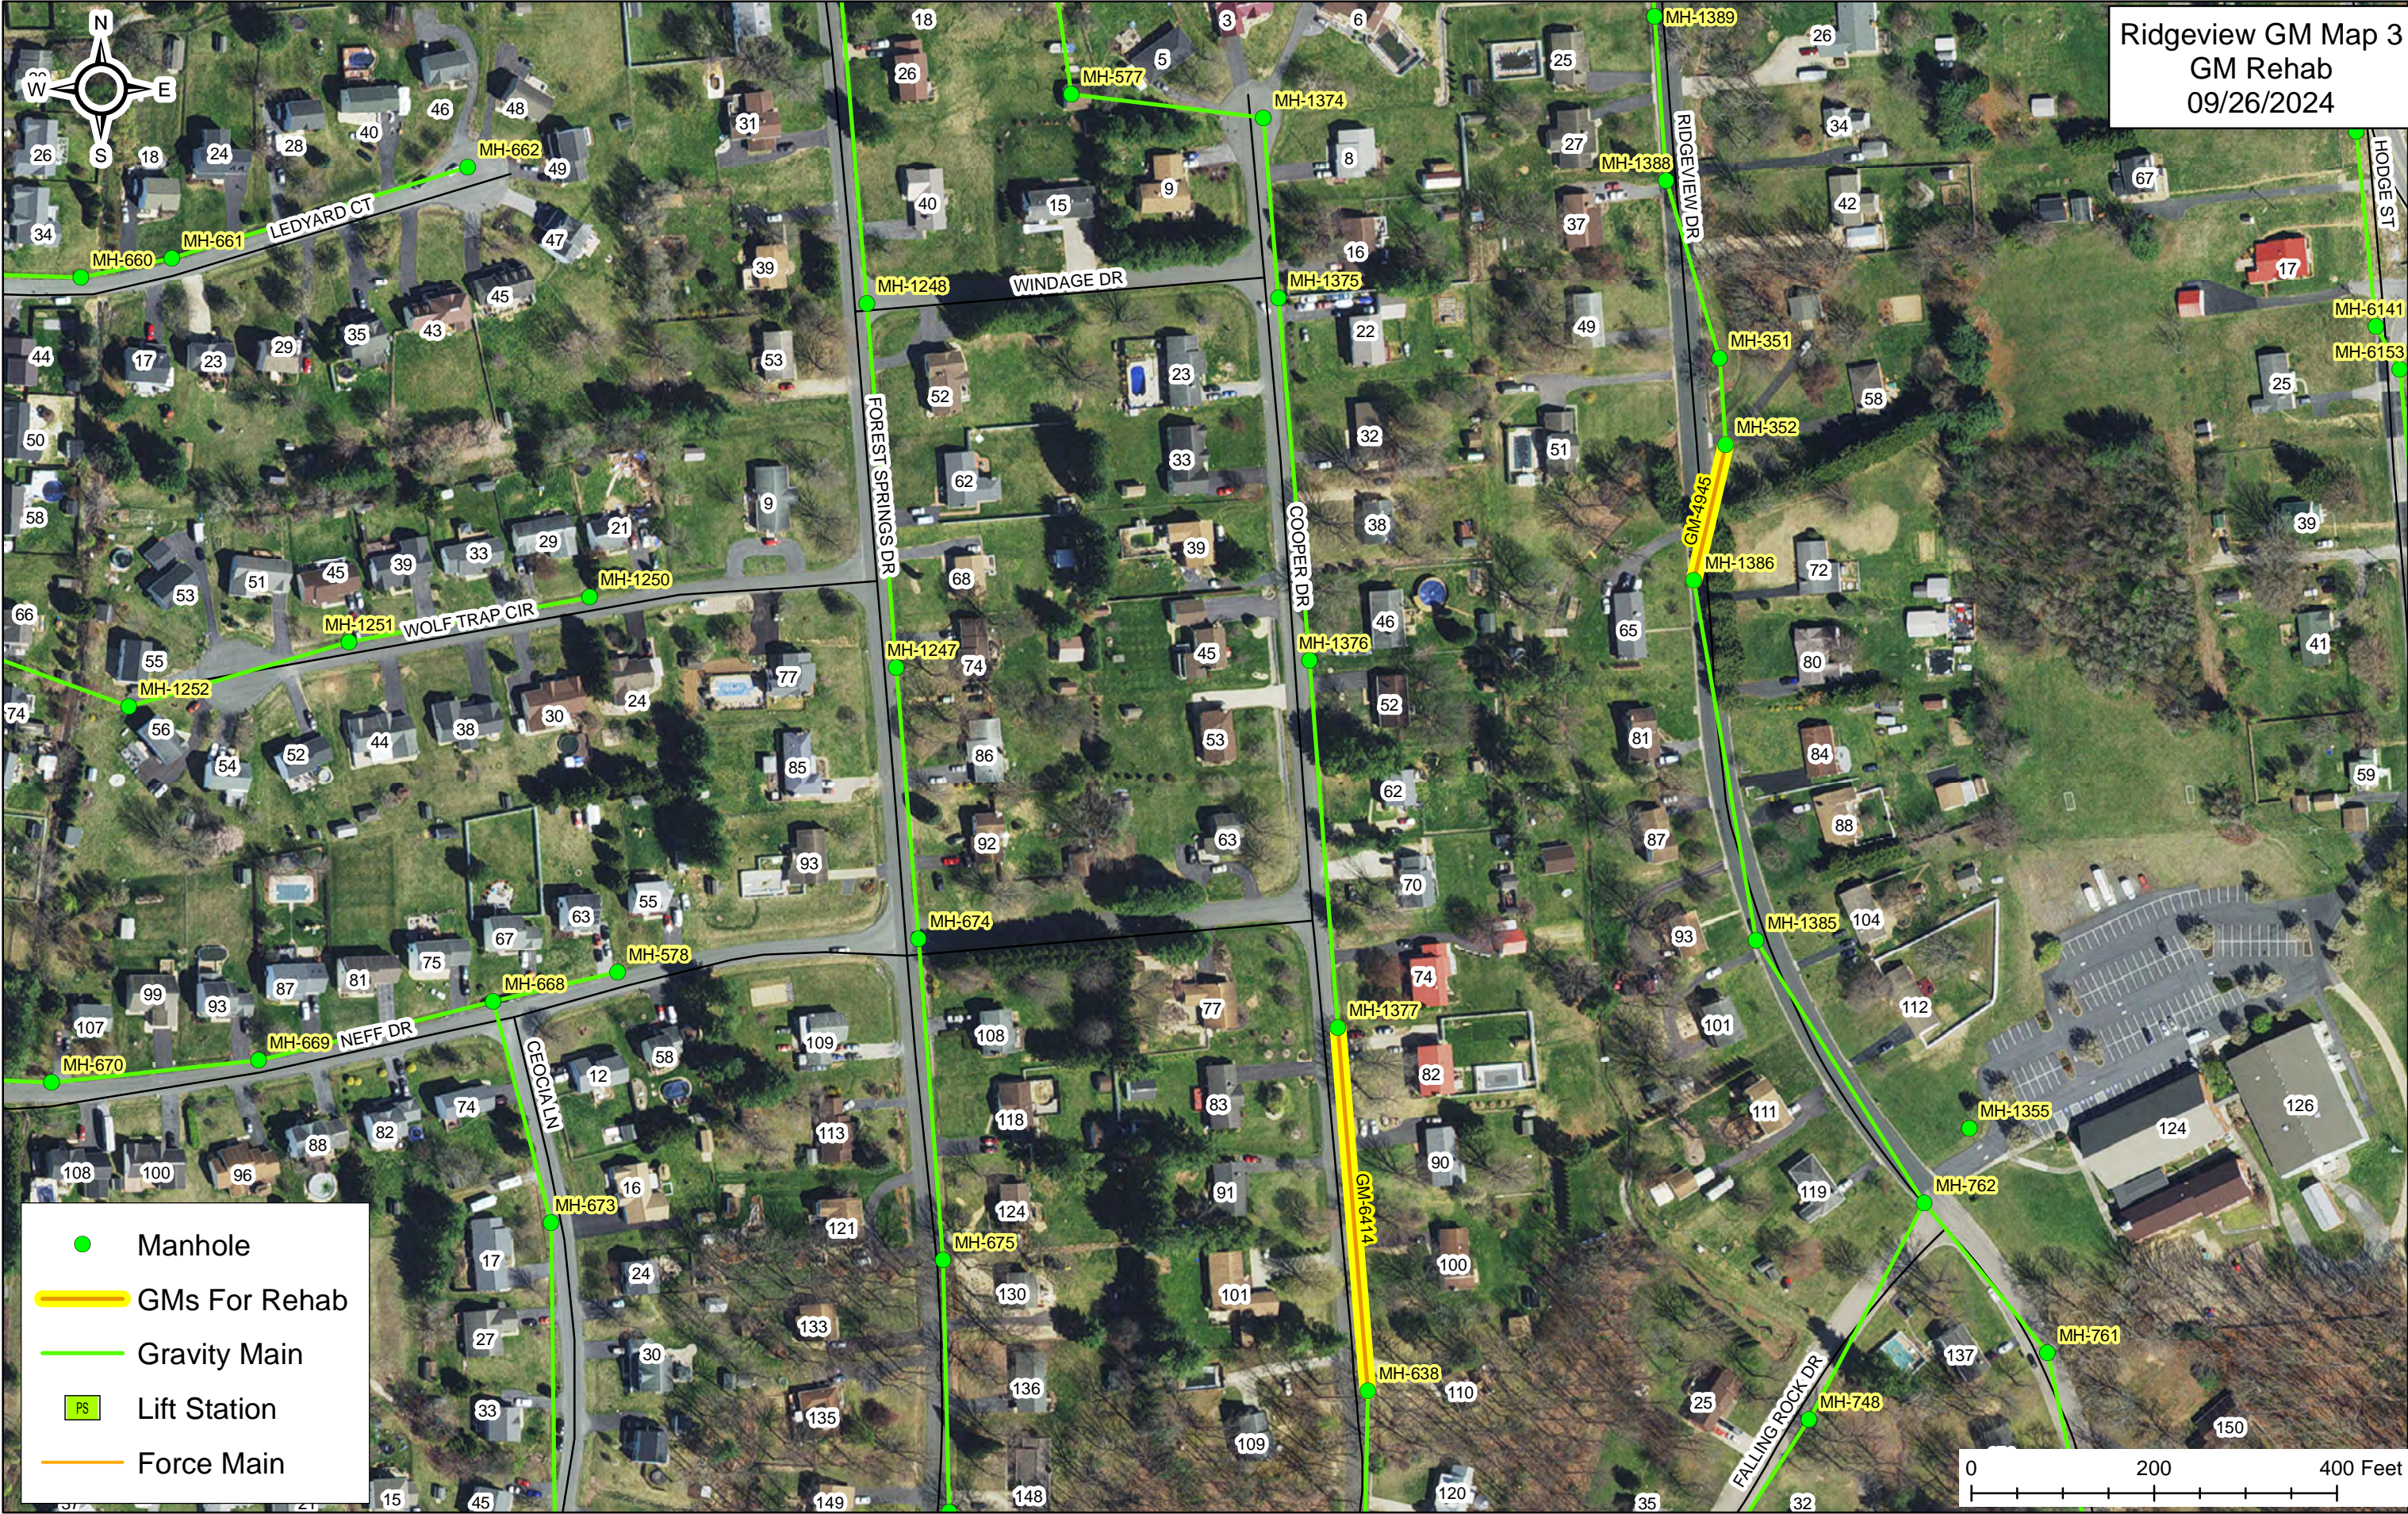

- Manhole
- ▬ GMs For Rehab
- ▬ Gravity Main
- PS Lift Station
- ▬ Force Main

0 200 400 Feet

Ridgeview GM Map 2
GM Rehab
09/26/2024

- Manhole
- GMs For Rehab
- Gravity Main
- PS Lift Station
- Force Main

Ridgeview GM Map 3
GM Rehab
09/26/2024

- Manhole
- ▬ GMs For Rehab
- ▬ Gravity Main
- ▬ PS Lift Station
- ▬ Force Main

0 200 400 Feet

- Manhole
- GMs For Rehab
- Gravity Main
- PS Lift Station
- Force Main