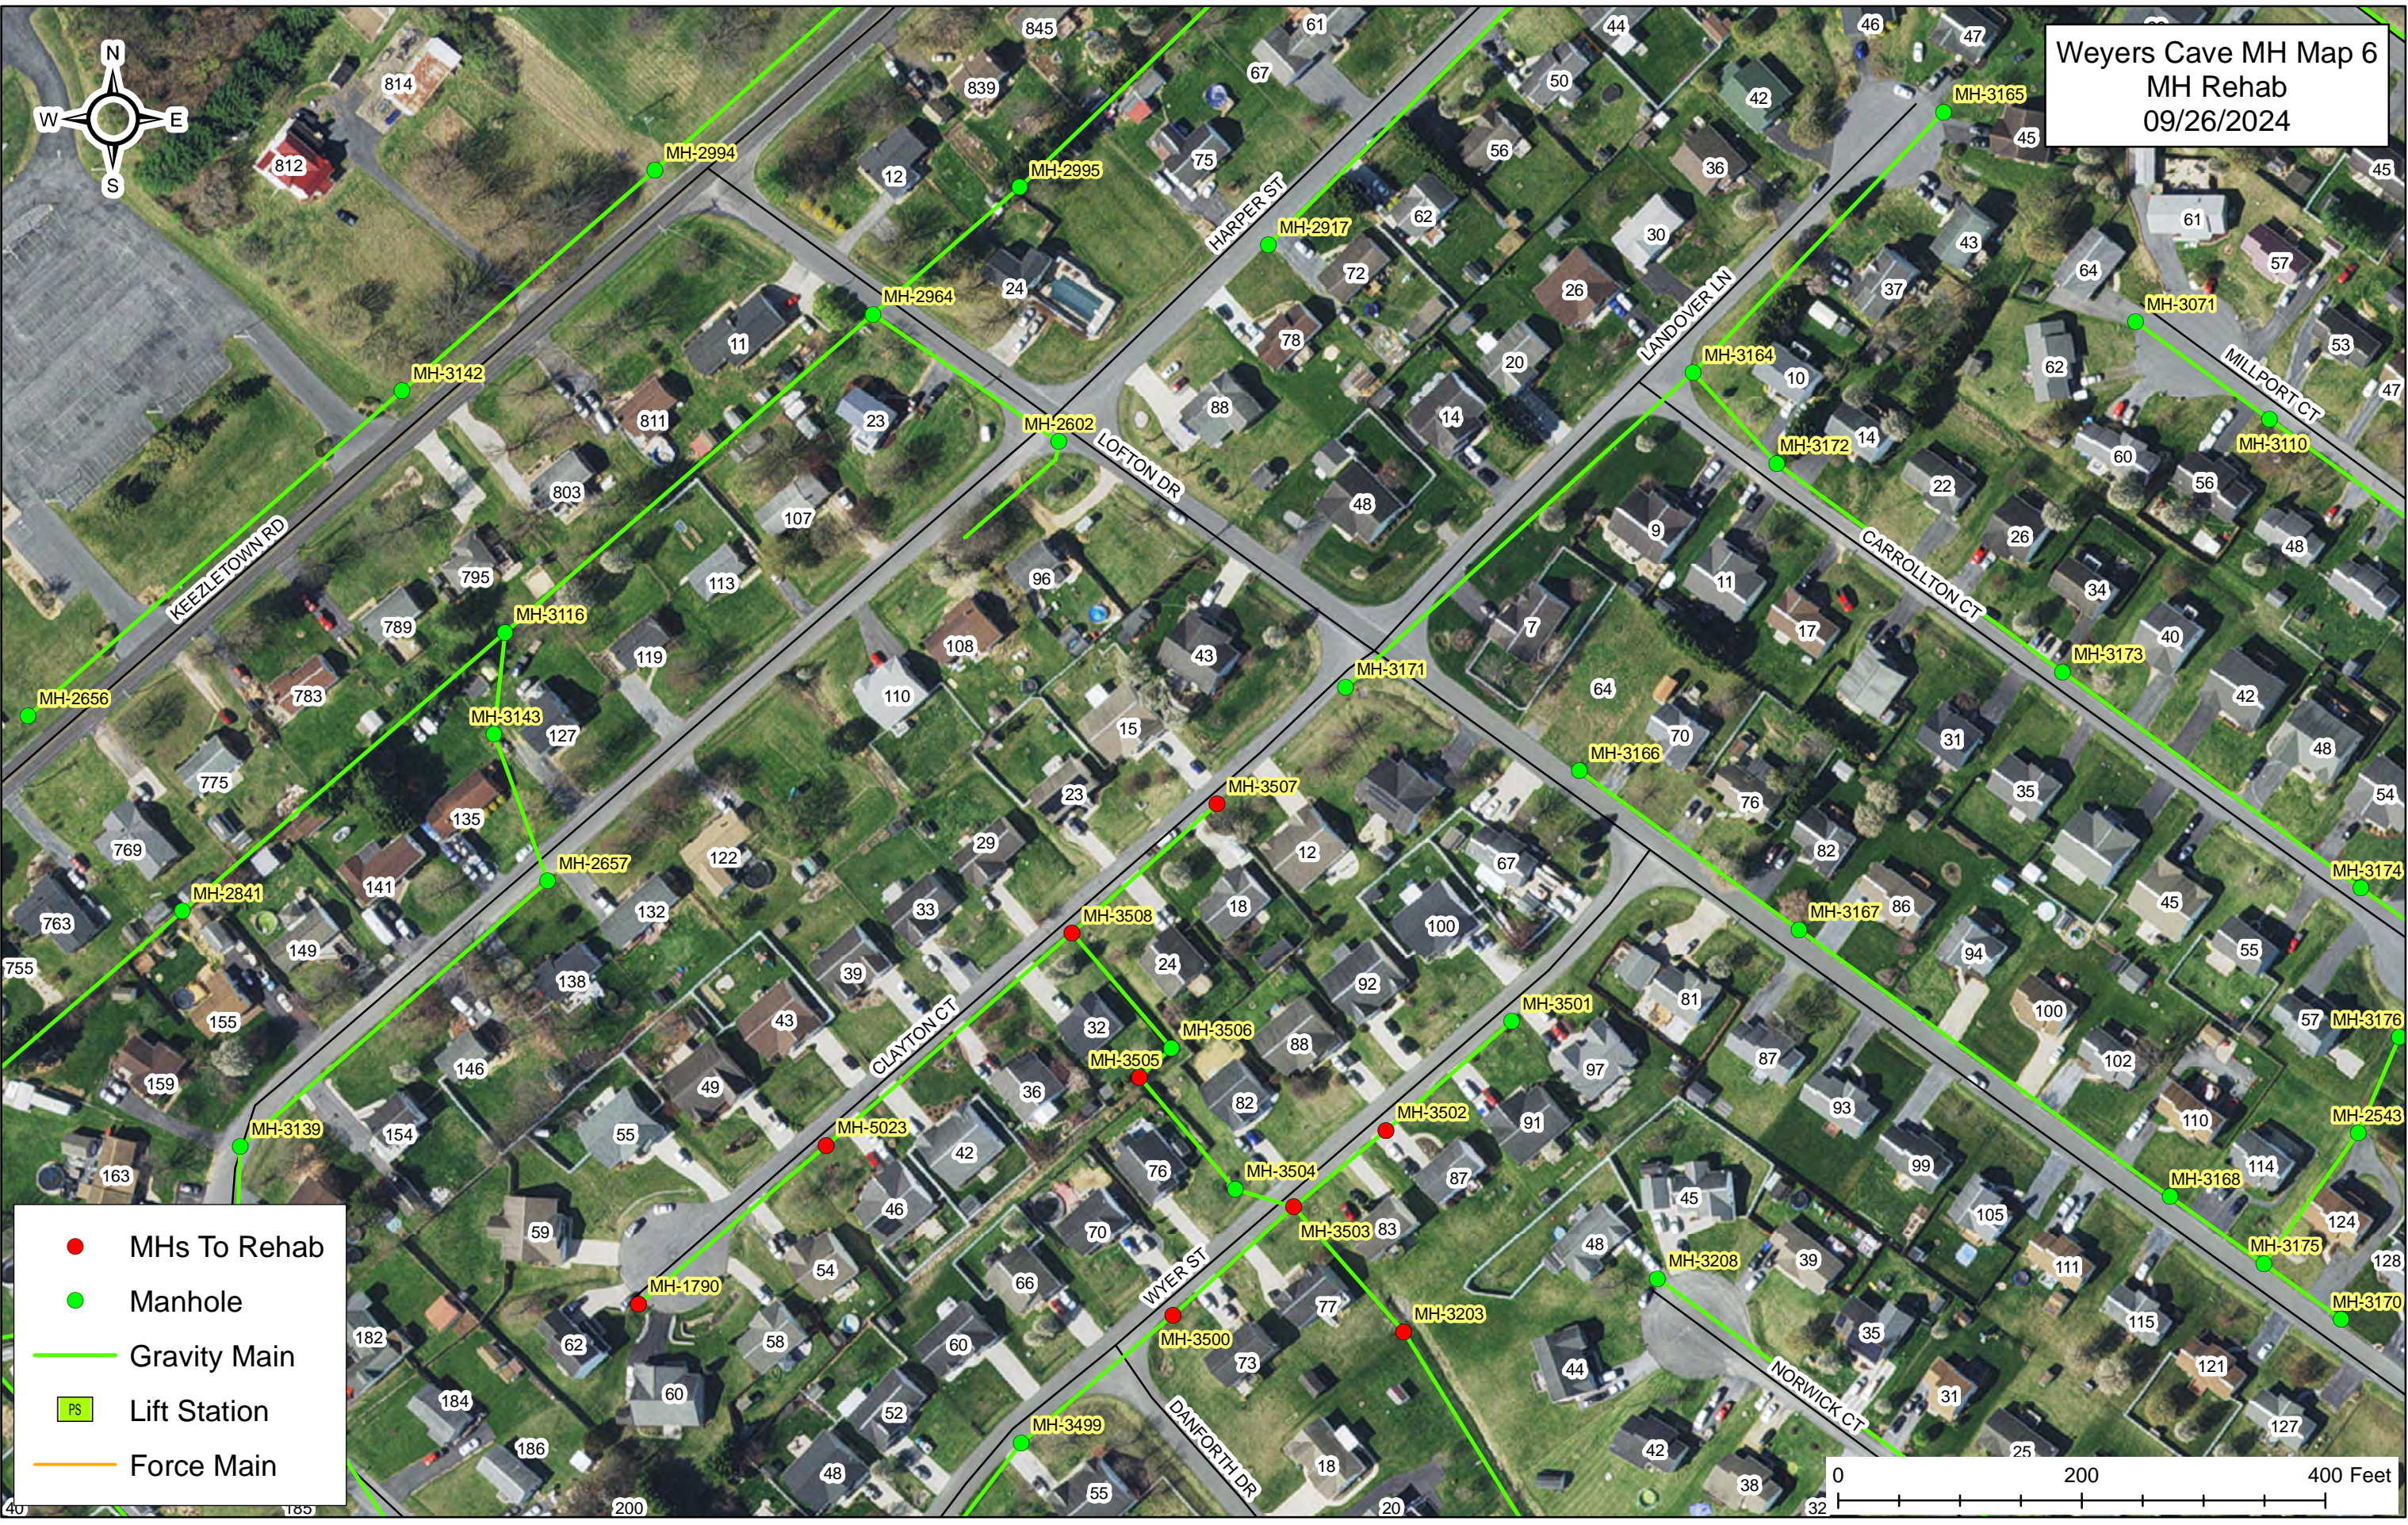

Weyers Cave MH Map 3
MH Rehab
09/26/2024

- MHS To Rehab
- Manhole
- Gravity Main
- PS Lift Station
- Force Main

0 200 400 Feet

Weyers Cave MH Map 4
MH Rehab
09/26/2024

Weyers Cave MH Map 5
MH Rehab
09/26/2024

- MHs To Rehab
- Manhole
- Gravity Main
- PS Lift Station
- Force Main

Weyers Cave MH Map 6
MH Rehab
09/26/2024

- MHs To Rehab
- Manhole
- Gravity Main
- PS Lift Station
- Force Main

0 200 400 Feet

Weyers Cave MH Map 7
MH Rehab
09/26/2024