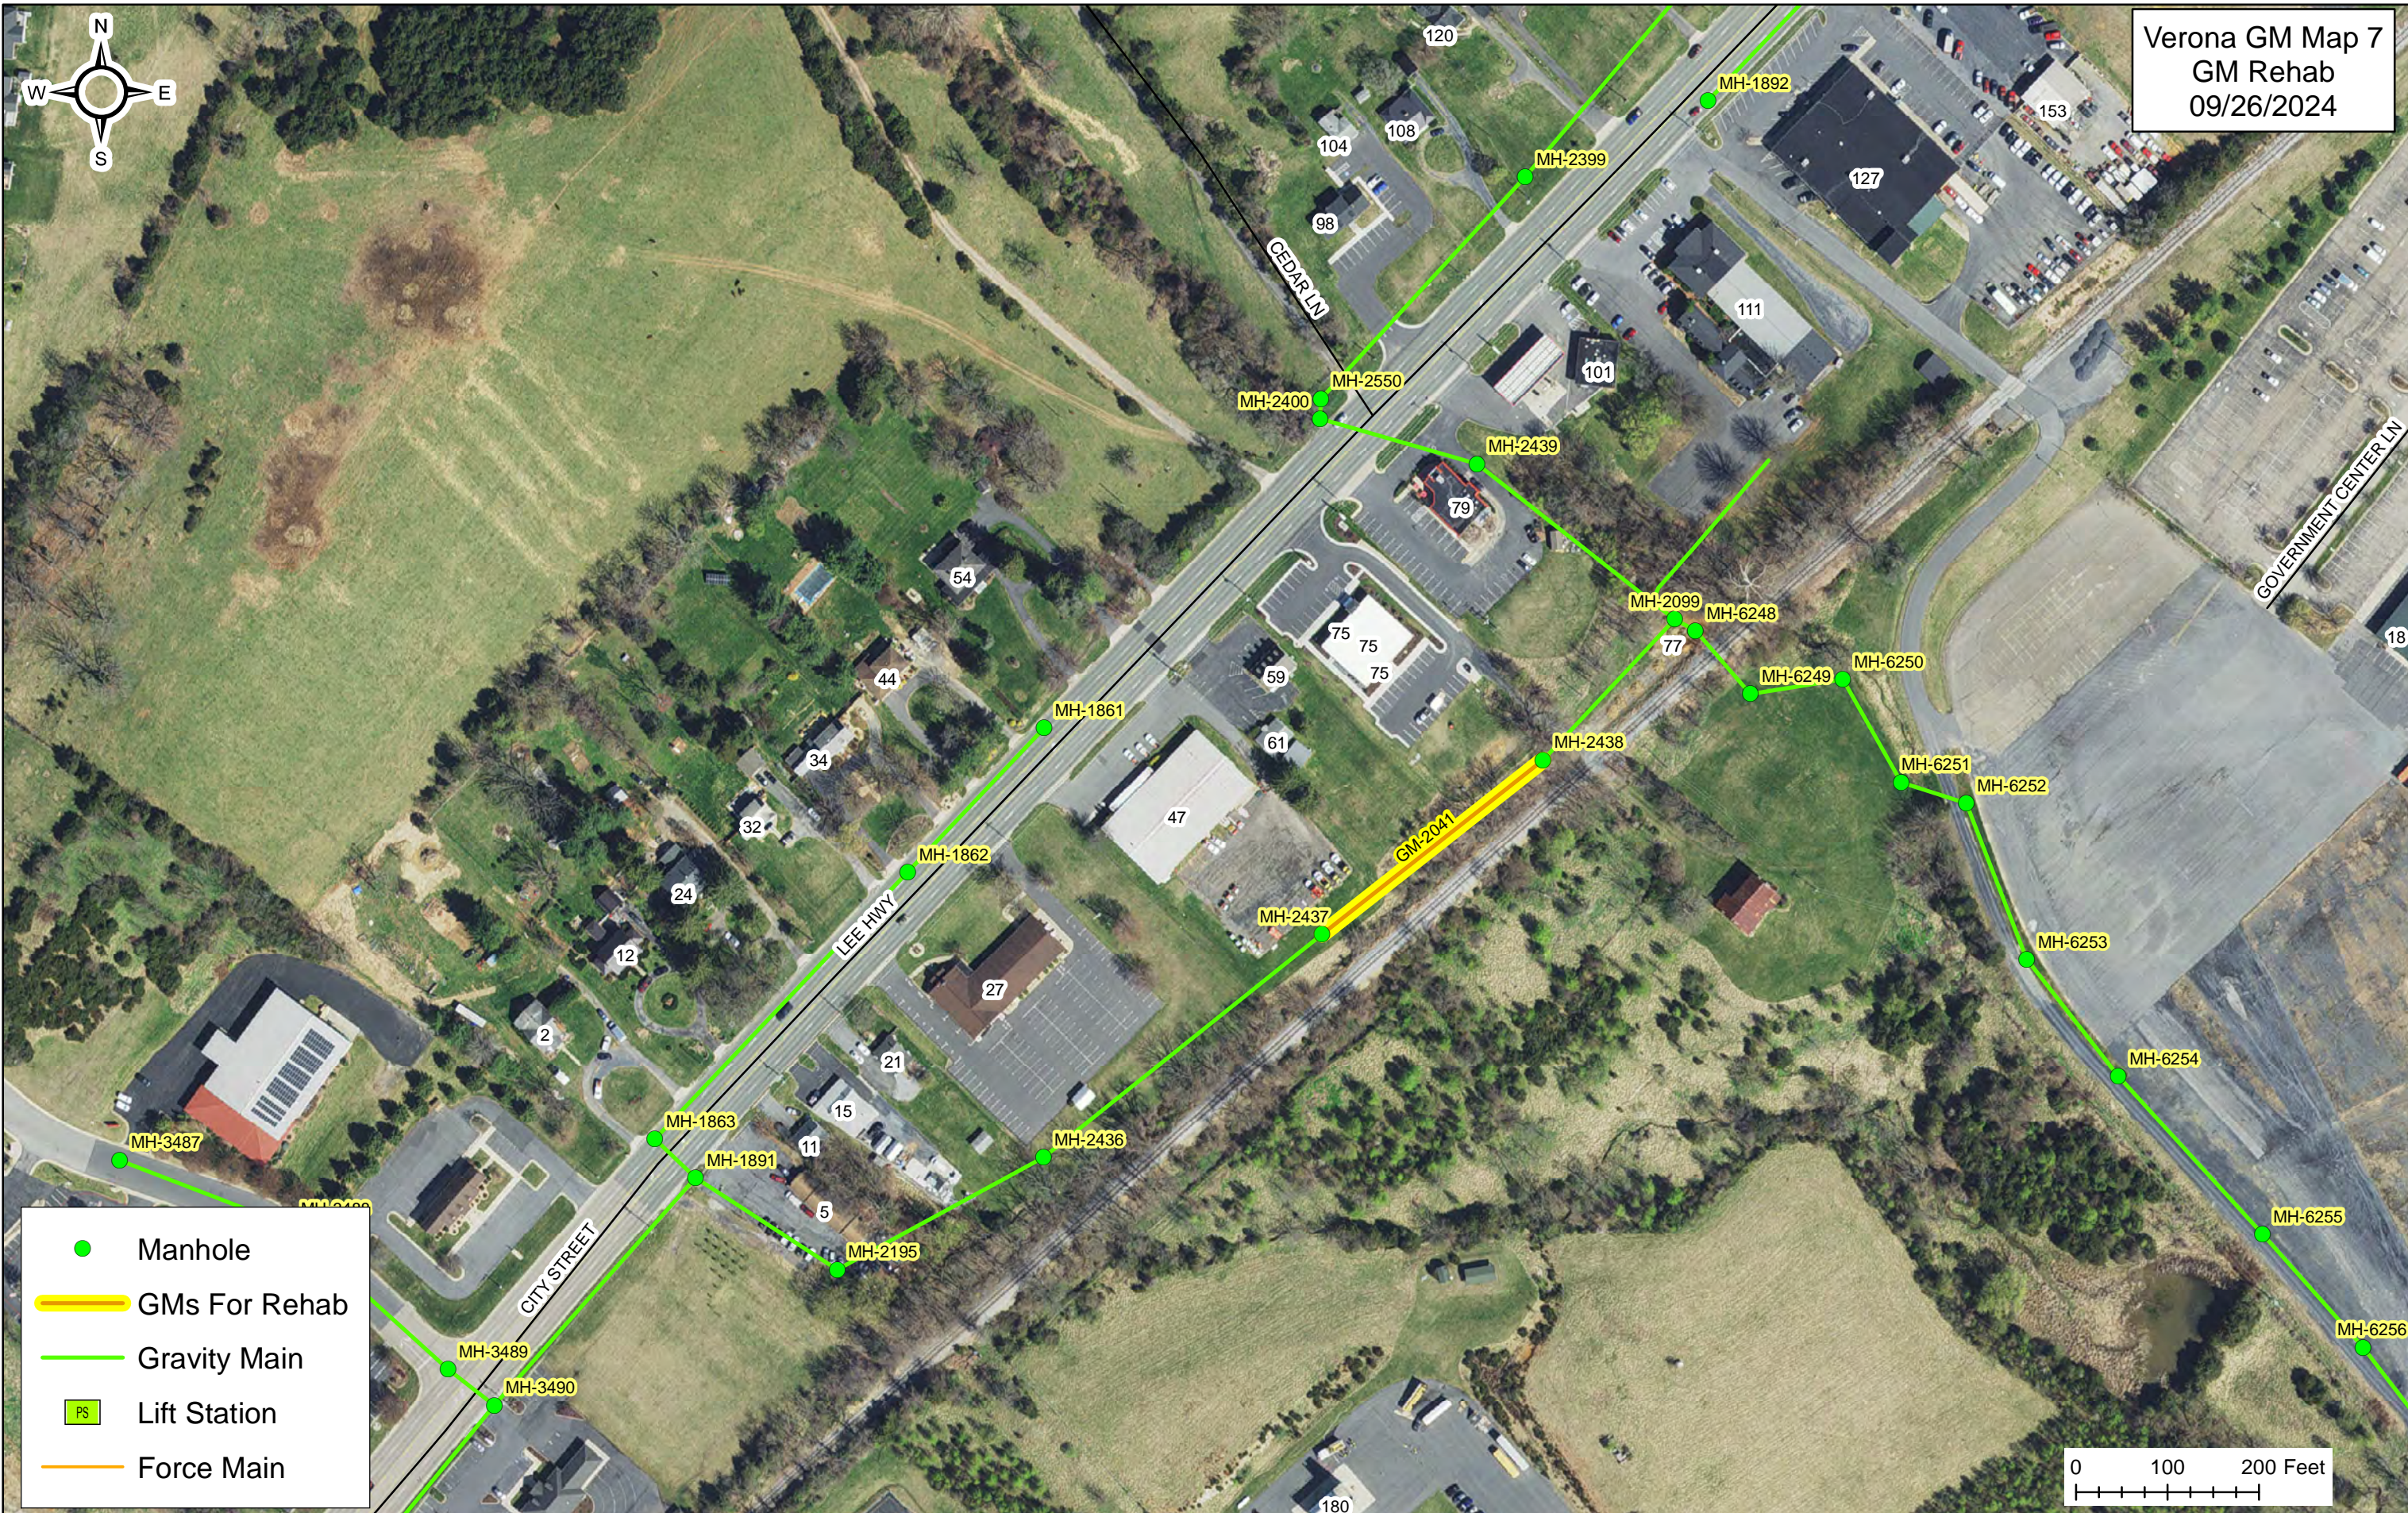

Verona GM Map 4
GM Rehab
09/26/2024

- Manhole
- ▬ GMs For Rehab
- ▬ Gravity Main
- ▭ PS Lift Station
- ▬ Force Main

- Manhole
- ▬ GMs For Rehab
- ▬ Gravity Main
- PS Lift Station
- ▬ Force Main

Verona GM Map 6
GM Rehab
09/26/2024

- Manhole
- ▬ GMs For Rehab
- ▬ Gravity Main
- PS Lift Station
- ▬ Force Main

0 100 200 Feet

Verona GM Map 7
GM Rehab
09/26/2024

- Manhole
- ▬ GMs For Rehab
- ▬ Gravity Main
- ▭ PS Lift Station
- ▬ Force Main