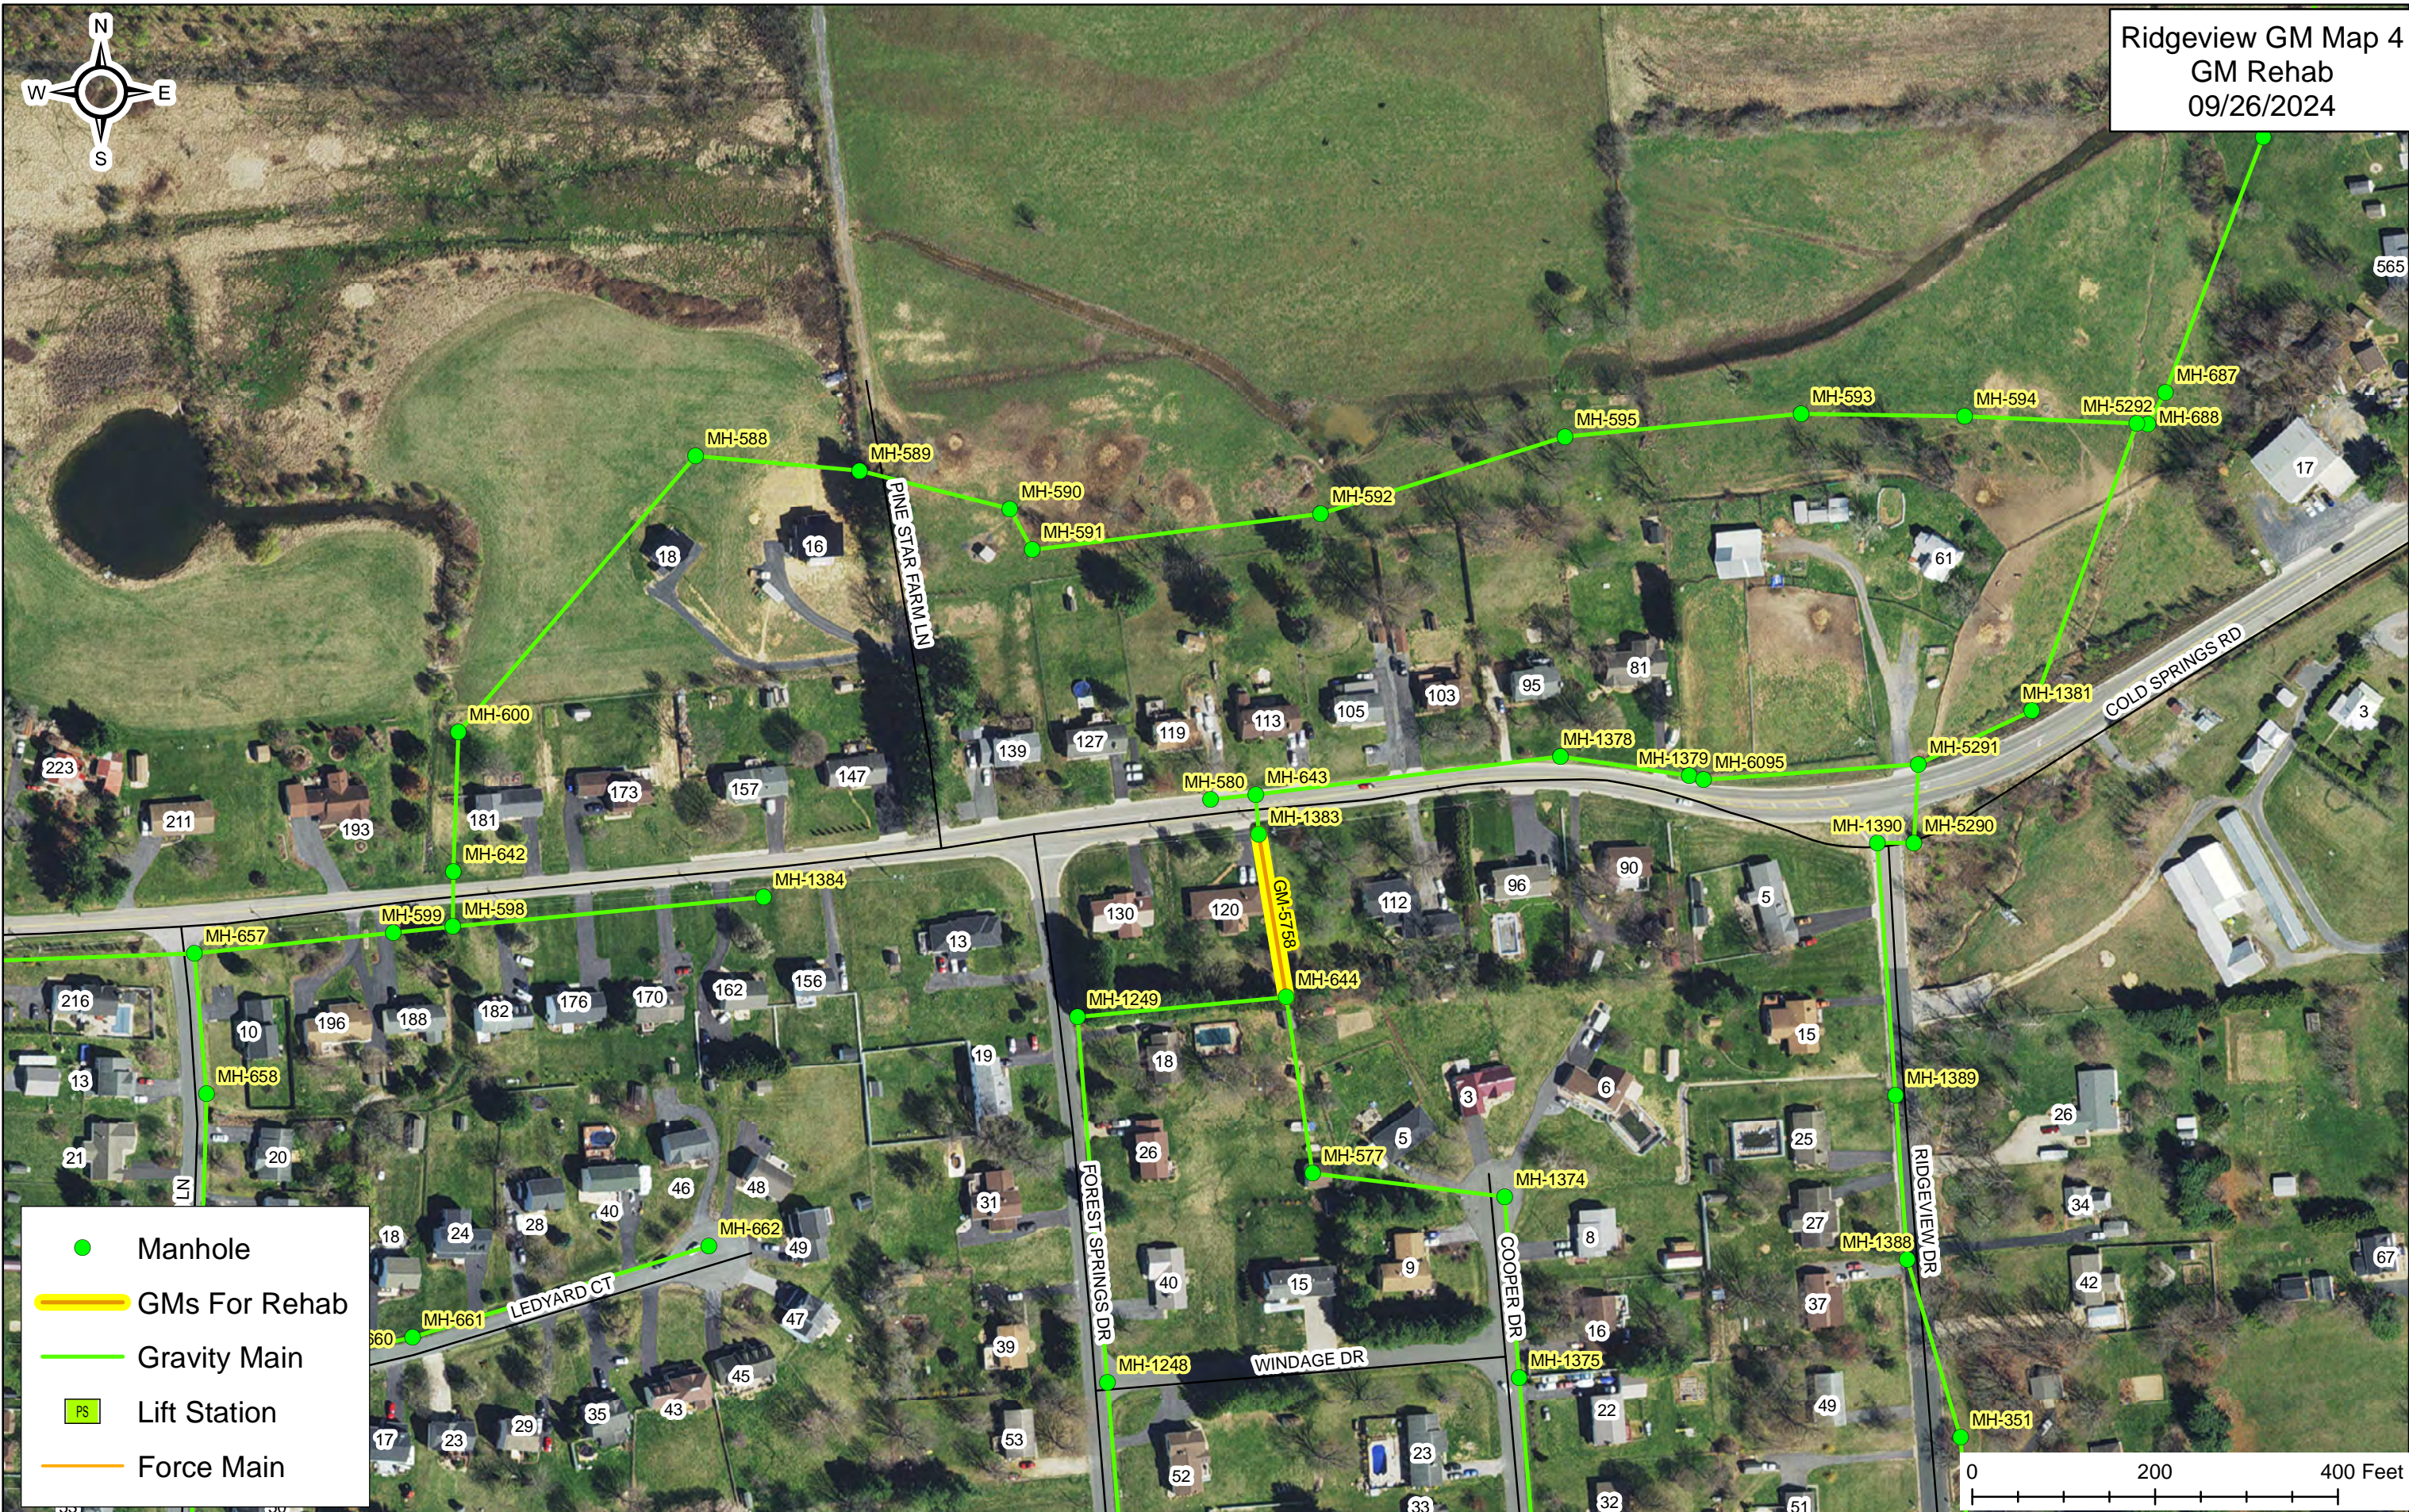

- Manhole
- ▬ GMs For Rehab
- ▬ Gravity Main
- PS Lift Station
- ▬ Force Main

0 200 400 Feet

Ridgeview GM Map 2
GM Rehab
09/26/2024

- Manhole
- GMs For Rehab
- Gravity Main
- PS Lift Station
- Force Main

Ridgeview GM Map 3
GM Rehab
09/26/2024

- Manhole
- ▬ GMs For Rehab
- ▬ Gravity Main
- ▬ PS Lift Station
- ▬ Force Main

0 200 400 Feet

- Manhole
- GMs For Rehab
- Gravity Main
- PS Lift Station
- Force Main