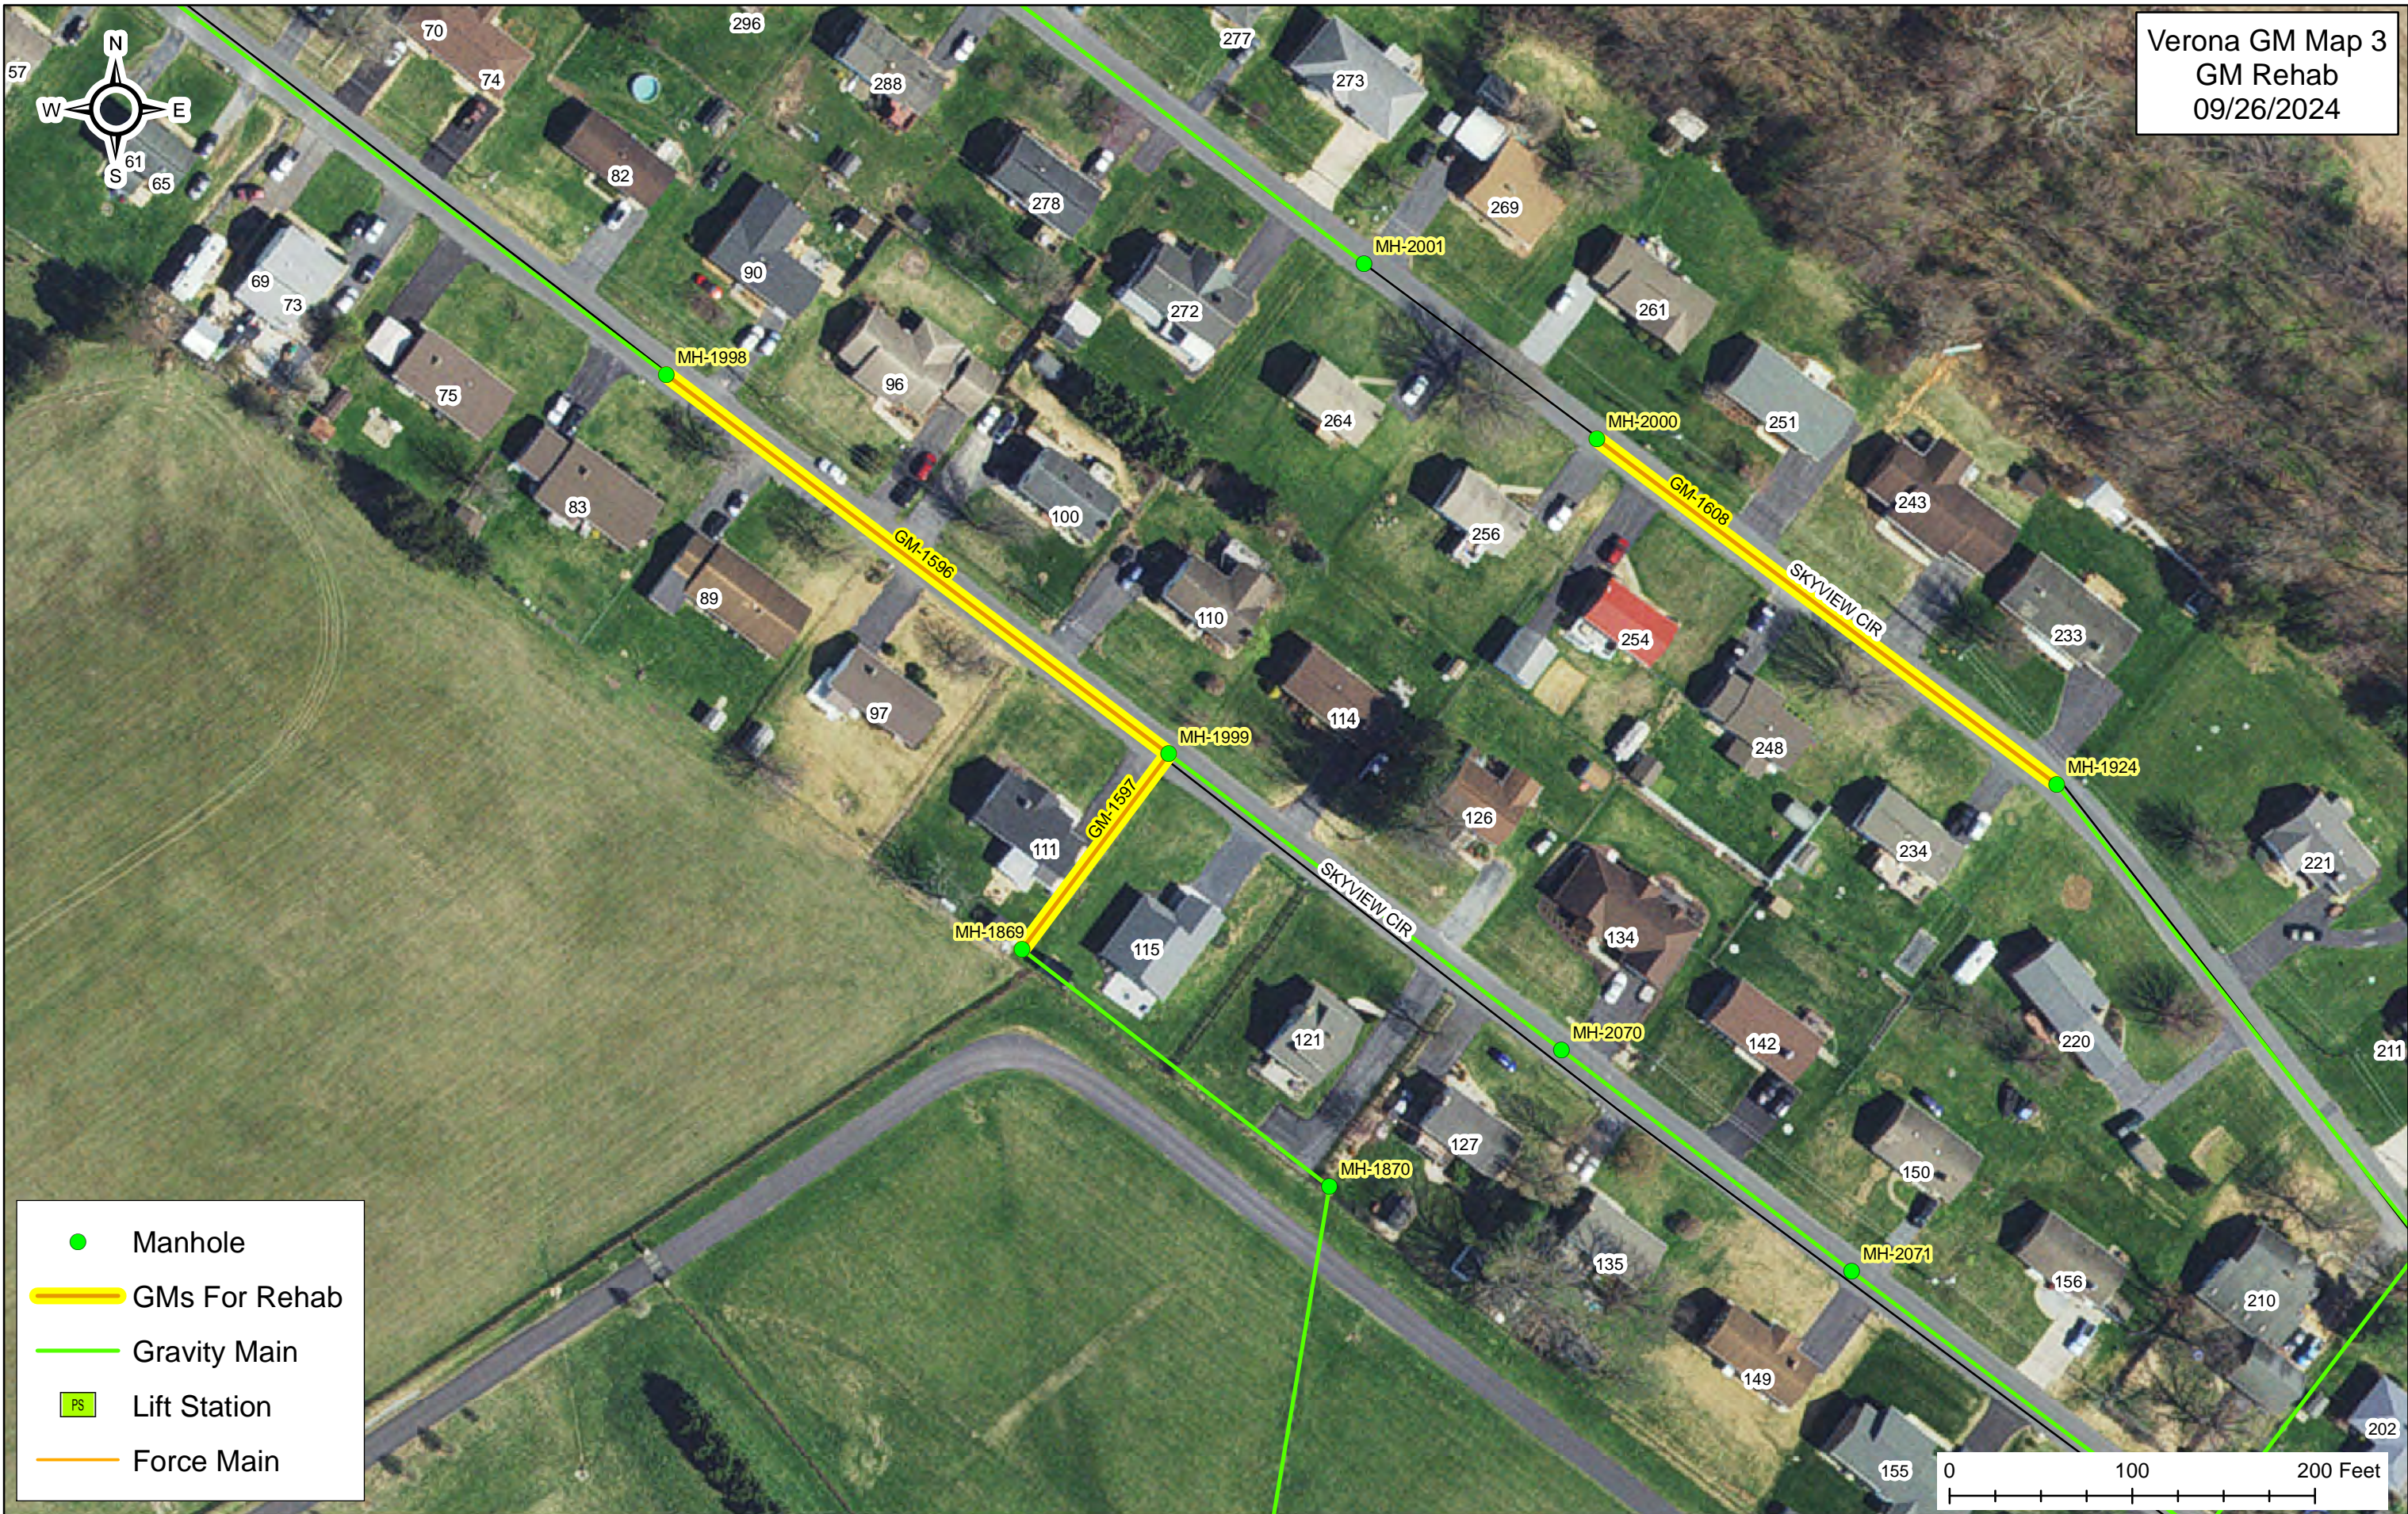

0 100 200 Feet

- Manhole
- ▬ GMs For Rehab
- ▬ Gravity Main
- PS Lift Station
- ▬ Force Main

0 200 400 Feet

- Manhole
- GMs For Rehab
- Gravity Main
- PS Lift Station
- Force Main

- Manhole
- ▬ GMs For Rehab
- ▬ Gravity Main
- PS Lift Station
- ▬ Force Main

Verona GM Map 4
GM Rehab
09/26/2024

- Manhole
- ▬ GMs For Rehab
- ▬ Gravity Main
- ▭ PS Lift Station
- ▬ Force Main

- Manhole
- ▬ GMs For Rehab
- ▬ Gravity Main
- PS Lift Station
- ▬ Force Main

Verona GM Map 6
GM Rehab
09/26/2024

- Manhole
- ▬ GMs For Rehab
- ▬ Gravity Main
- PS Lift Station
- ▬ Force Main

0 100 200 Feet

Verona GM Map 7
GM Rehab
09/26/2024

- Manhole
- ▬ GMs For Rehab
- ▬ Gravity Main
- ▭ PS Lift Station
- ▬ Force Main