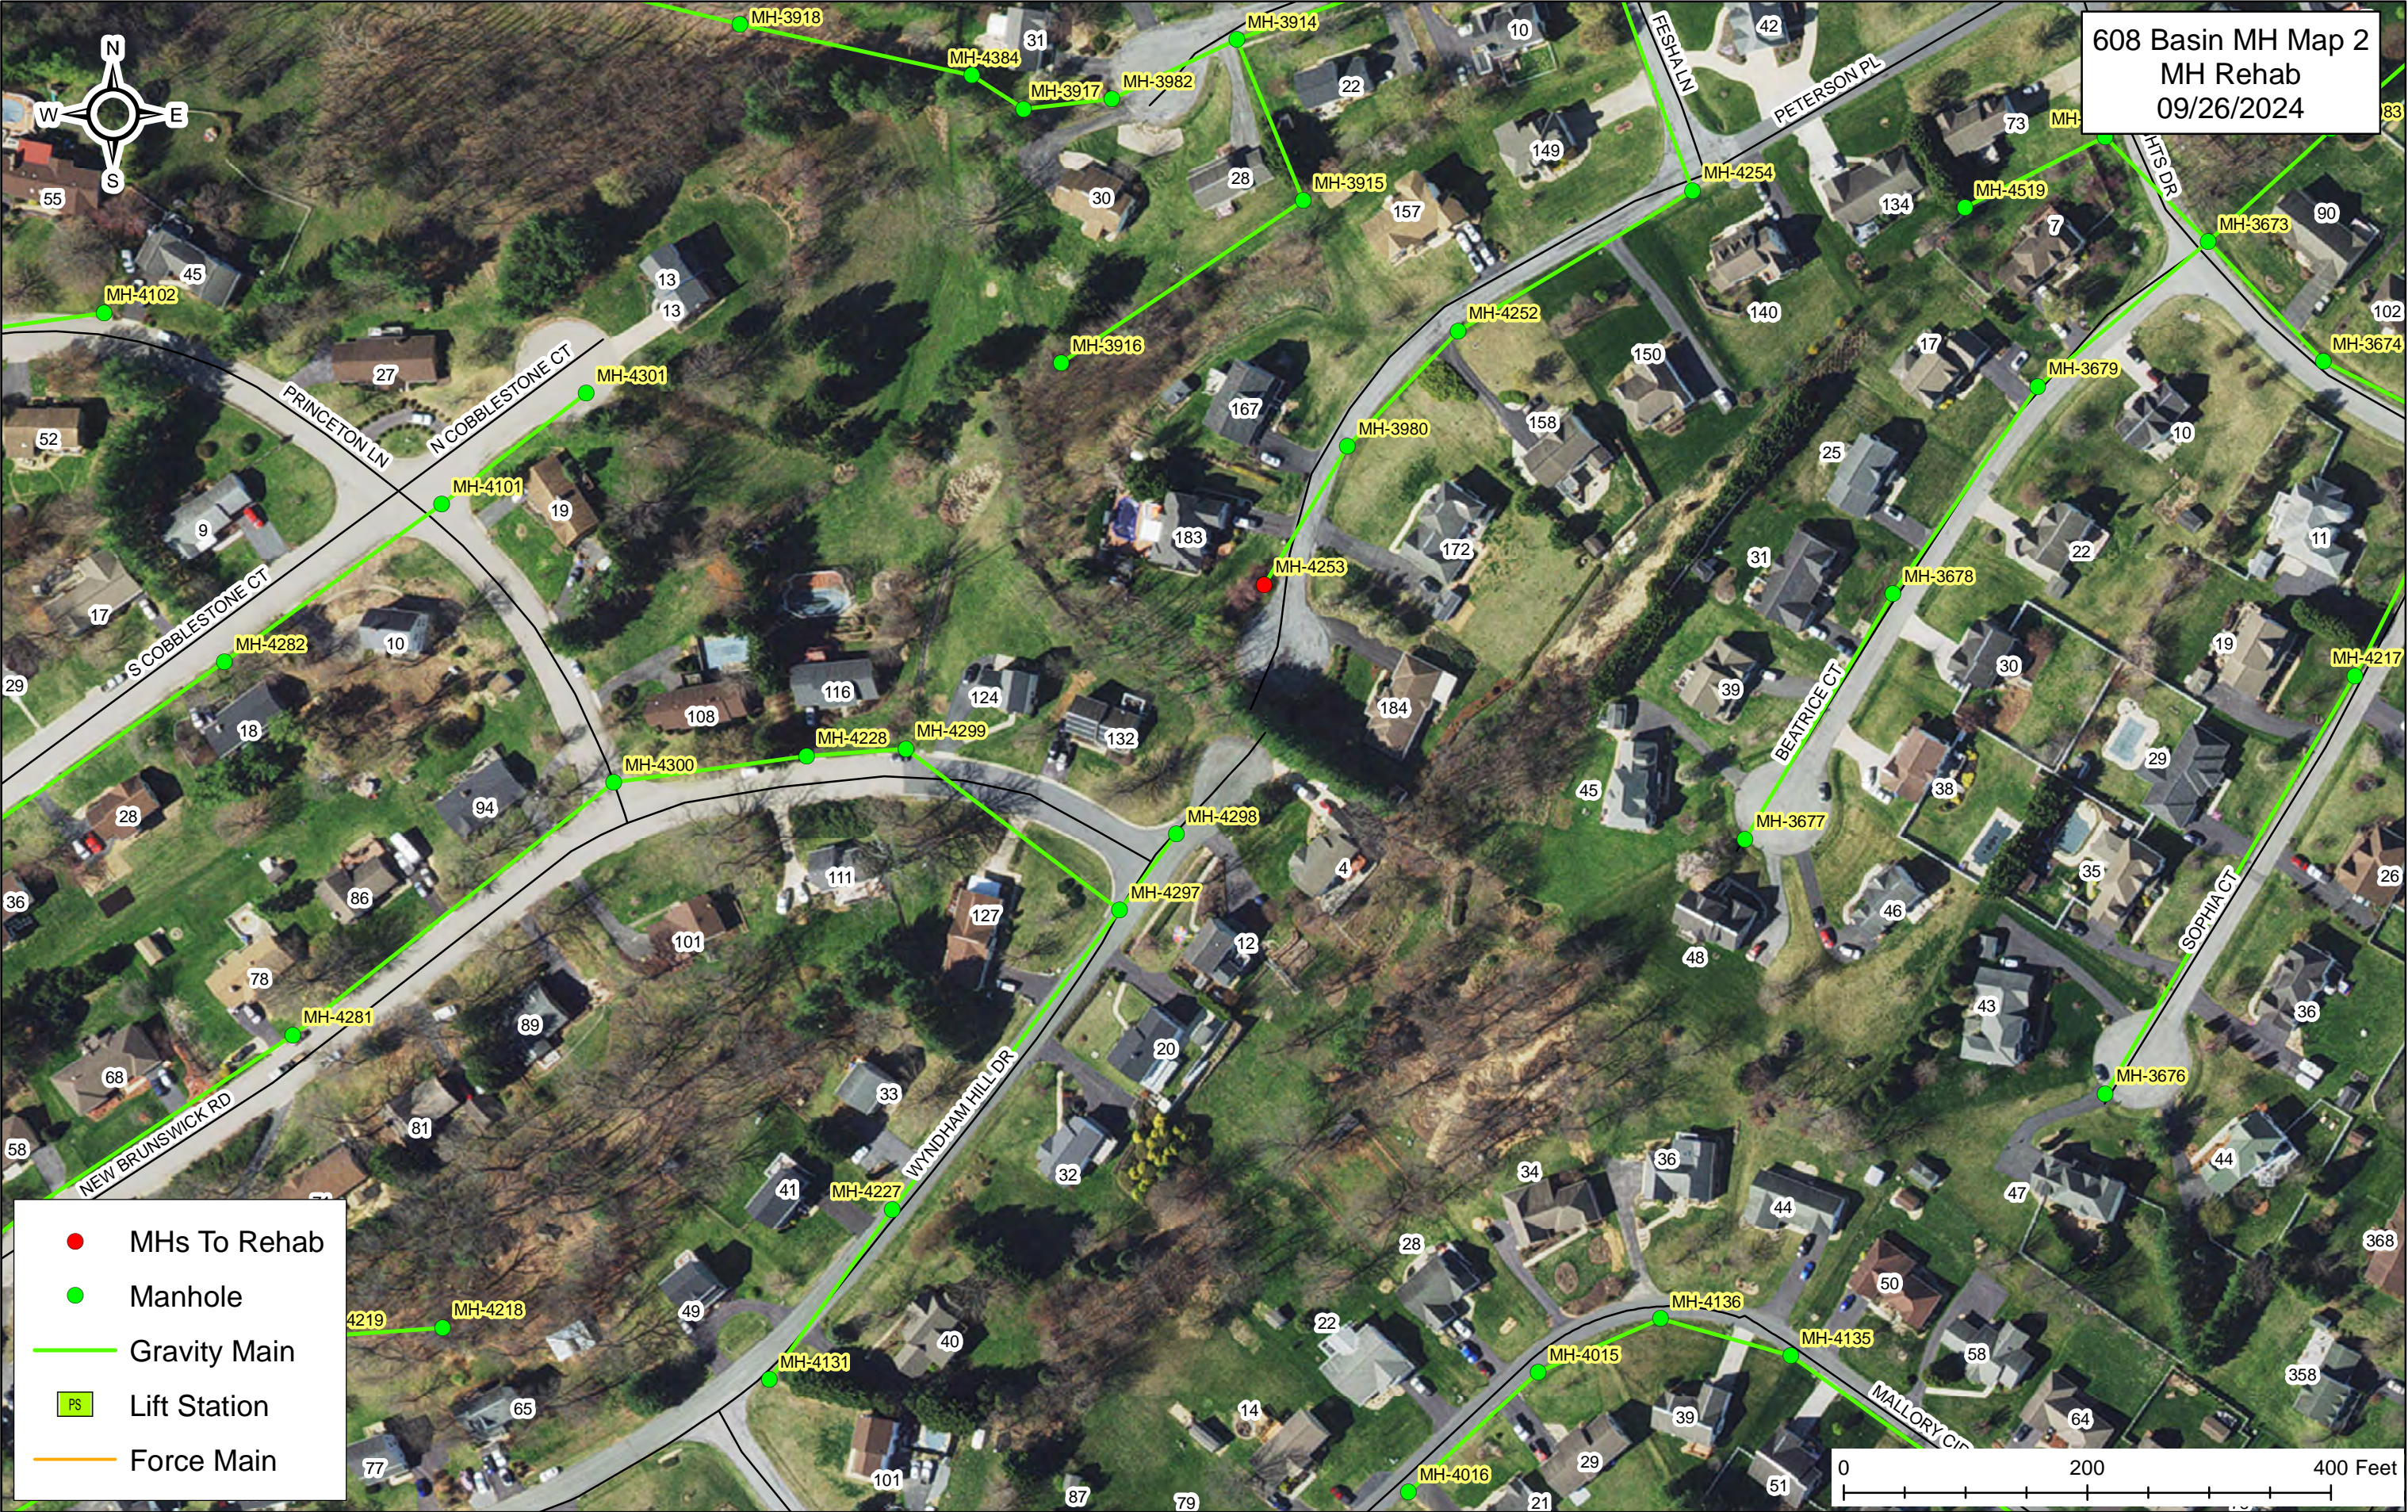

608 Basin MH Map 2
MH Rehab
09/26/2024

- MHS To Rehab
- Manhole
- Gravity Main
- PS Lift Station
- Force Main

0 200 400 Feet