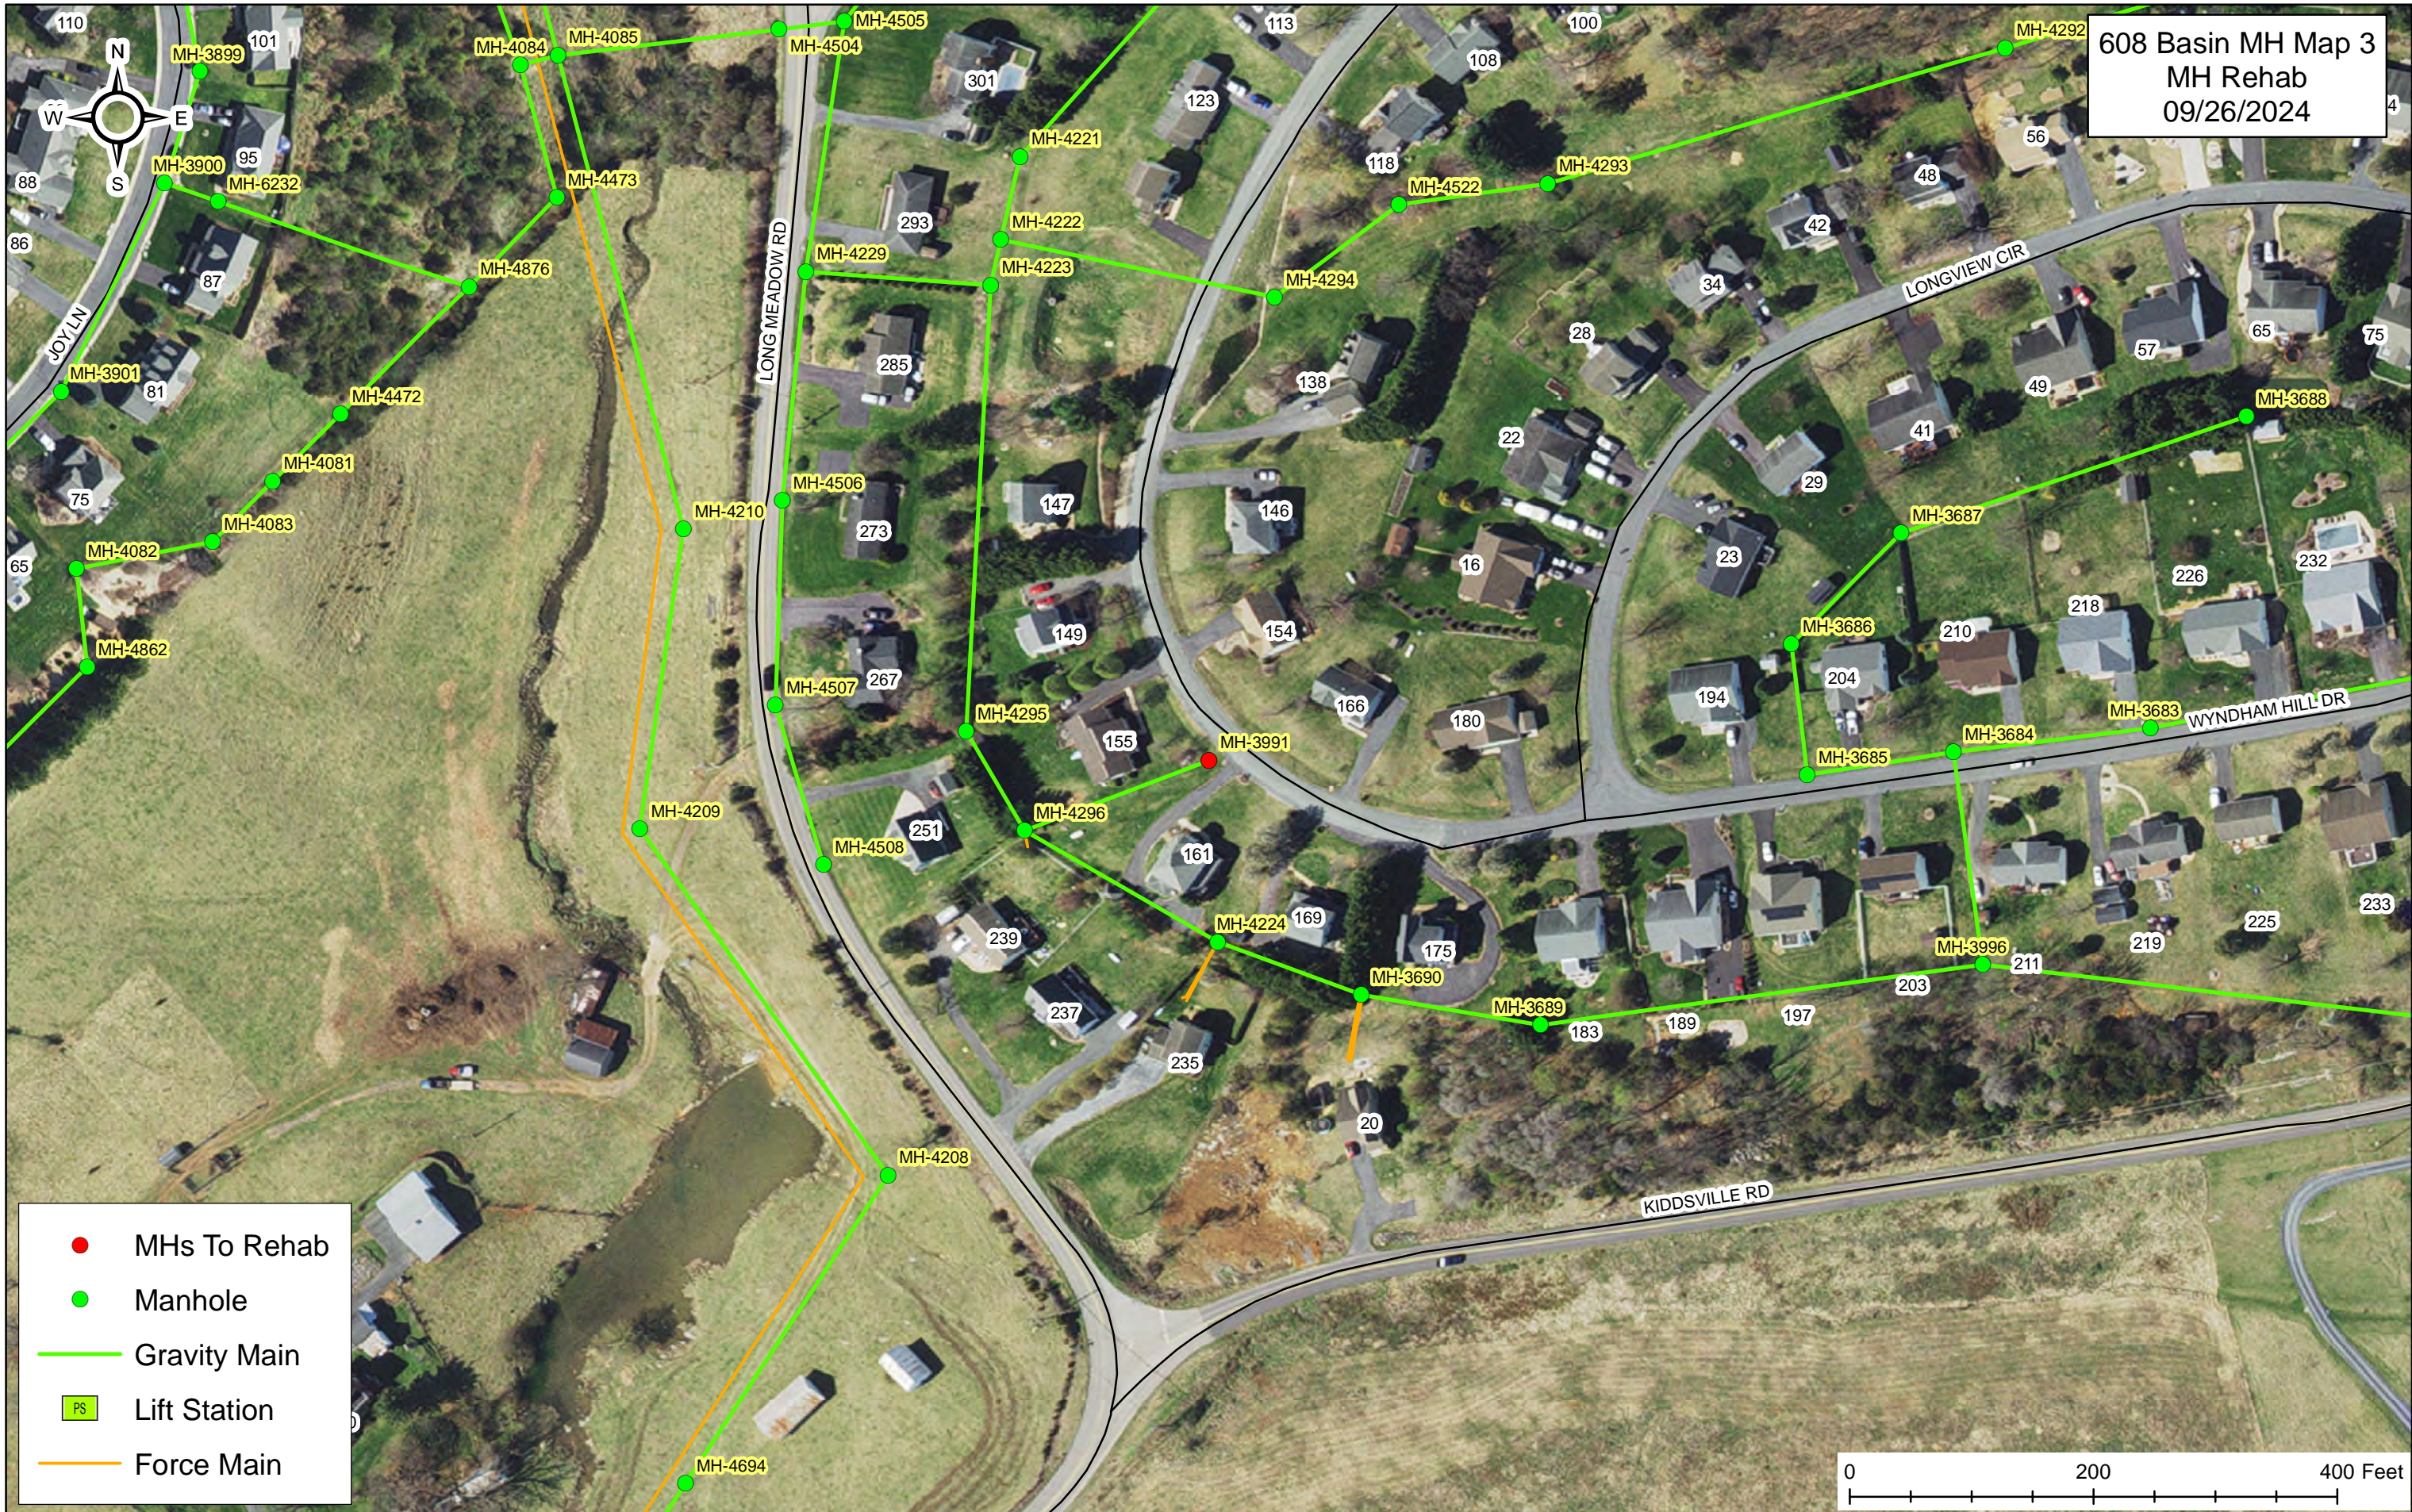

608 Basin MH Map 1
MH Rehab
09/26/2024

- MHs To Rehab
- Manhole
- Gravity Main
- PS Lift Station
- Force Main

608 Basin MH Map 2
MH Rehab
09/26/2024

- MHS To Rehab
- Manhole
- Gravity Main
- PS Lift Station
- Force Main

0 200 400 Feet

608 Basin MH Map 3
 MH Rehab
 09/26/2024

- MHs To Rehab
- Manhole
- Gravity Main
- PS Lift Station
- Force Main

0 200 400 Feet

Fishersville MH Map 1
MH Rehab
09/26/2024

- MHS To Rehab
- Manhole
- Gravity Main
- PS Lift Station
- Force Main

Fishersville MH Map 2
MH Rehab
09/26/2024

- MHS To Rehab
- Manhole
- Gravity Main
- PS Lift Station
- Force Main