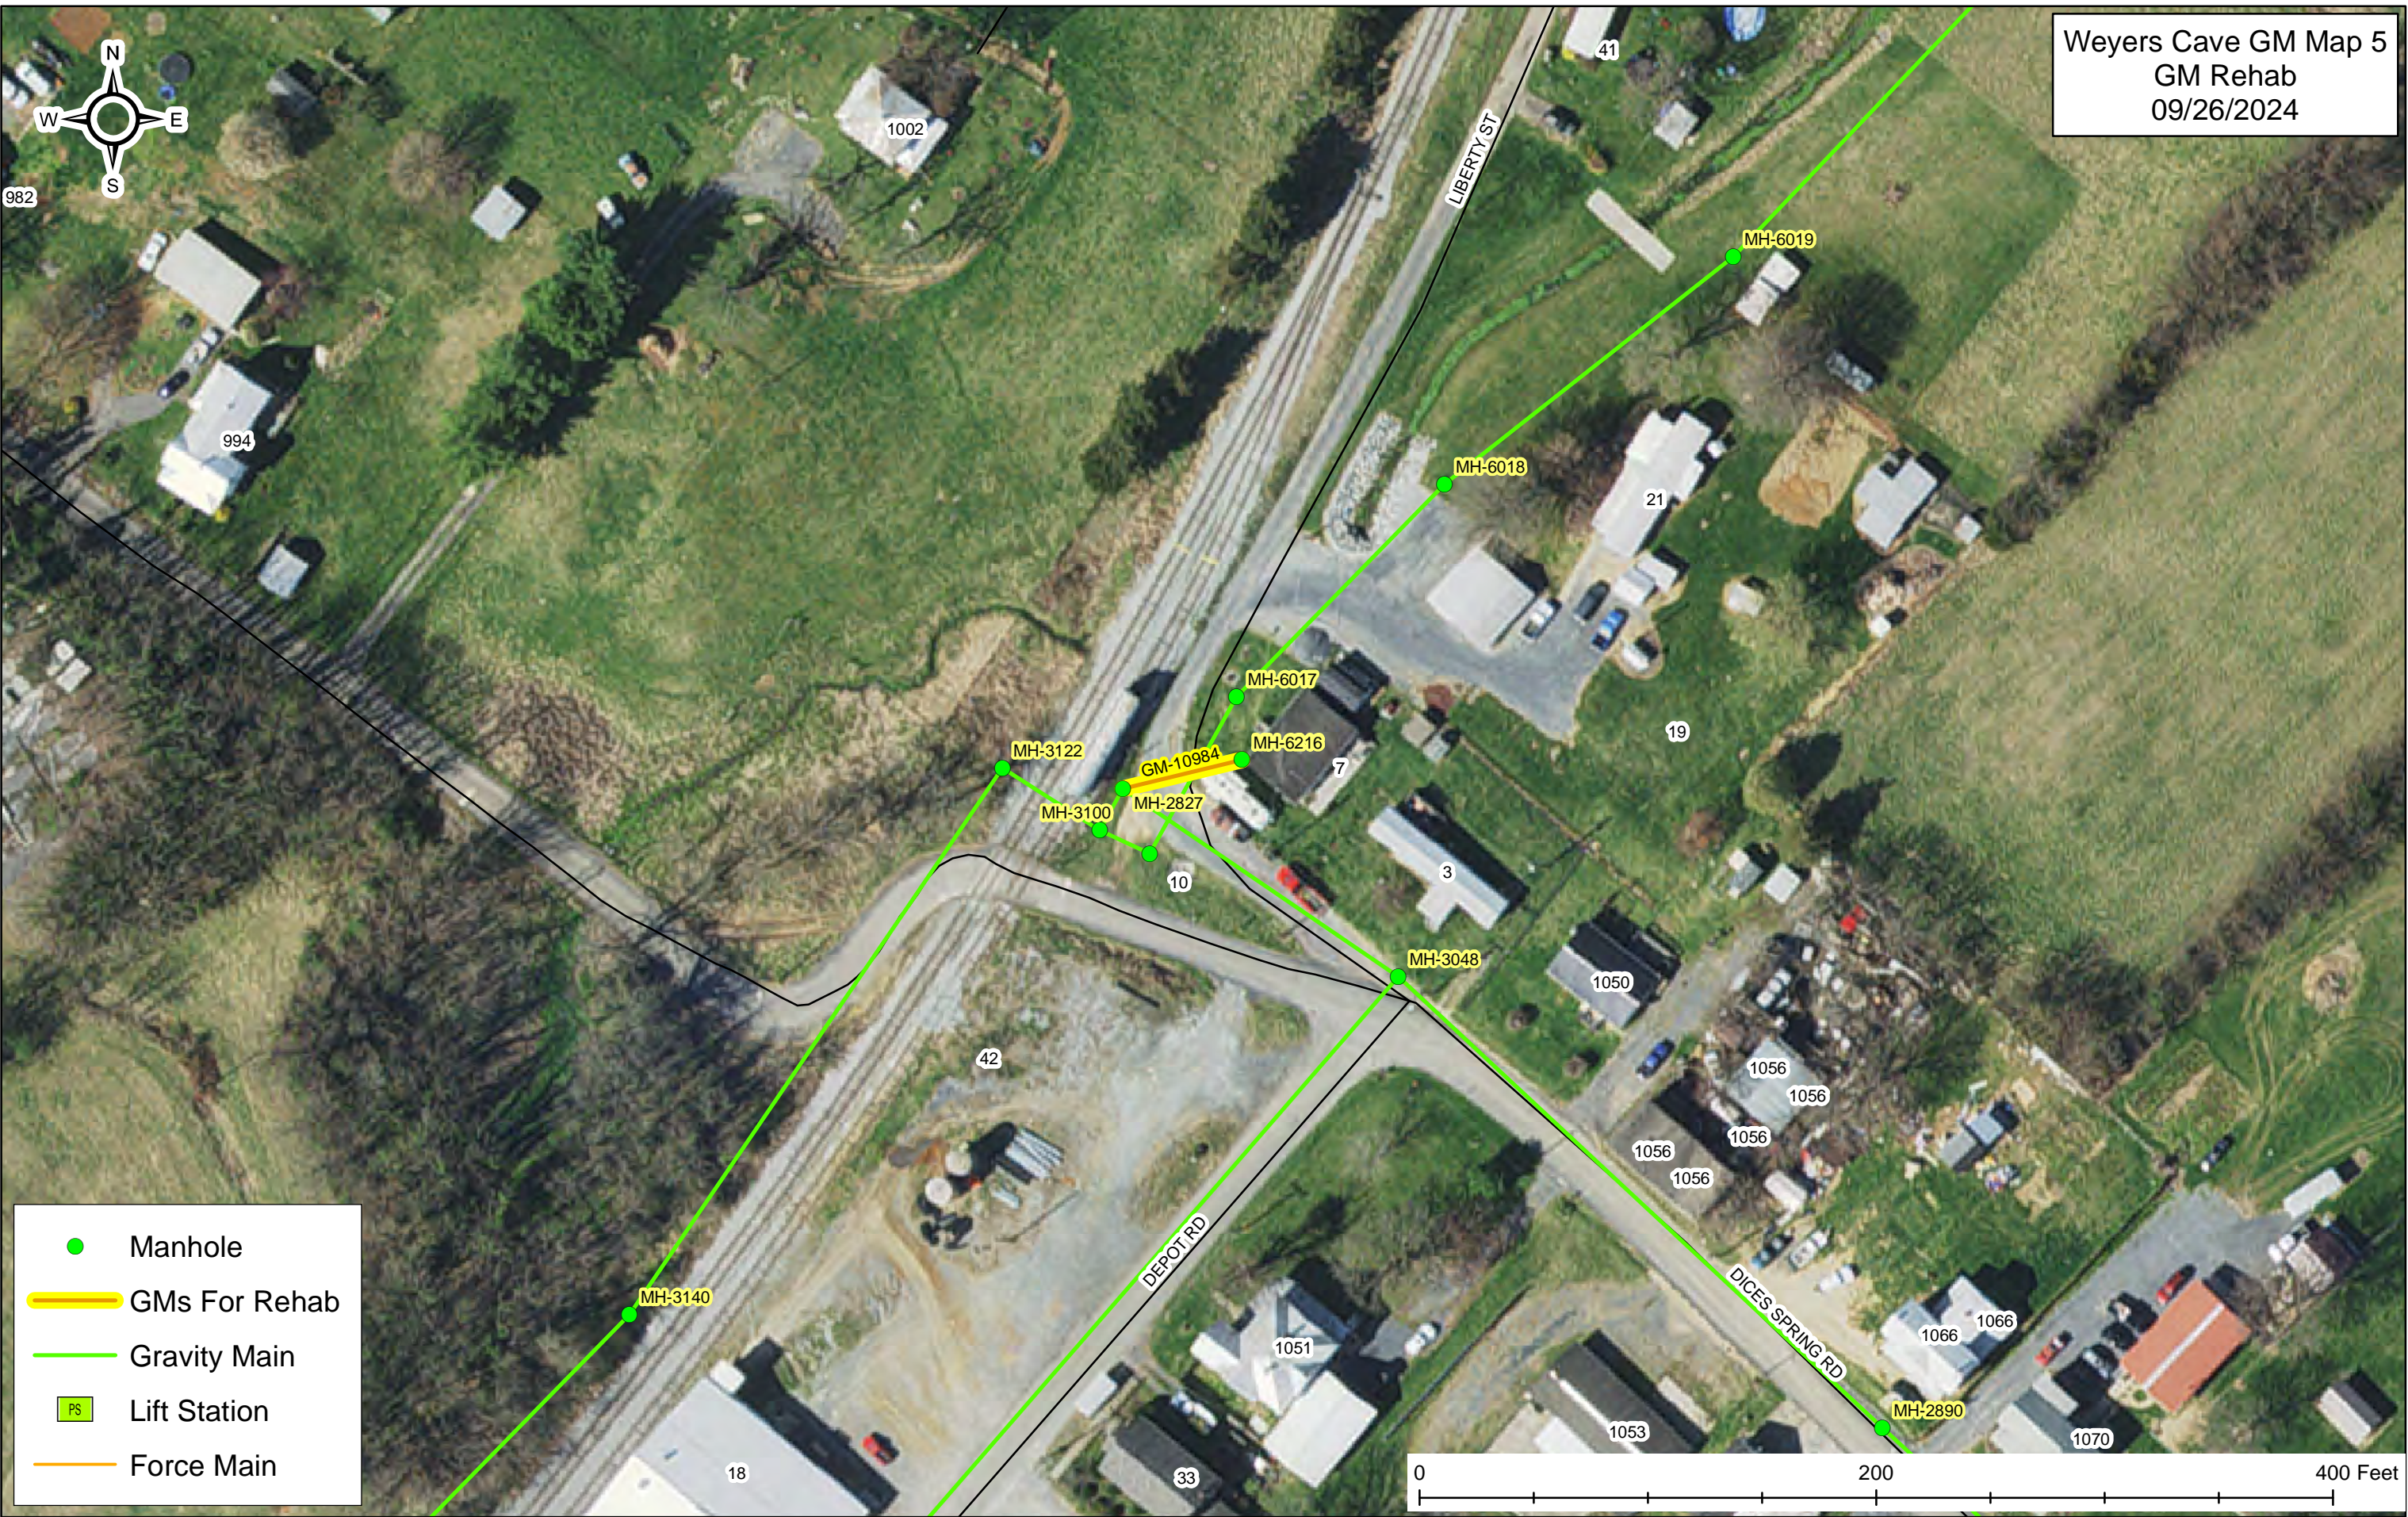

Weyers Cave GM Map 1
GM Rehab
09/26/2024

- Manhole
- ▬ GMs For Rehab
- ▬ Gravity Main
- PS Lift Station
- ▬ Force Main

Weyers Cave GM Map 2
GM Rehab
09/26/2024

- Manhole
- GMs For Rehab
- Gravity Main
- PS Lift Station
- Force Main

Weyers Cave GM Map 3
GM Rehab
09/26/2024

- Manhole
- GMs For Rehab
- Gravity Main
- PS Lift Station
- Force Main

0 200 400 Feet

- Manhole
- ▬ GMs For Rehab
- ▬ Gravity Main
- PS Lift Station
- ▬ Force Main

0 200 400 Feet

- Manhole
- ▬ GMs For Rehab
- ▬ Gravity Main
- PS Lift Station
- ▬ Force Main

- Manhole
- ▬ GMs For Rehab
- ▬ Gravity Main
- PS Lift Station
- ▬ Force Main

- Manhole
- ▬ GMs For Rehab
- ▬ Gravity Main
- PS Lift Station
- ▬ Force Main