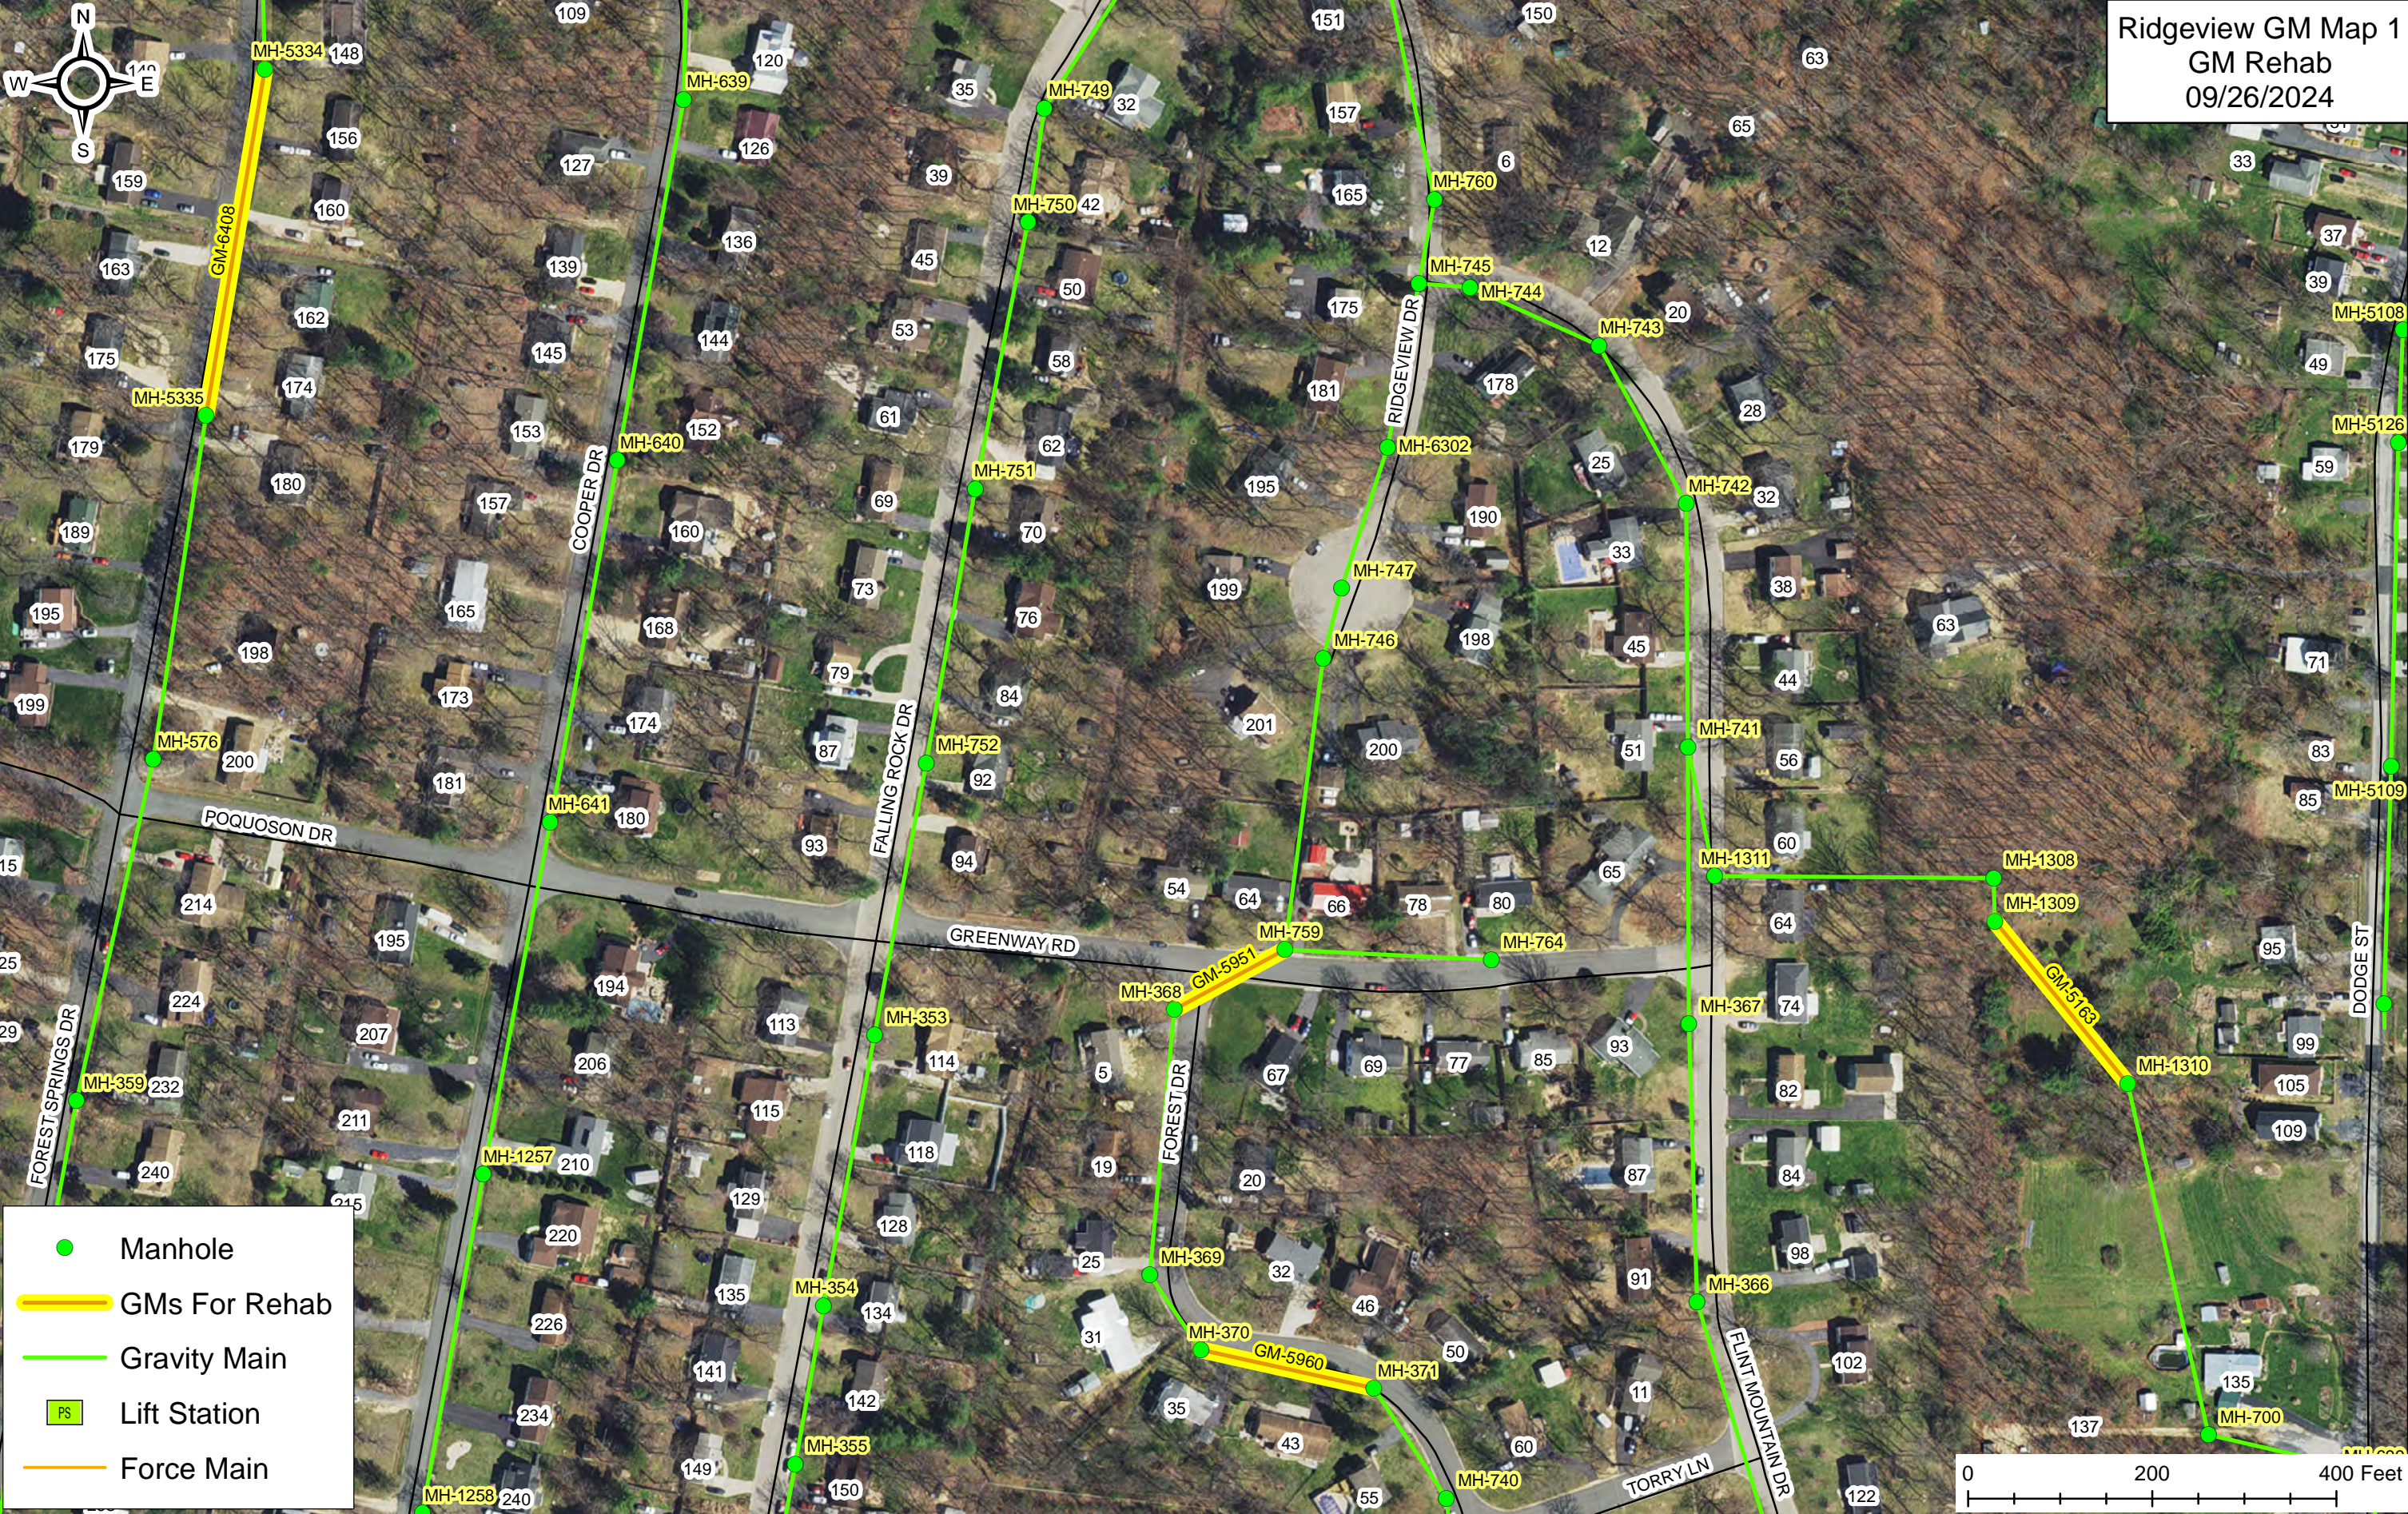

0 100 200 Feet

- Manhole
- GMs For Rehab
- Gravity Main
- PS Lift Station
- Force Main

0 100 200 Feet

- Manhole
- ▬ GMs For Rehab
- ▬ Gravity Main
- PS Lift Station
- ▬ Force Main

Ridgeview GM Map 1
GM Rehab
09/26/2024

- Manhole
- ▬ GMs For Rehab
- ▬ Gravity Main
- PS Lift Station
- ▬ Force Main

0 200 400 Feet

Ridgeview GM Map 2
GM Rehab
09/26/2024

- Manhole
- GMs For Rehab
- Gravity Main
- PS Lift Station
- Force Main