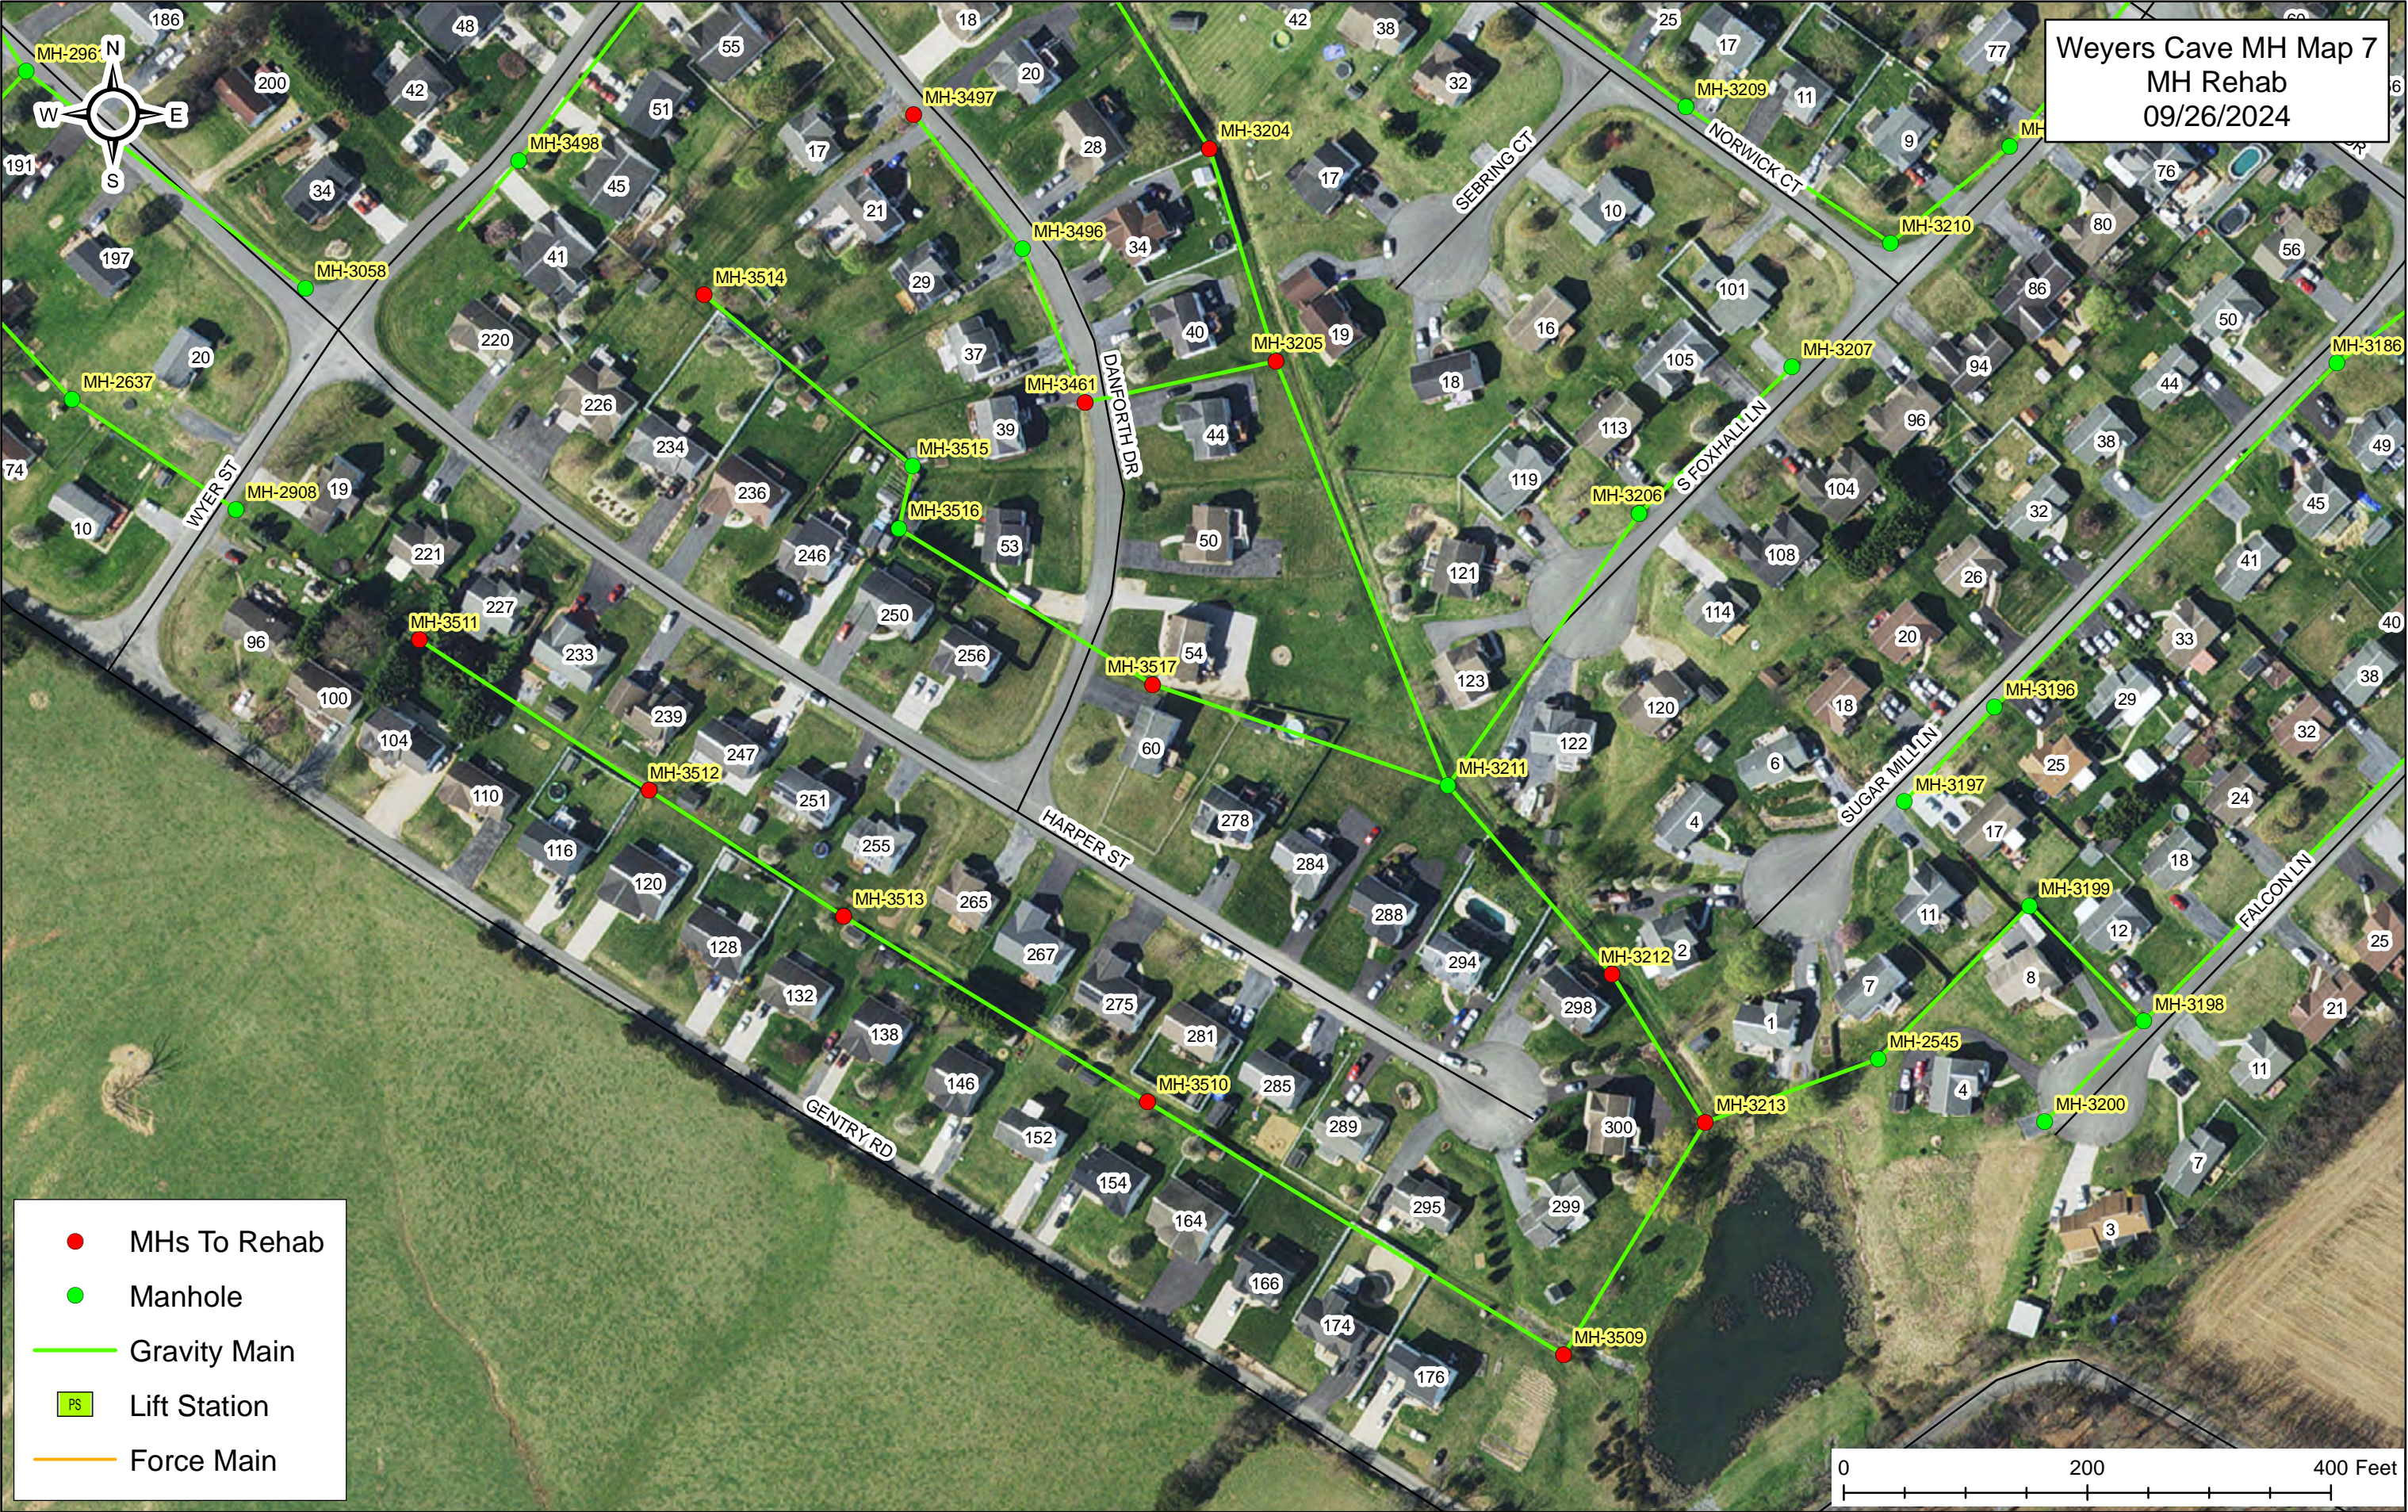

- MHs To Rehab
- Manhole
- Gravity Main
- PS Lift Station
- Force Main

Weyers Cave MH Map 6
MH Rehab
09/26/2024

- MHs To Rehab
- Manhole
- Gravity Main
- PS Lift Station
- Force Main

0 200 400 Feet

Weyers Cave MH Map 7
MH Rehab
09/26/2024