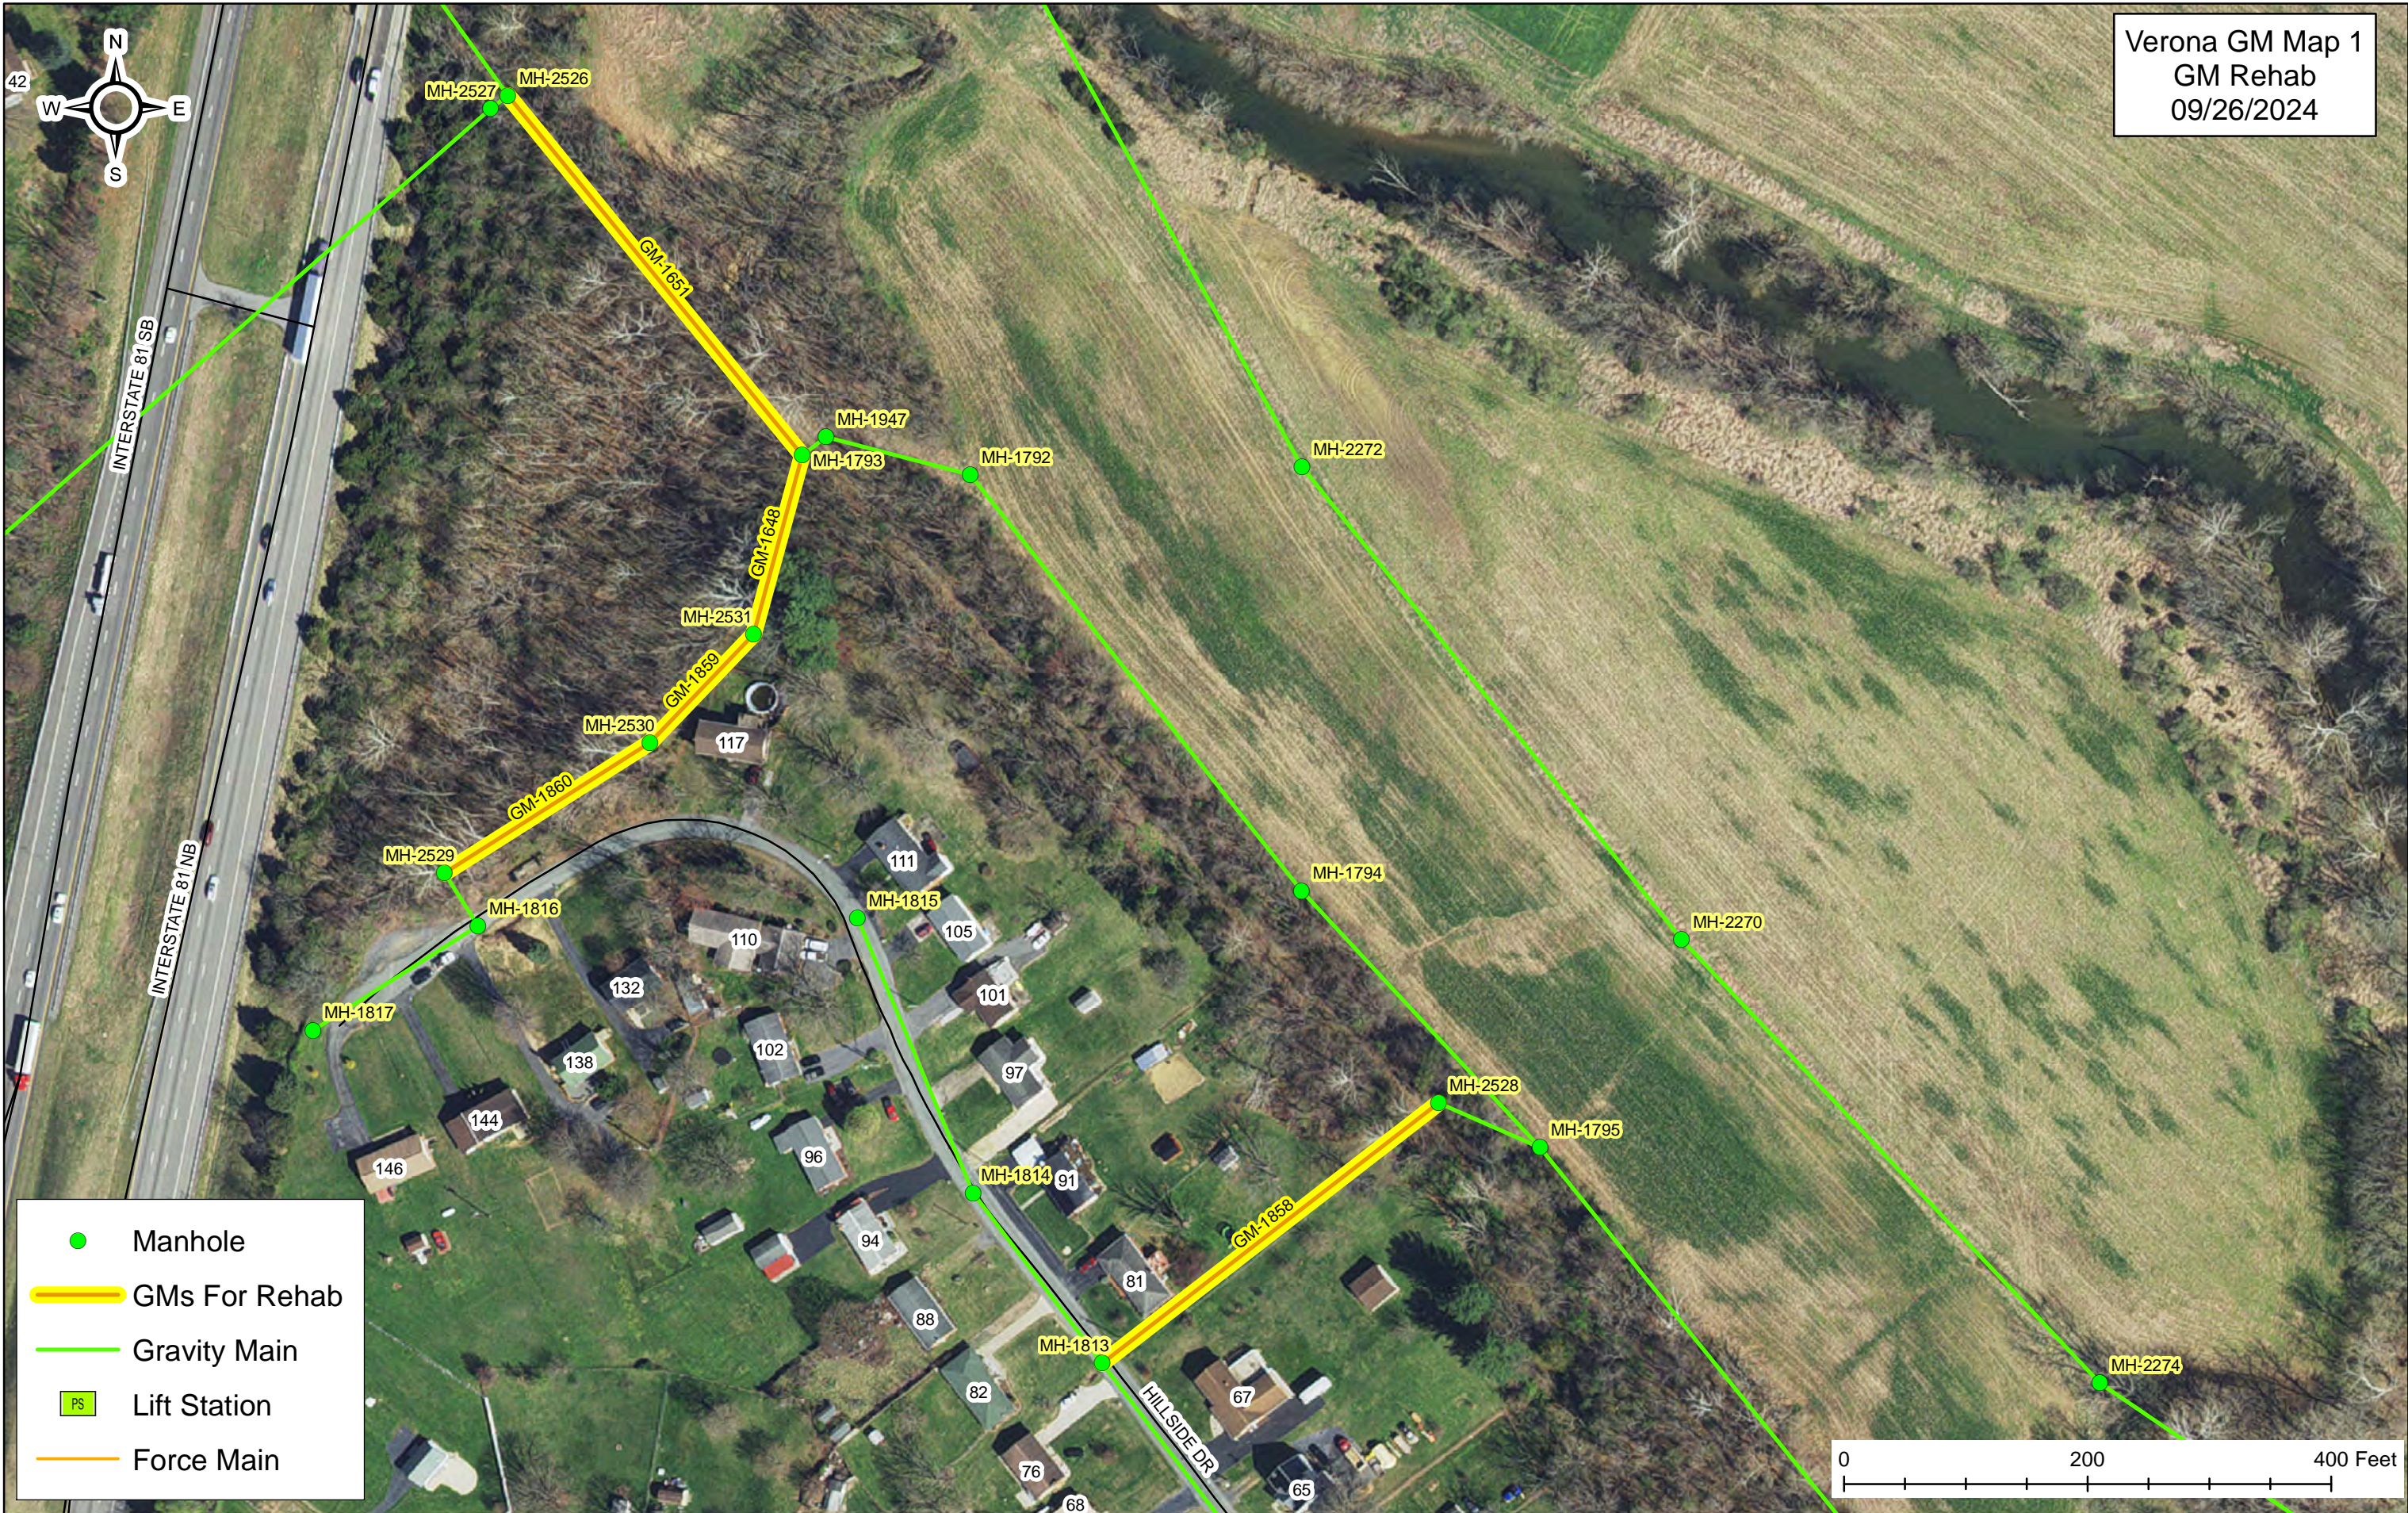

- Manhole
- ▬ GMs For Rehab
- ▬ Gravity Main
- PS Lift Station
- ▬ Force Main

0 200 400 Feet