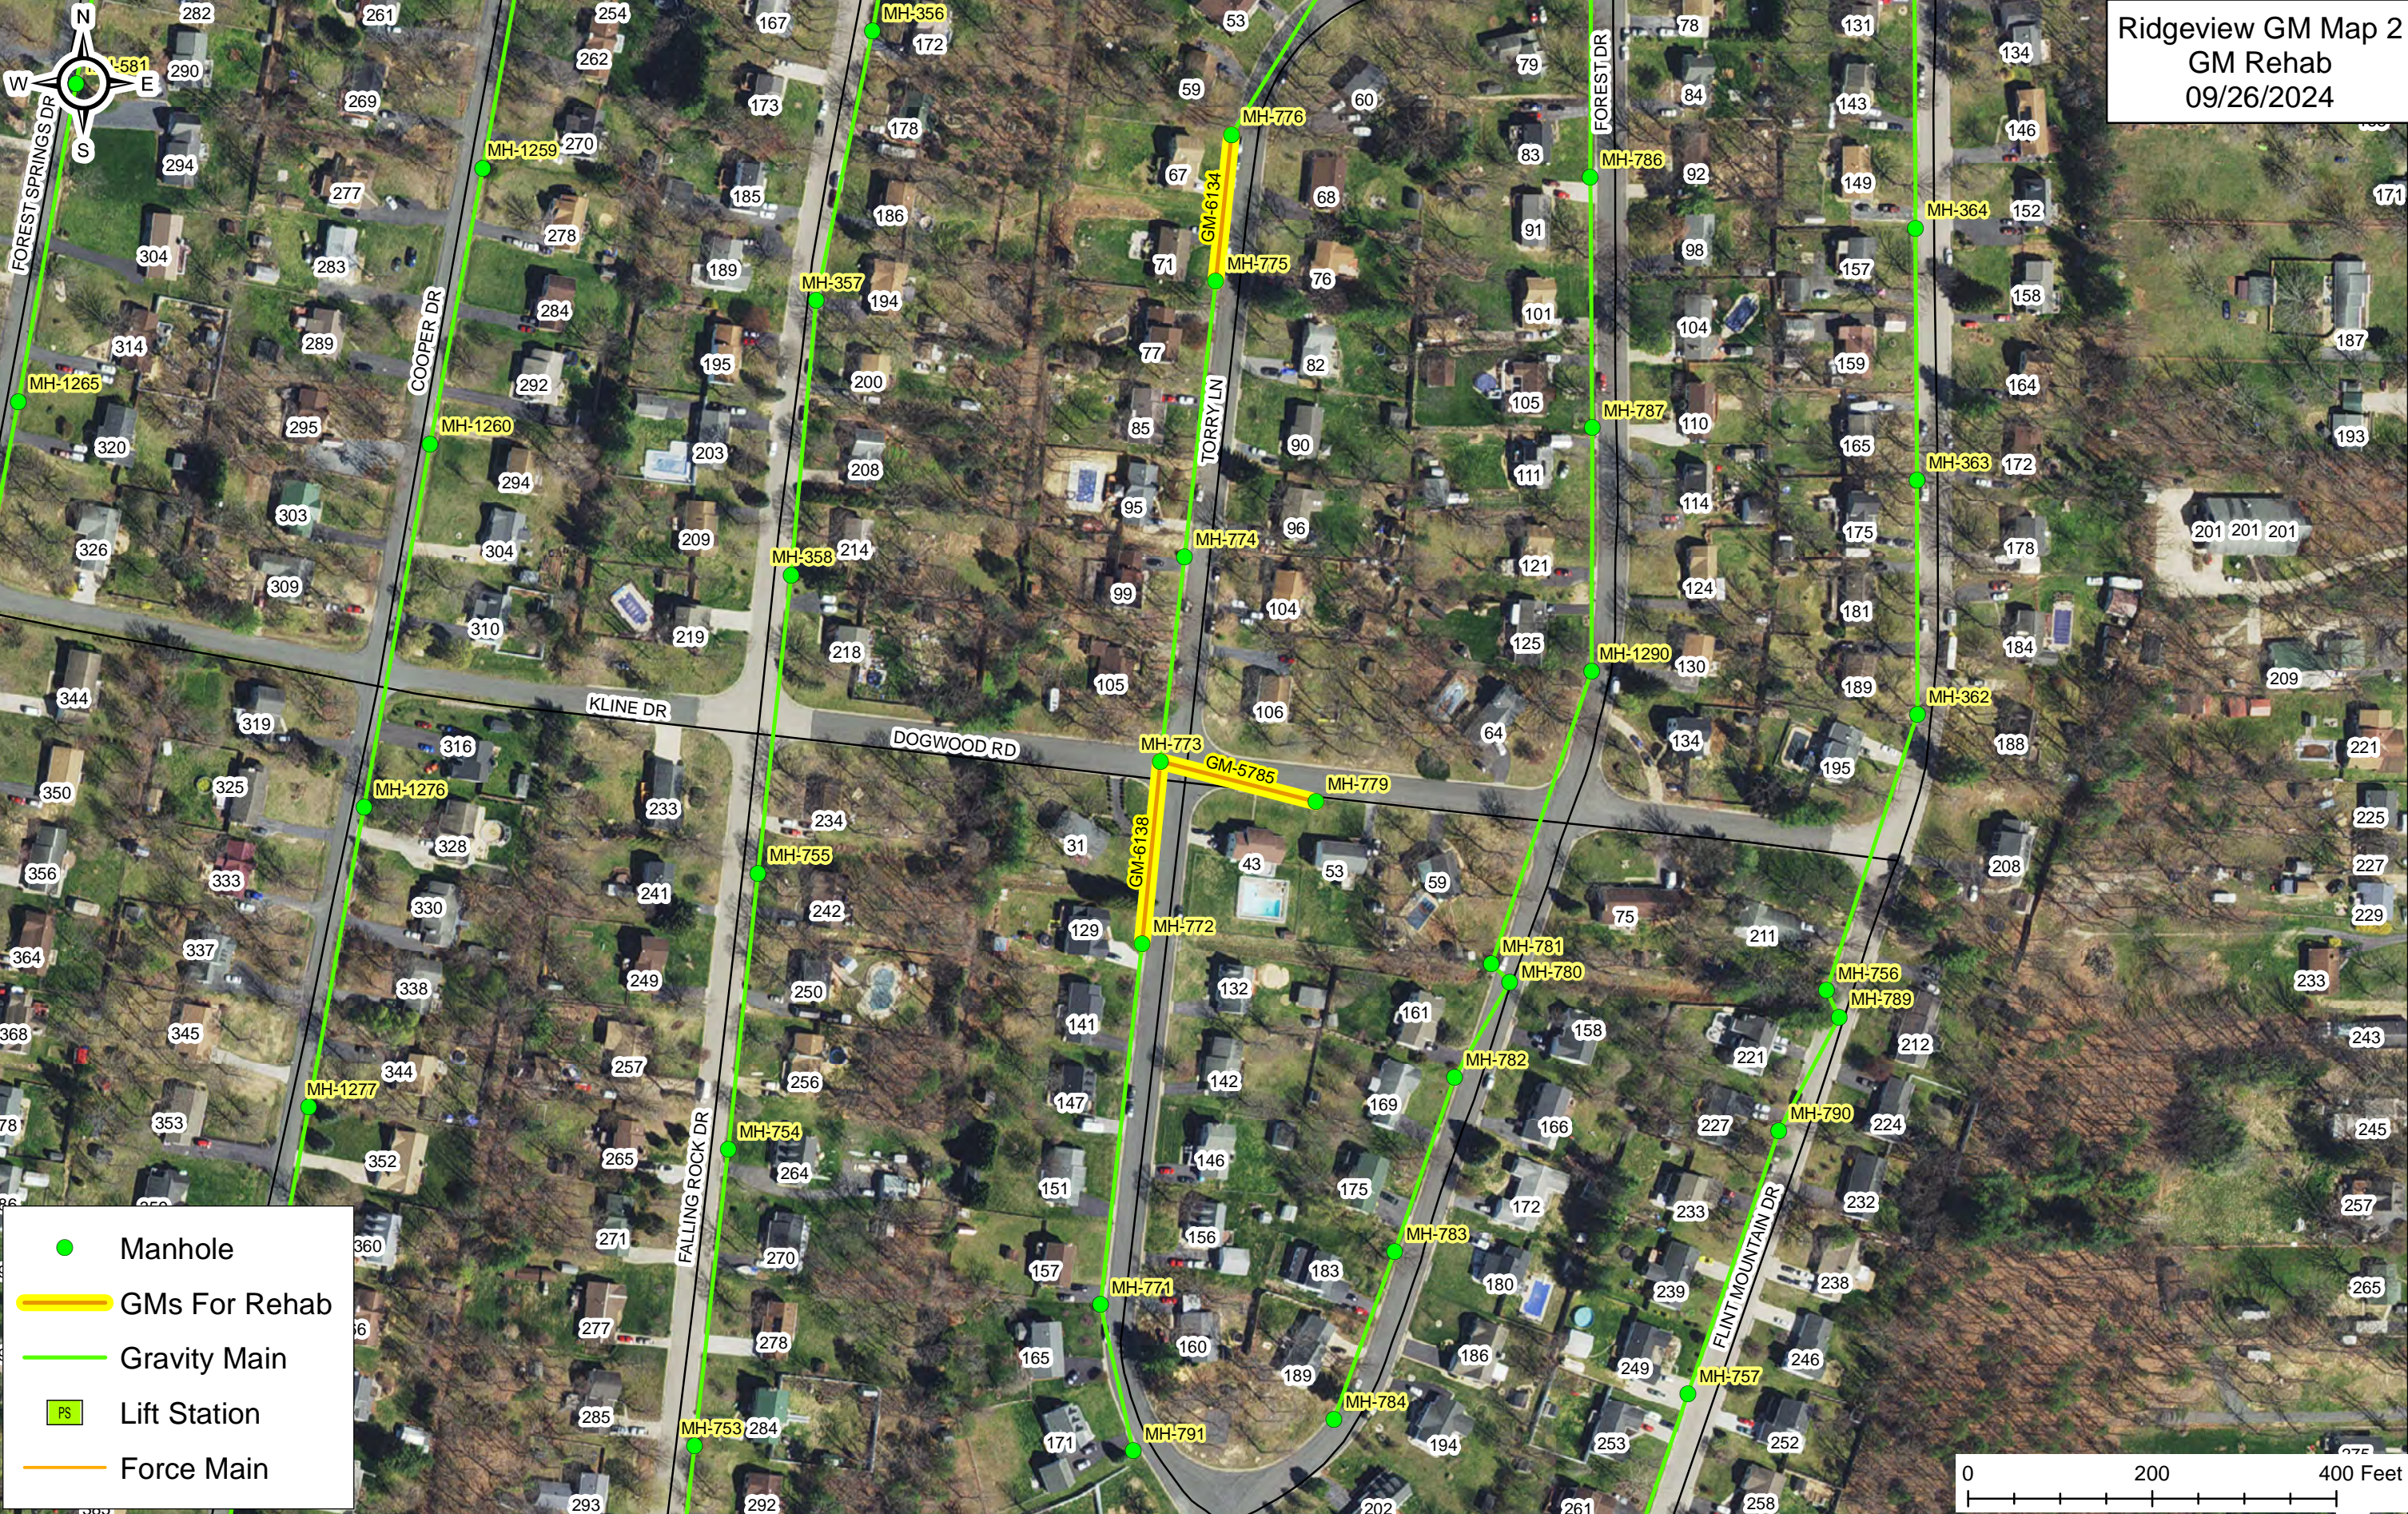

0 100 200 Feet

- Manhole
- GMs For Rehab
- Gravity Main
- PS Lift Station
- Force Main

0 100 200 Feet

- Manhole
- ▬ GMs For Rehab
- ▬ Gravity Main
- PS Lift Station
- ▬ Force Main

Ridgeview GM Map 1
GM Rehab
09/26/2024

- Manhole
- ▬ GMs For Rehab
- ▬ Gravity Main
- PS Lift Station
- ▬ Force Main

0 200 400 Feet

Ridgeview GM Map 2
GM Rehab
09/26/2024

- Manhole
- GMs For Rehab
- Gravity Main
- PS Lift Station
- Force Main