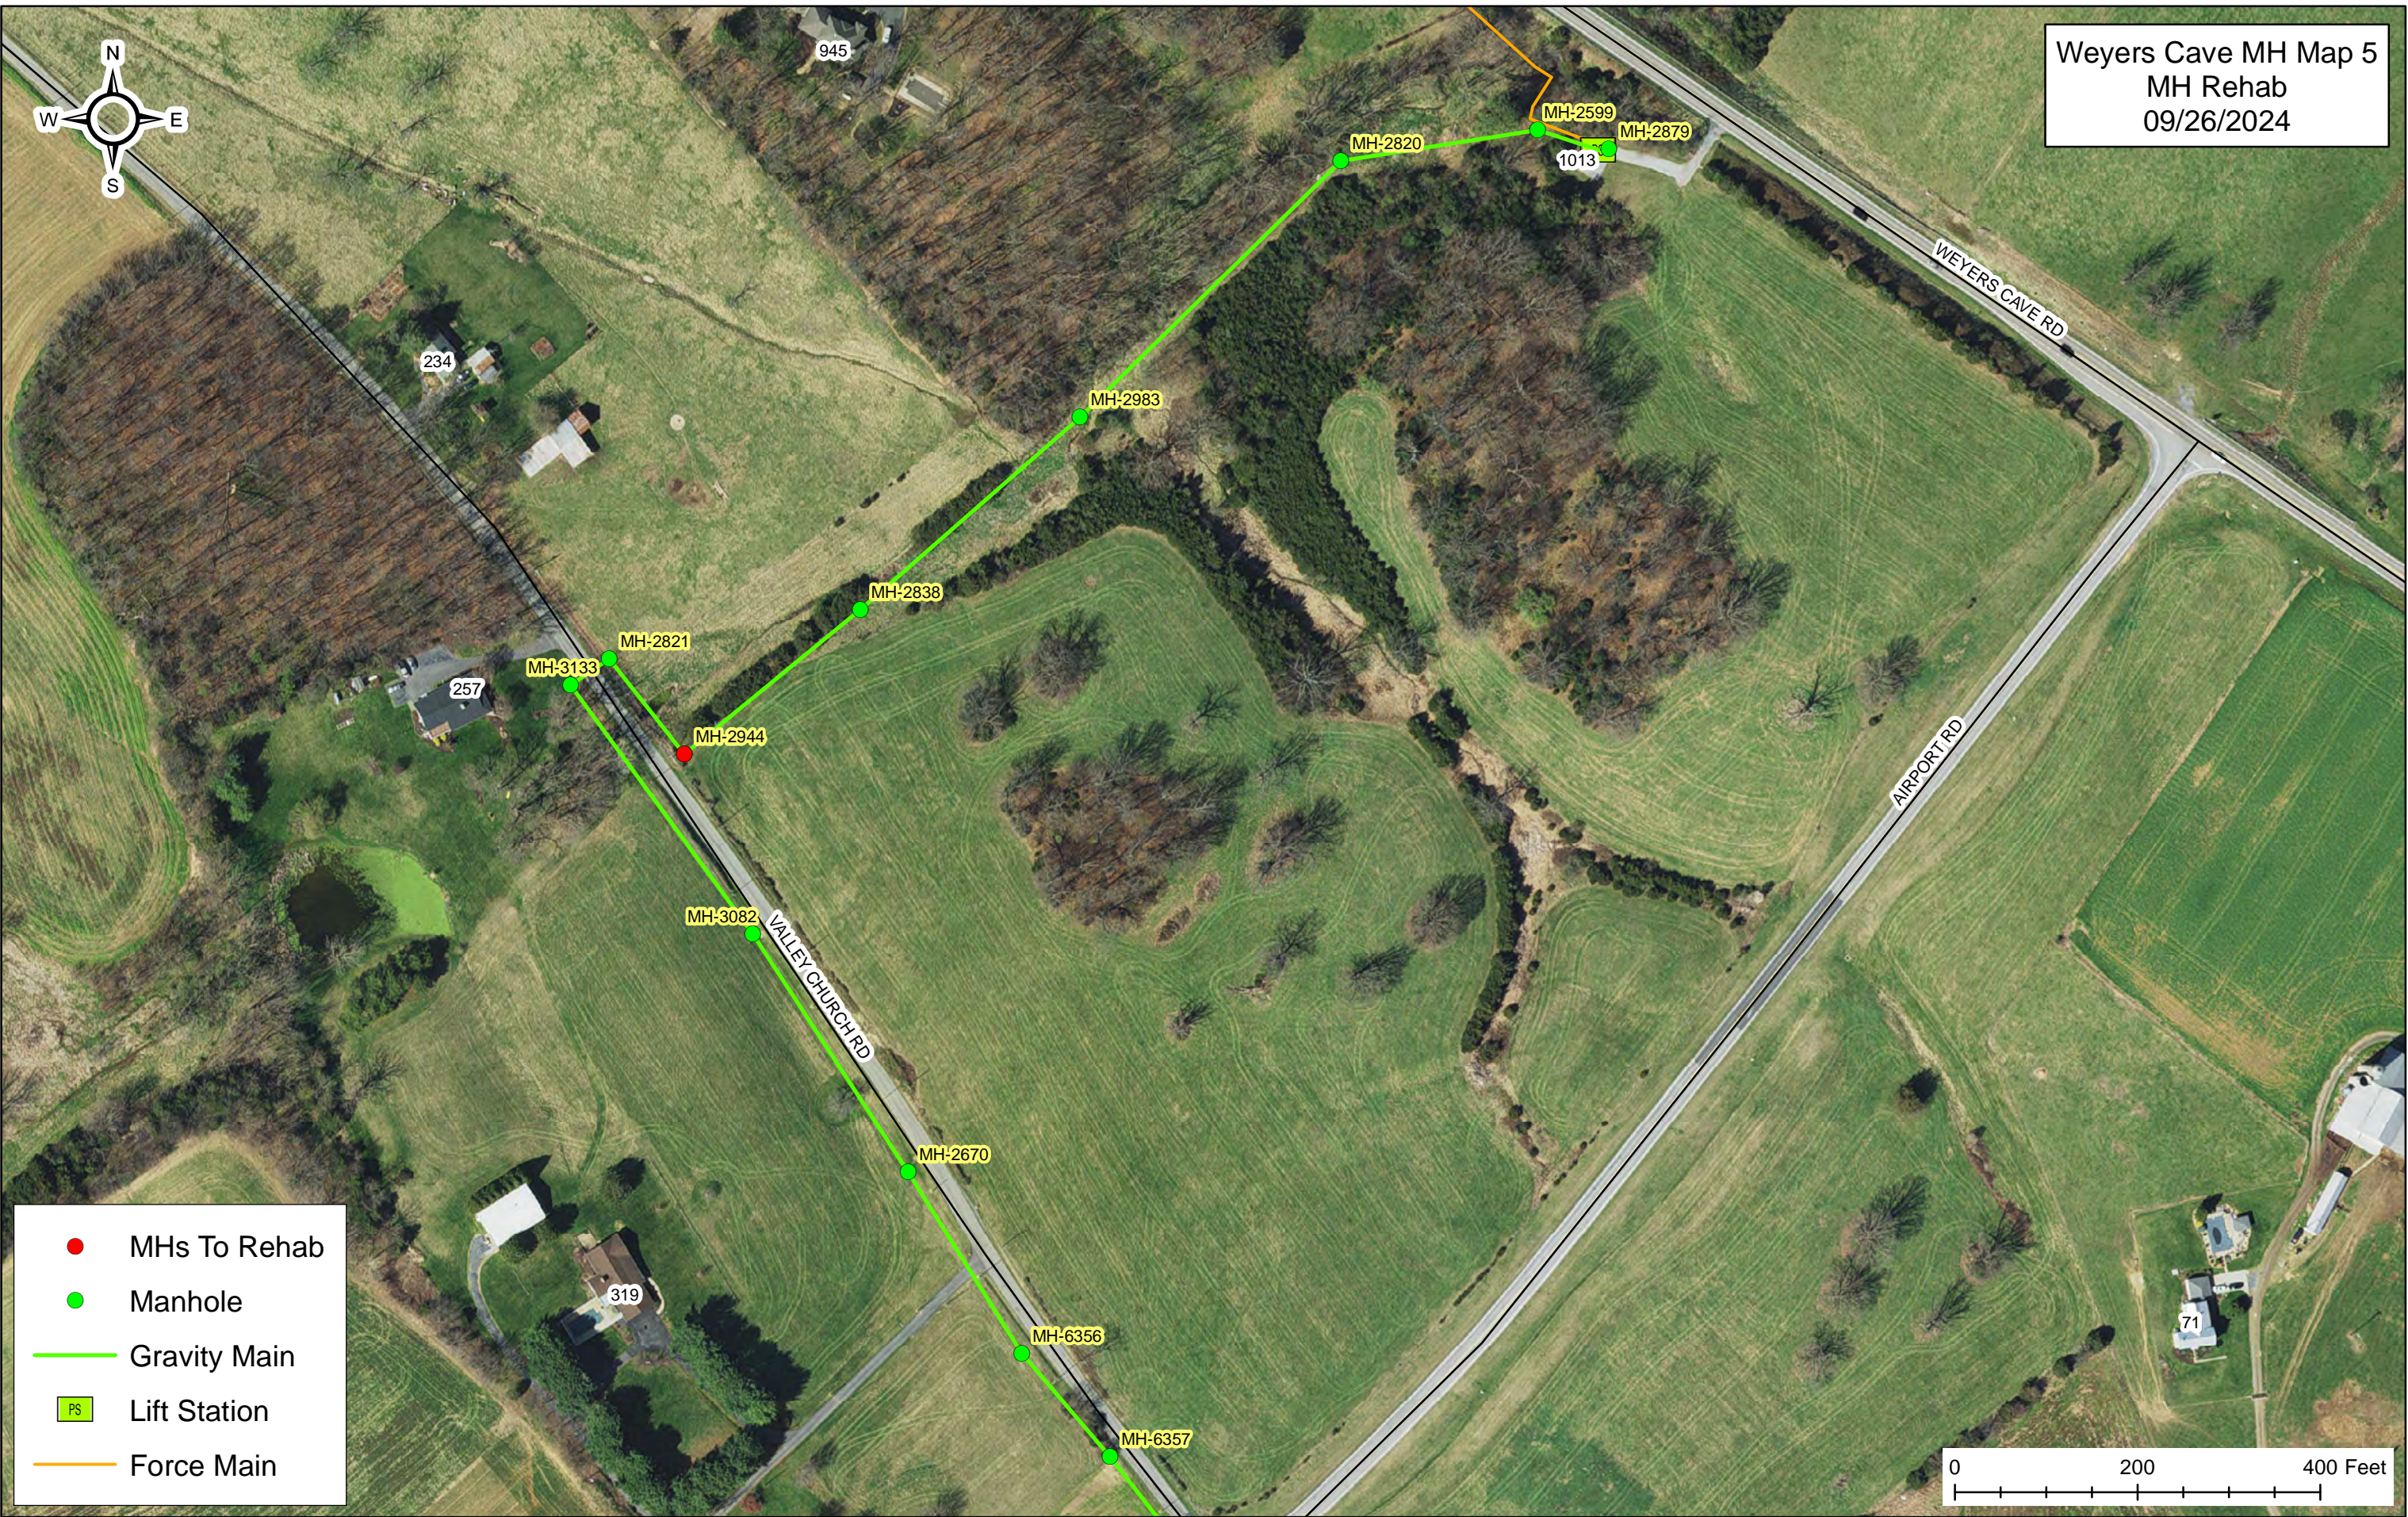

Weyers Cave MH Map 3
MH Rehab
09/26/2024

- MHS To Rehab
- Manhole
- Gravity Main
- PS Lift Station
- Force Main

0 200 400 Feet

Weyers Cave MH Map 4
MH Rehab
09/26/2024

Weyers Cave MH Map 5
MH Rehab
09/26/2024

- MHs To Rehab
- Manhole
- Gravity Main
- PS Lift Station
- Force Main

Weyers Cave MH Map 6
MH Rehab
09/26/2024

- MHs To Rehab
- Manhole
- Gravity Main
- PS Lift Station
- Force Main

0 200 400 Feet

Weyers Cave MH Map 7
MH Rehab
09/26/2024