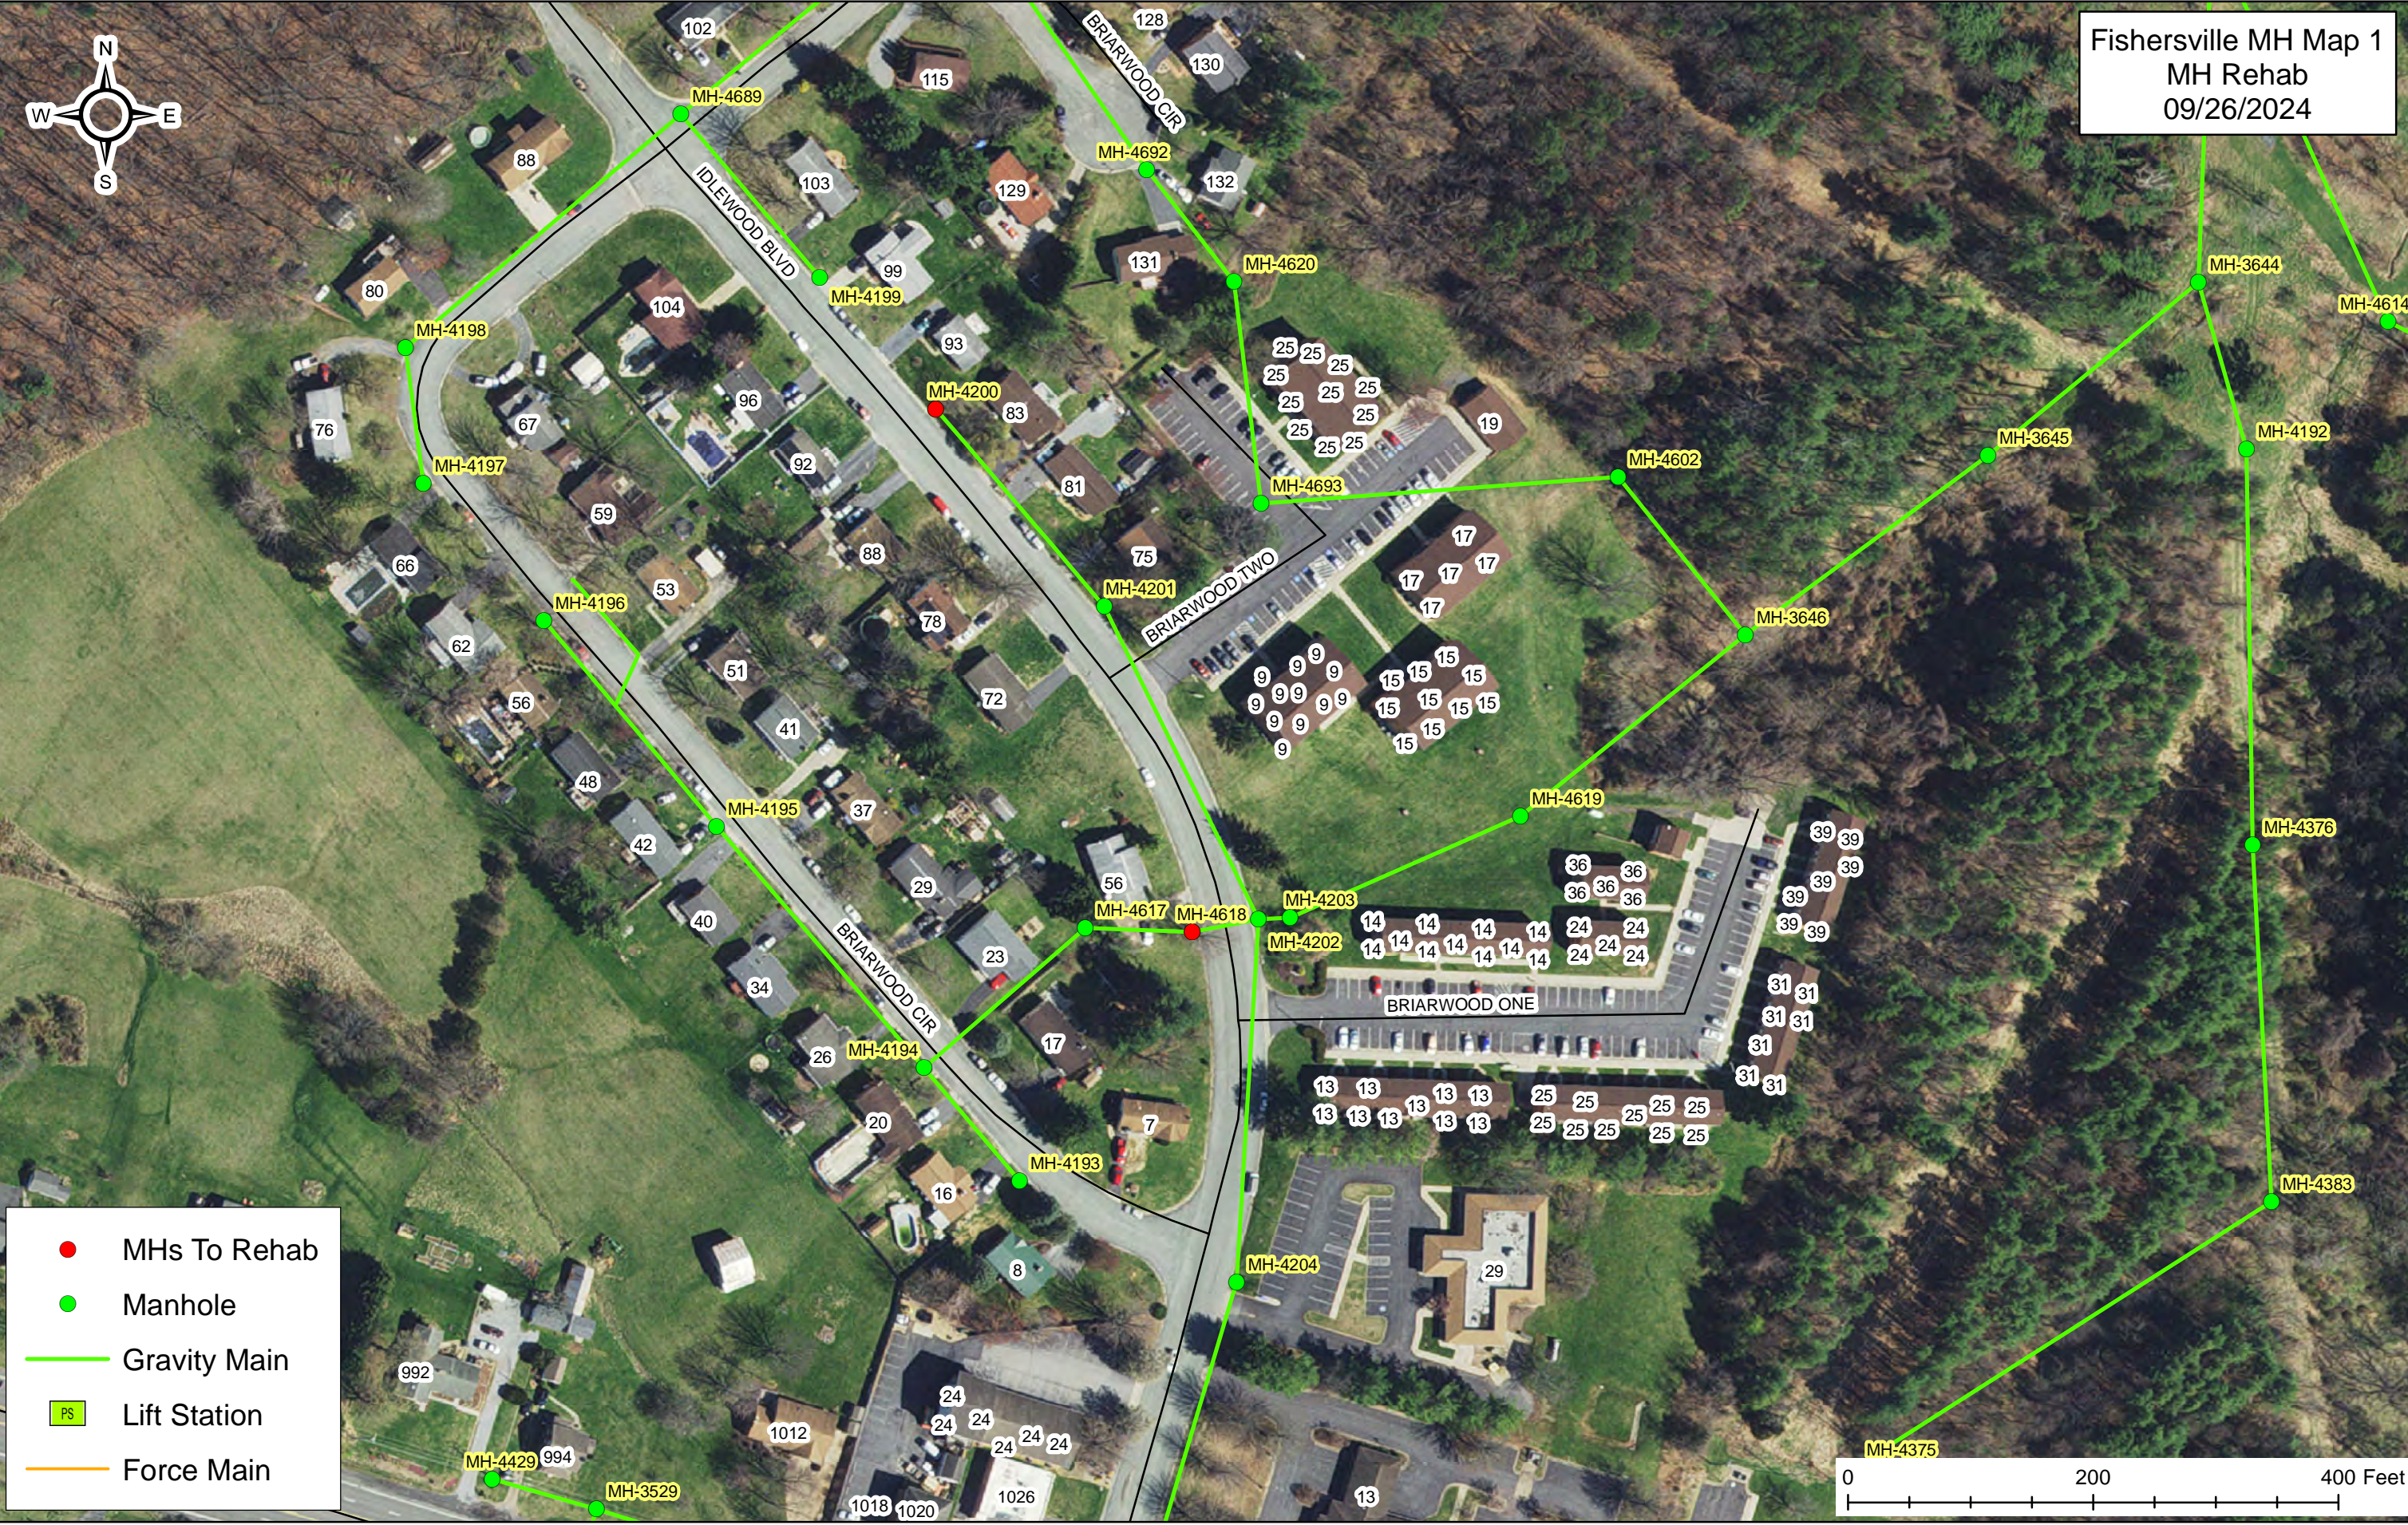

0 200 400 Feet

608 Basin MH Map 3
 MH Rehab
 09/26/2024

- MHs To Rehab
- Manhole
- Gravity Main
- PS Lift Station
- Force Main

0 200 400 Feet

Fishersville MH Map 1
MH Rehab
09/26/2024

- MHS To Rehab
- Manhole
- Gravity Main
- PS Lift Station
- Force Main

Fishersville MH Map 2
MH Rehab
09/26/2024

- MHS To Rehab
- Manhole
- Gravity Main
- PS Lift Station
- Force Main