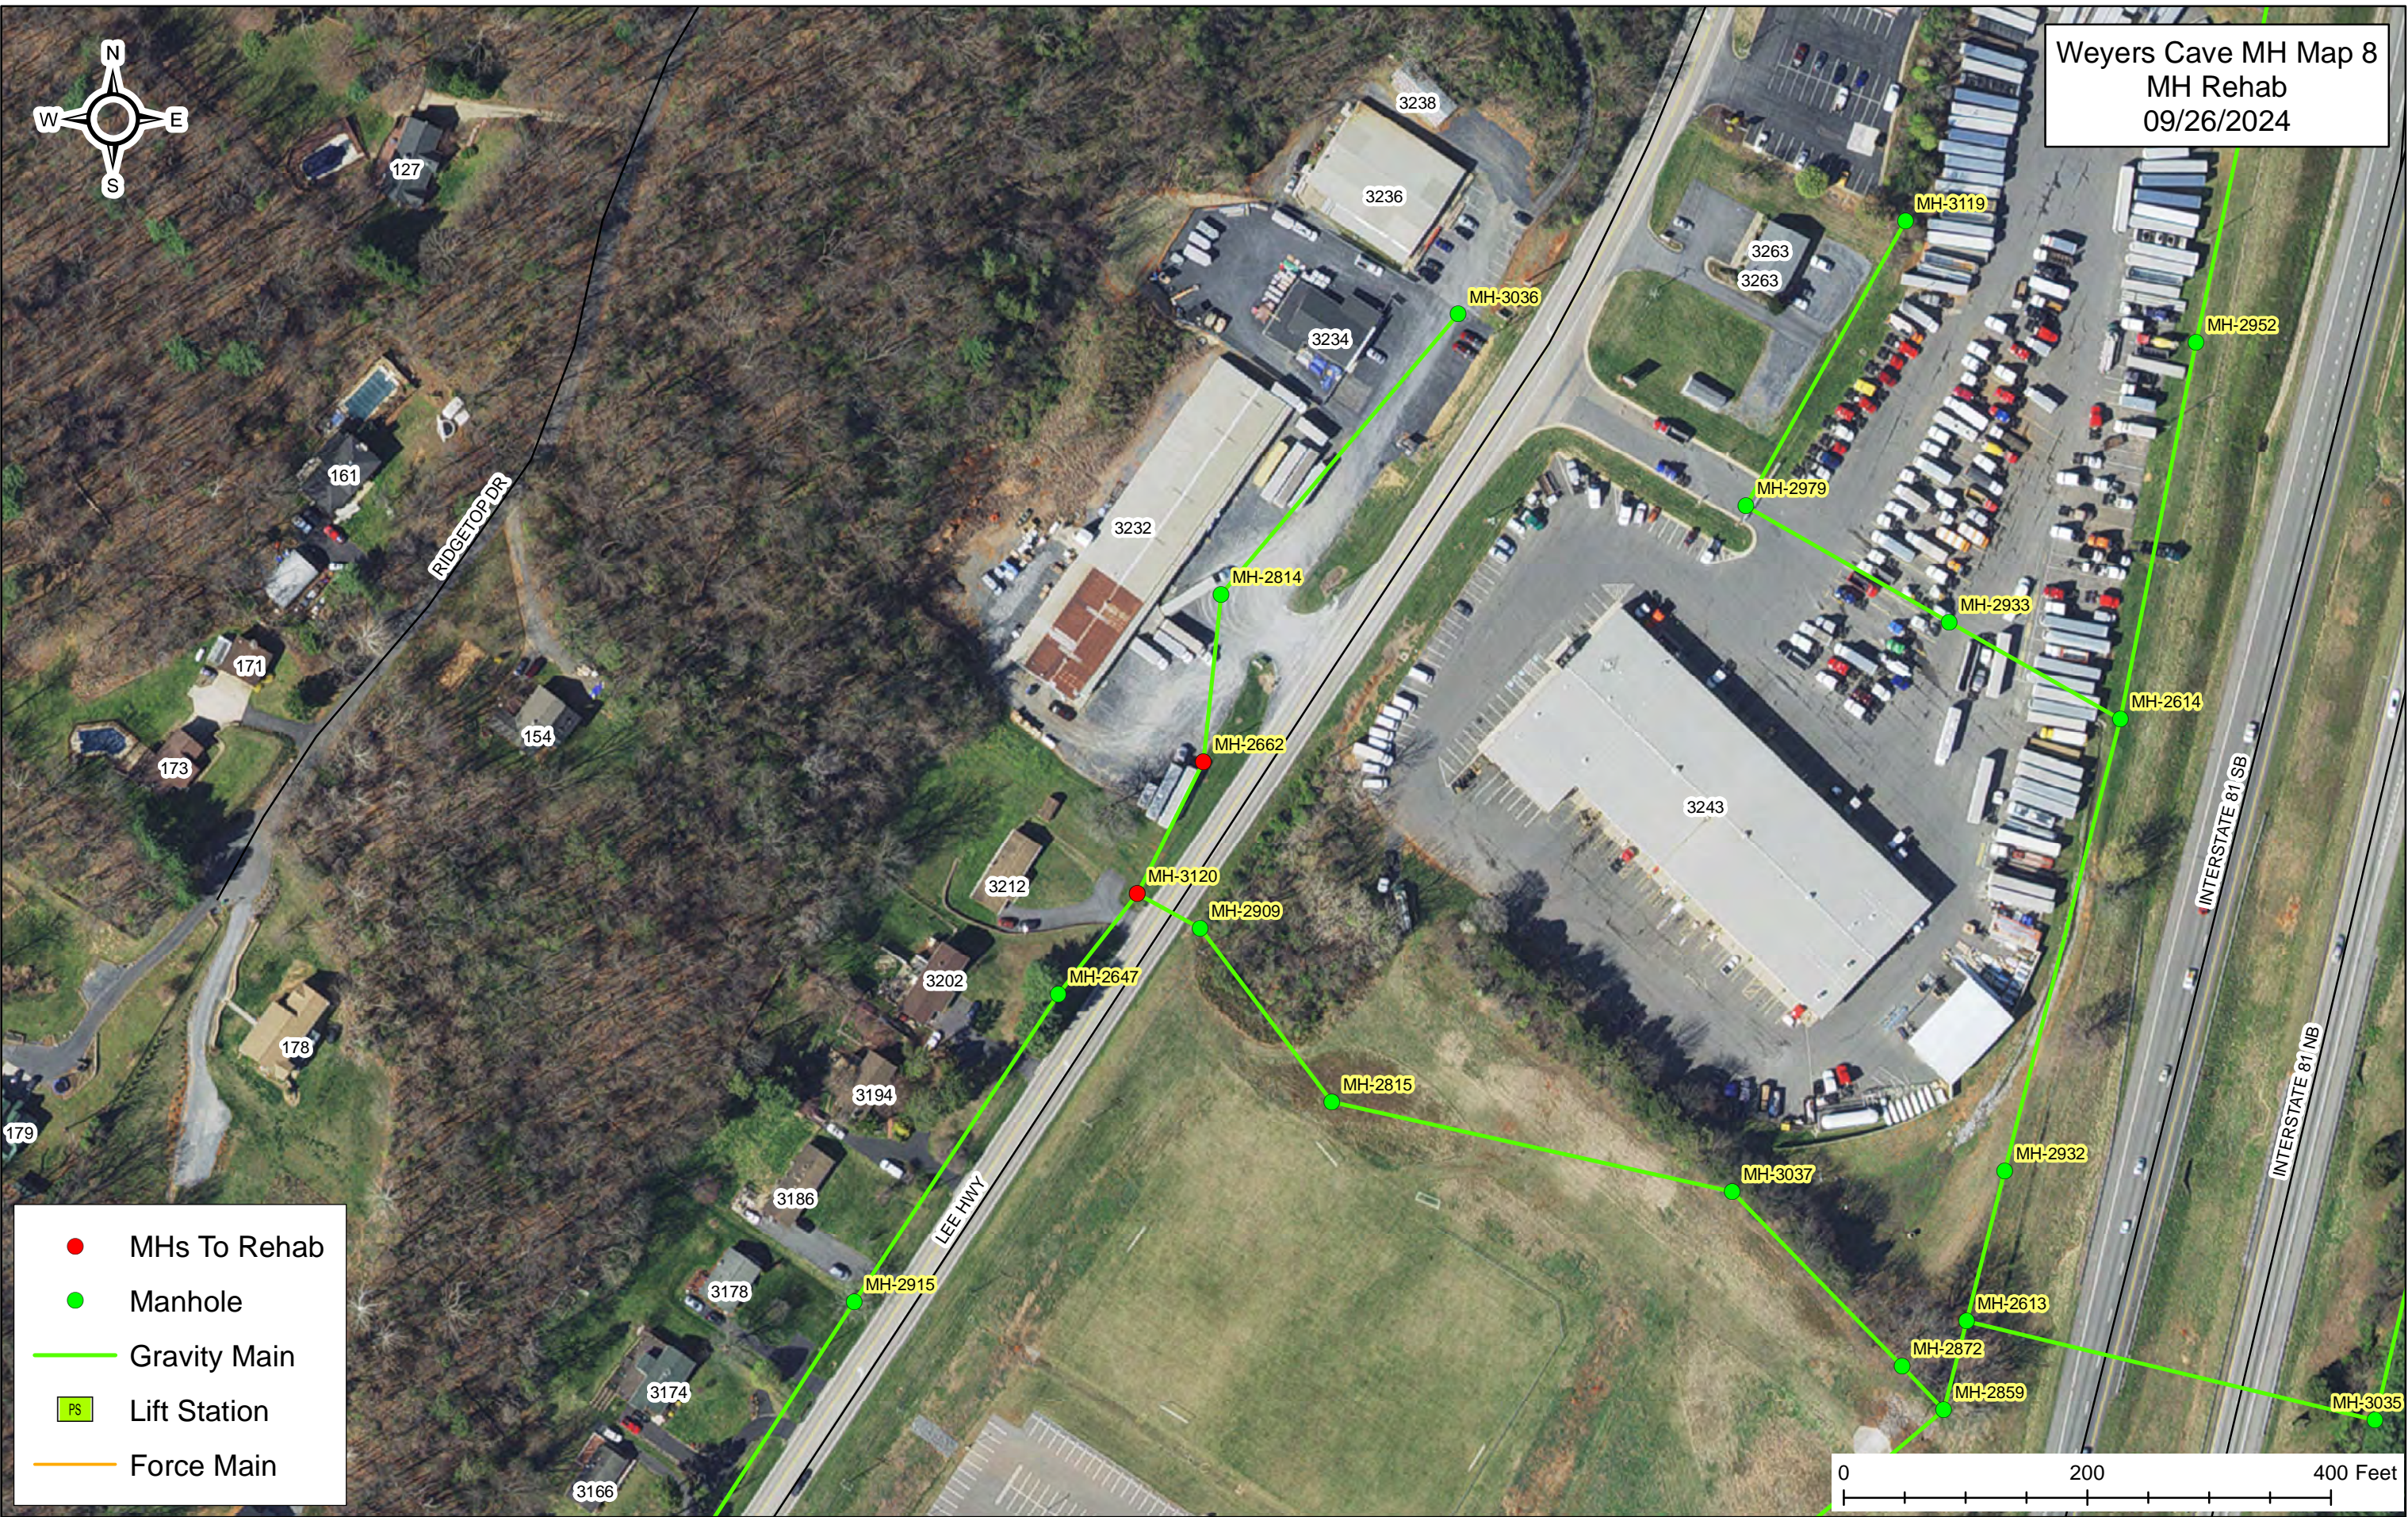

Weyers Cave MH Map 8
MH Rehab
09/26/2024

- MHs To Rehab
- Manhole
- Gravity Main
- PS Lift Station
- Force Main

0 200 400 Feet