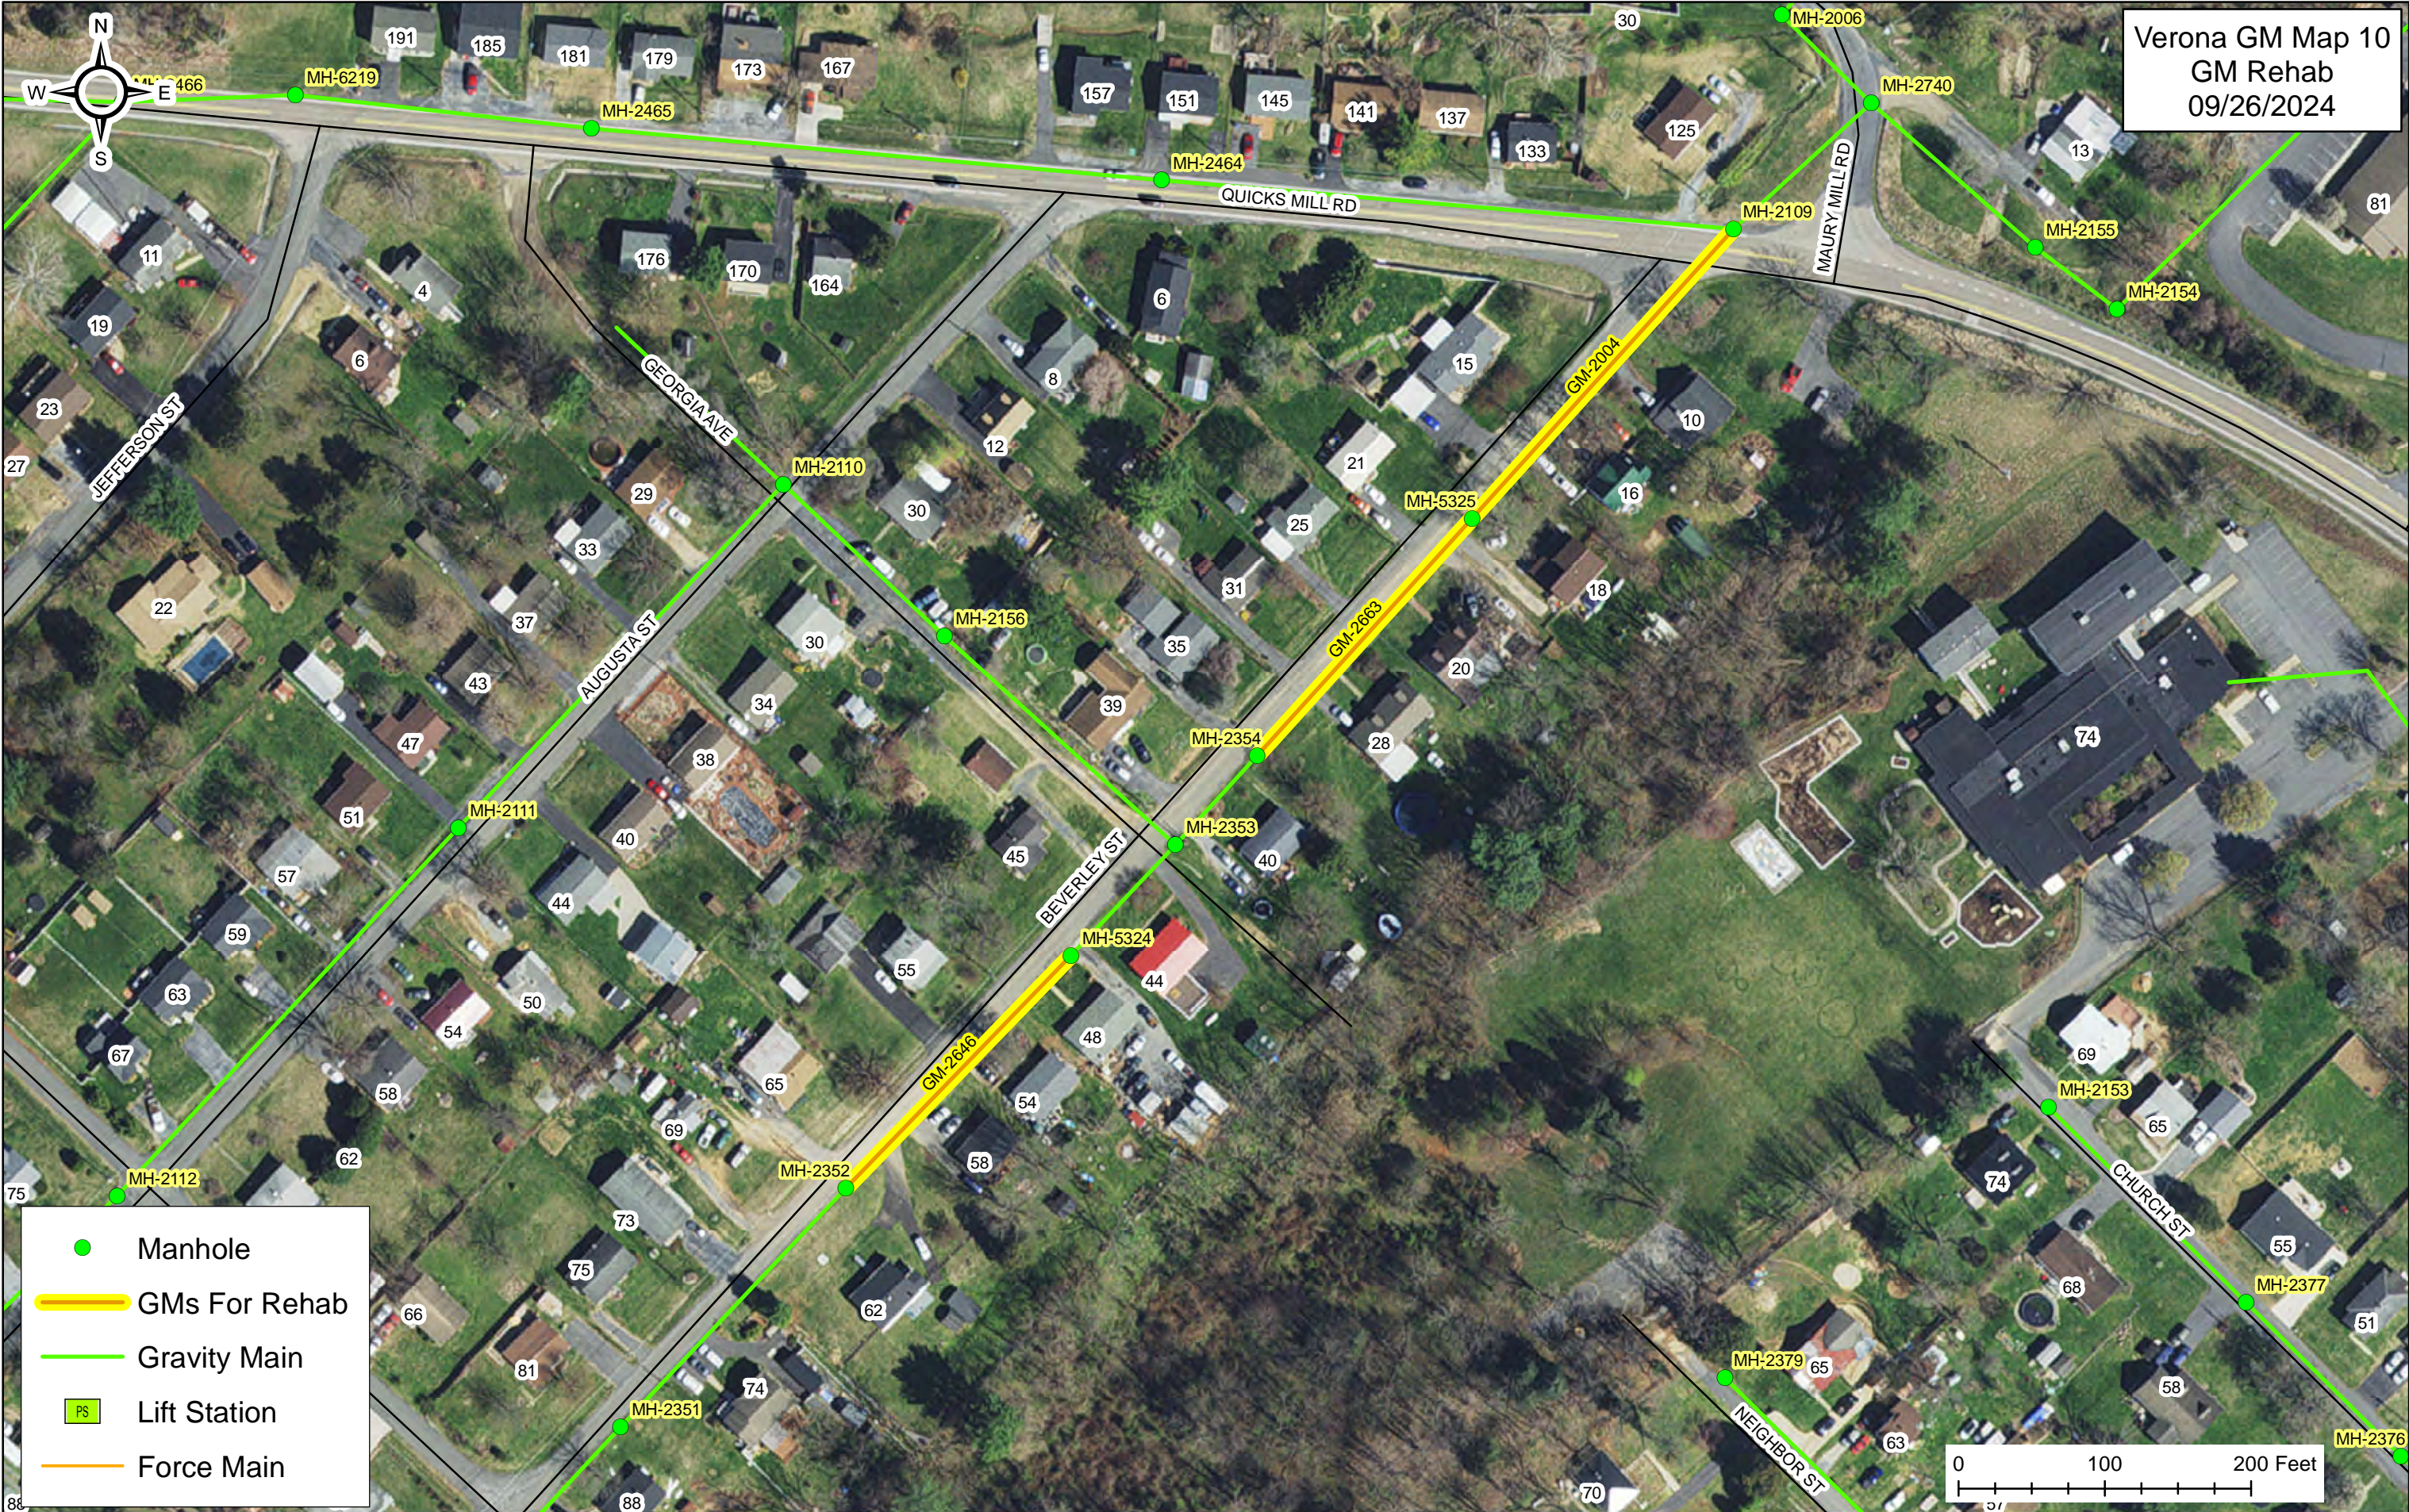

- Manhole
- ▬ GMs For Rehab
- ▬ Gravity Main
- PS Lift Station
- ▬ Force Main

0 100 200 Feet

Verona GM Map 7
GM Rehab
09/26/2024

- Manhole
- ▬ GMs For Rehab
- ▬ Gravity Main
- ▭ PS Lift Station
- ▬ Force Main

Verona GM Map 8
GM Rehab
09/26/2024

Verona GM Map 9
GM Rehab
09/26/2024

- Manhole
- ▬ GMs For Rehab
- ▬ Gravity Main
- PS Lift Station
- ▬ Force Main

Verona GM Map 10
GM Rehab
09/26/2024

- Manhole
- ▬ GMs For Rehab
- ▬ Gravity Main
- ▭ PS Lift Station
- ▬ Force Main

0 100 200 Feet

- Manhole
- GMs For Rehab
- Gravity Main
- PS Lift Station
- Force Main

0 100 200 Feet

- Manhole
- ▬ GMs For Rehab
- ▬ Gravity Main
- PS Lift Station
- ▬ Force Main

Ridgeview GM Map 1
GM Rehab
09/26/2024