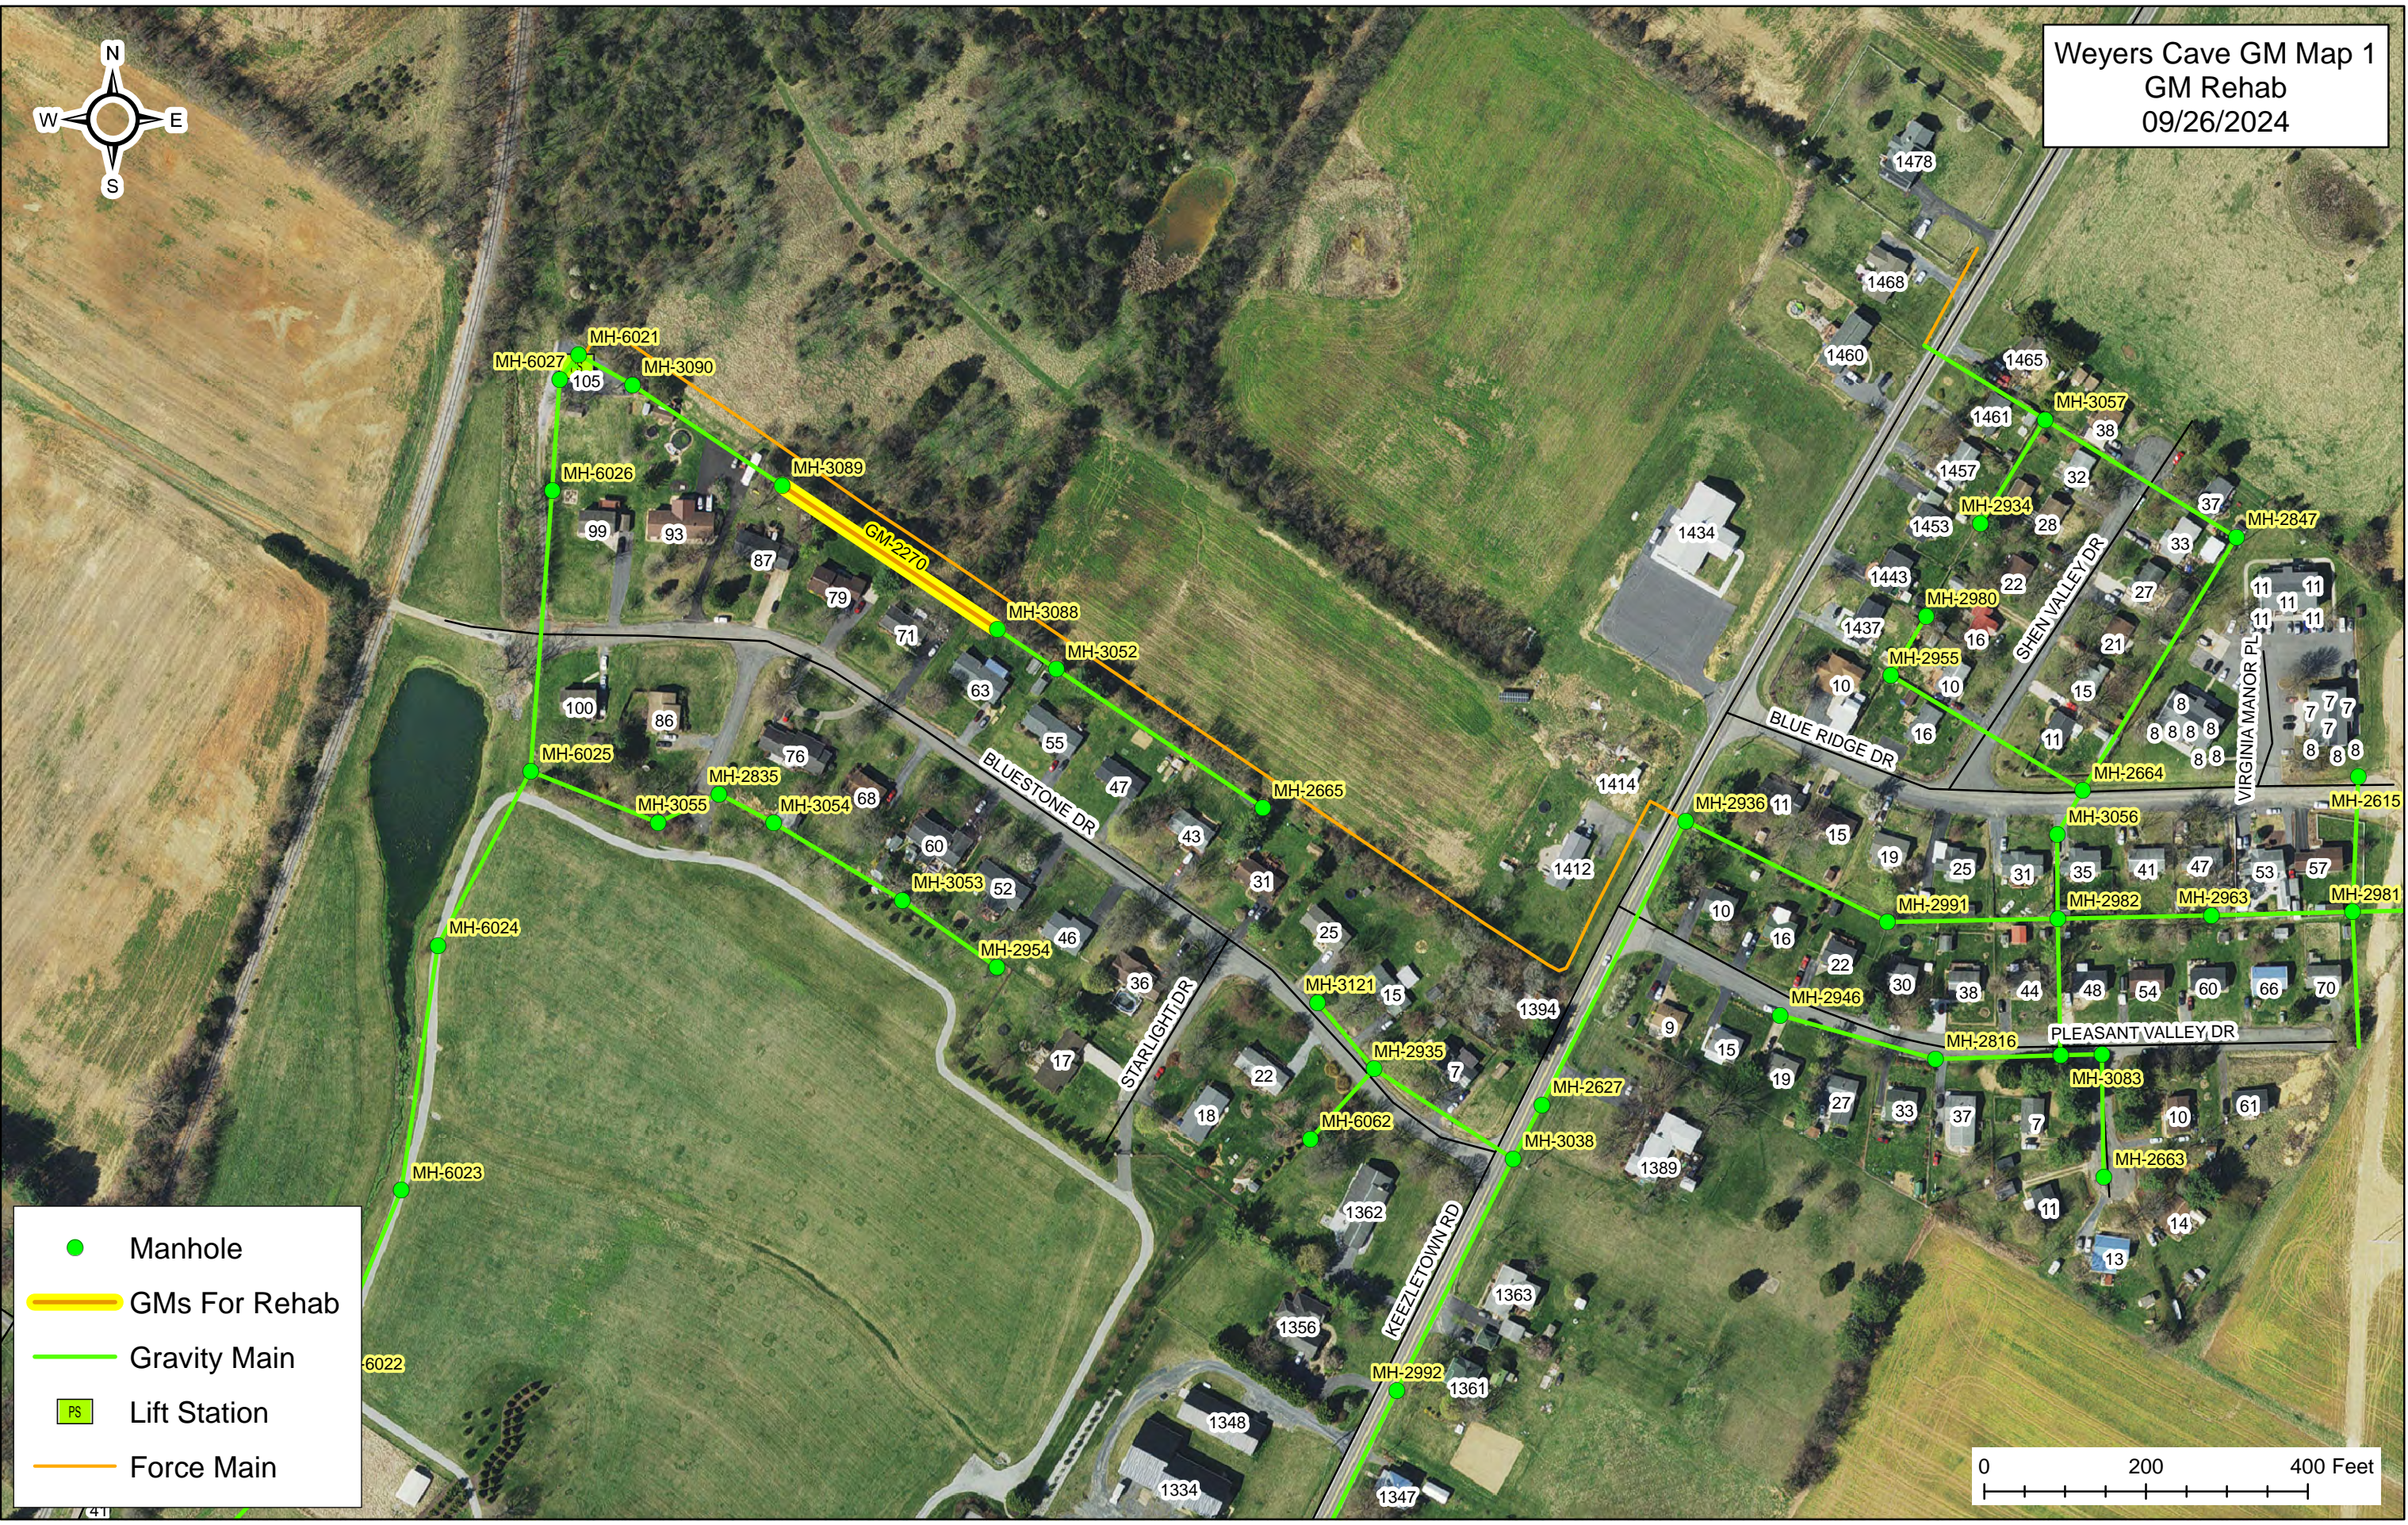

Weyers Cave GM Map 1
GM Rehab
09/26/2024

- Manhole
- ▬ GMs For Rehab
- ▬ Gravity Main
- PS Lift Station
- ▬ Force Main

Weyers Cave GM Map 2
GM Rehab
09/26/2024

- Manhole
- GMs For Rehab
- Gravity Main
- PS Lift Station
- Force Main

Weyers Cave GM Map 3
GM Rehab
09/26/2024

- Manhole
- GMs For Rehab
- Gravity Main
- PS Lift Station
- Force Main

0 200 400 Feet

- Manhole
- ▬ GMs For Rehab
- ▬ Gravity Main
- PS Lift Station
- ▬ Force Main