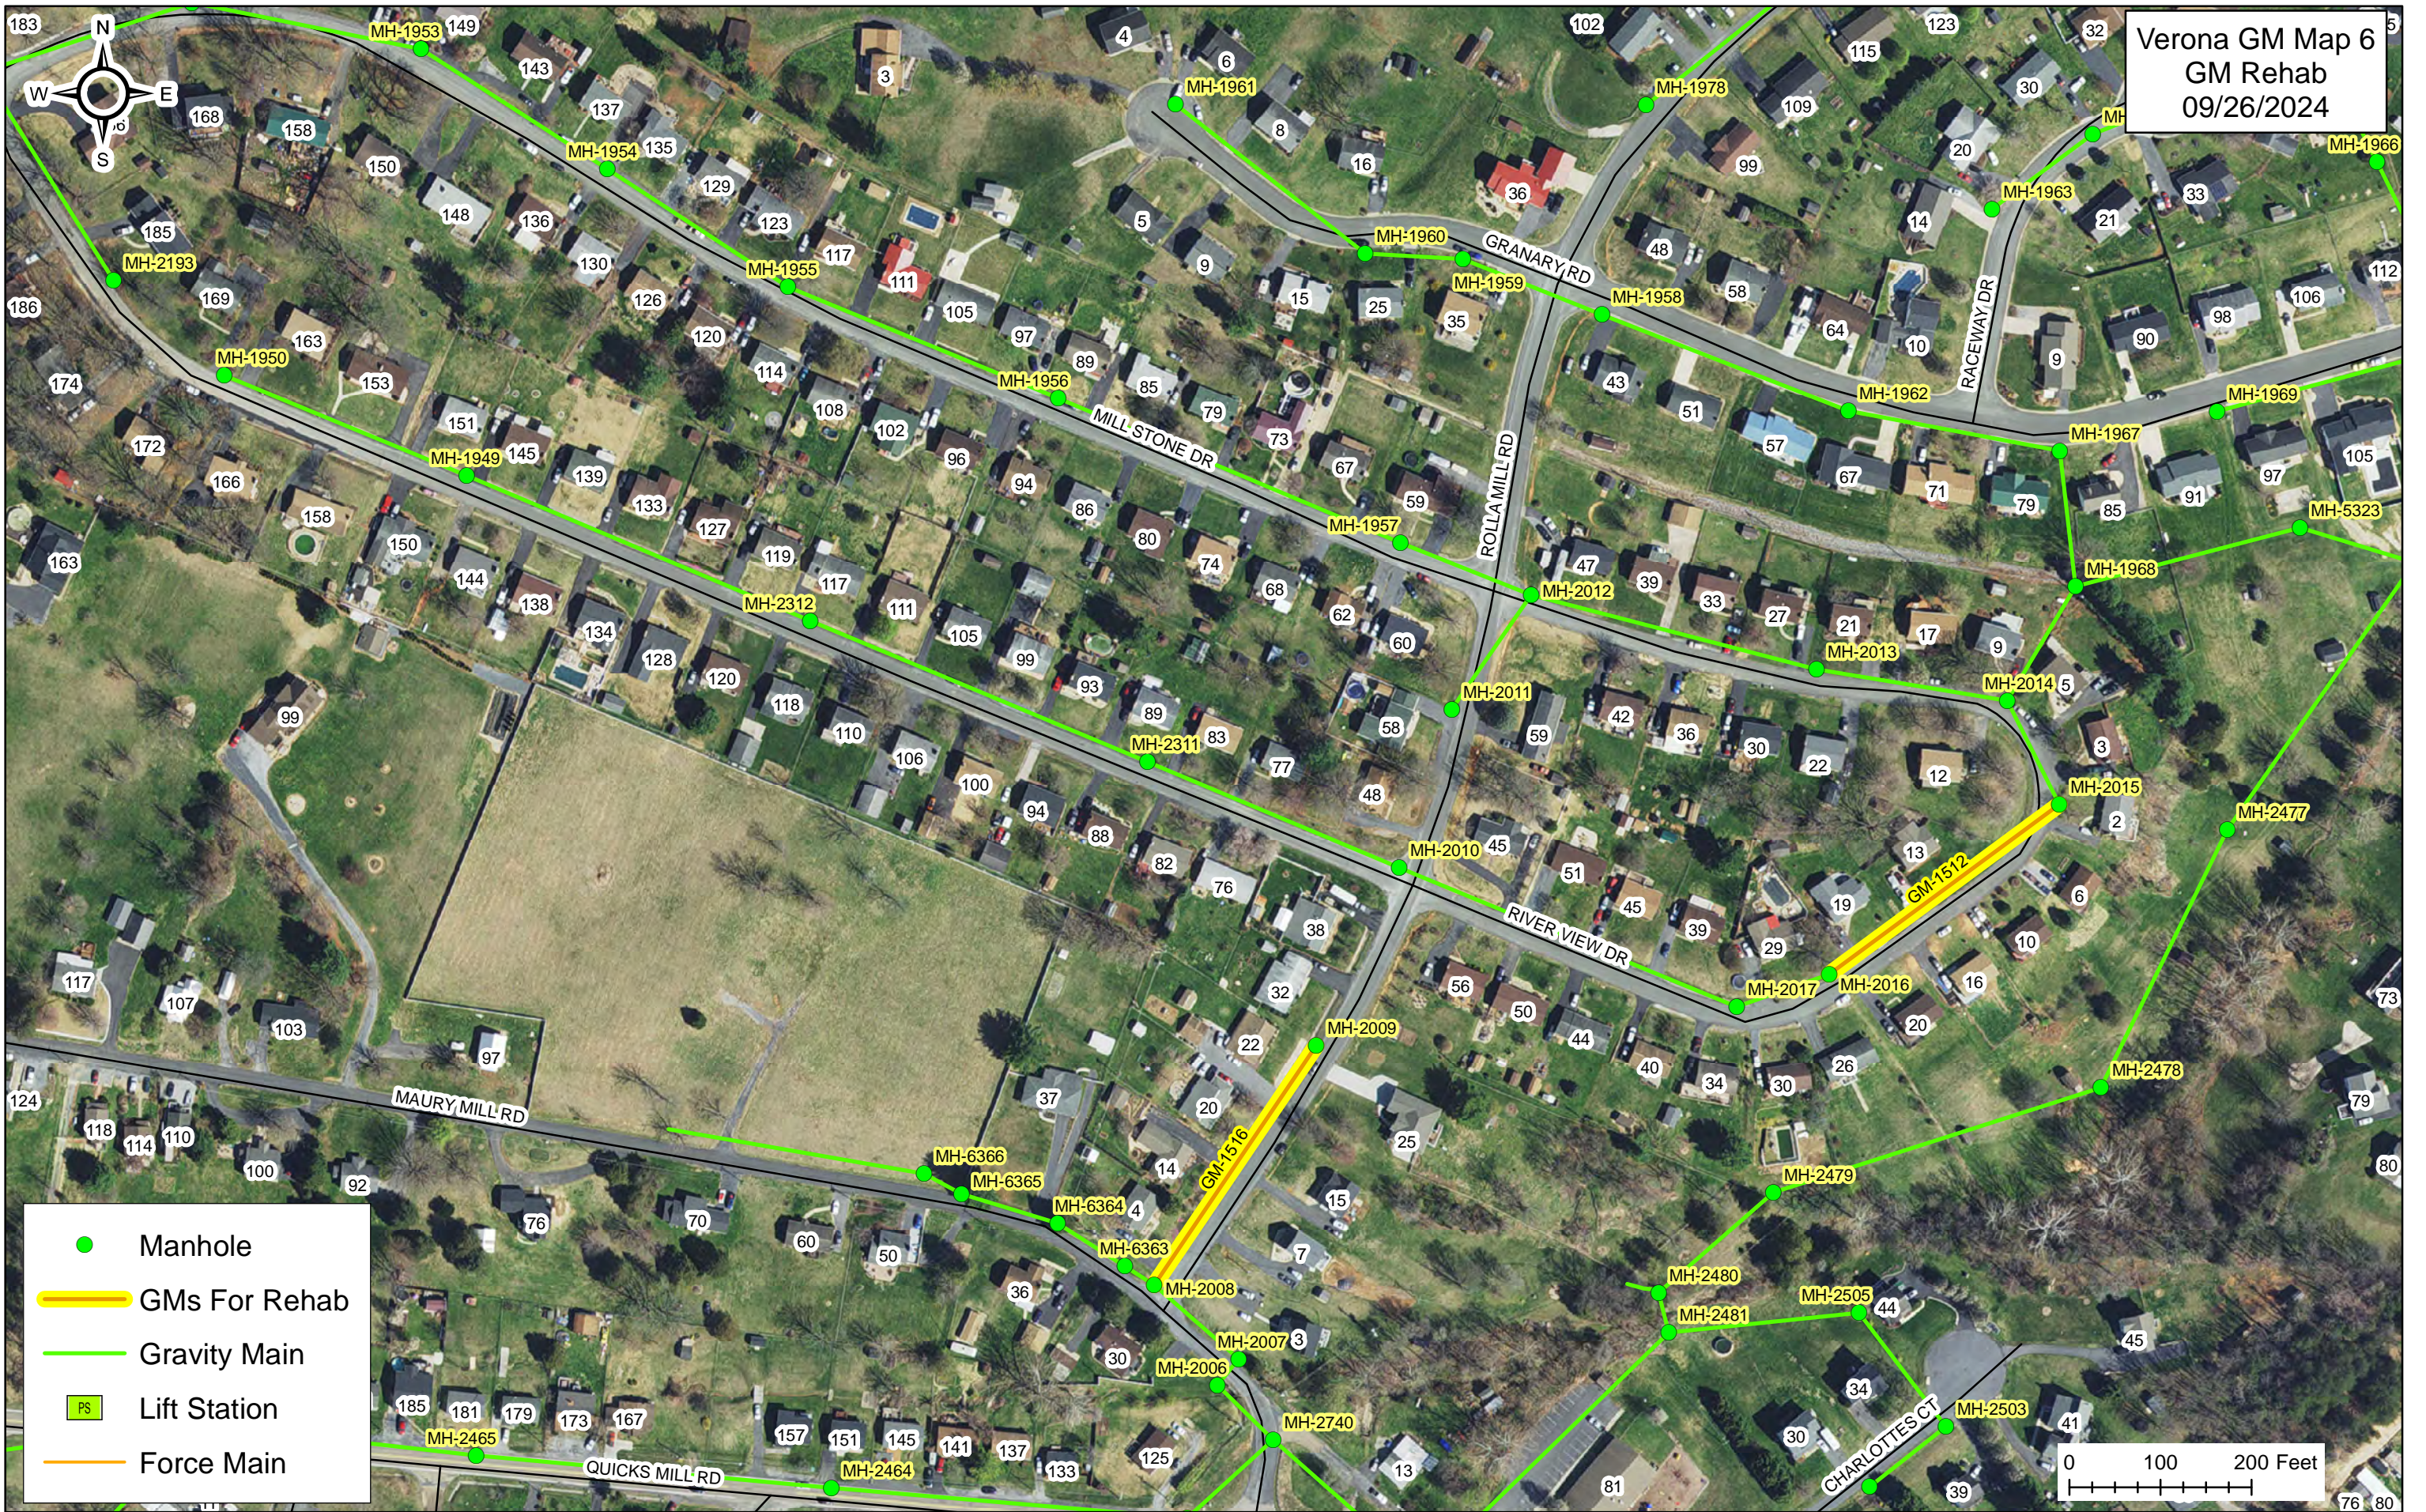

Verona GM Map 4
GM Rehab
09/26/2024

- Manhole
- ▬ GMs For Rehab
- ▬ Gravity Main
- ▭ PS Lift Station
- ▬ Force Main

- Manhole
- ▬ GMs For Rehab
- ▬ Gravity Main
- PS Lift Station
- ▬ Force Main

Verona GM Map 6
GM Rehab
09/26/2024

- Manhole
- ▬ GMs For Rehab
- ▬ Gravity Main
- PS Lift Station
- ▬ Force Main

0 100 200 Feet

Verona GM Map 7
GM Rehab
09/26/2024

- Manhole
- ▬ GMs For Rehab
- ▬ Gravity Main
- ▭ PS Lift Station
- ▬ Force Main