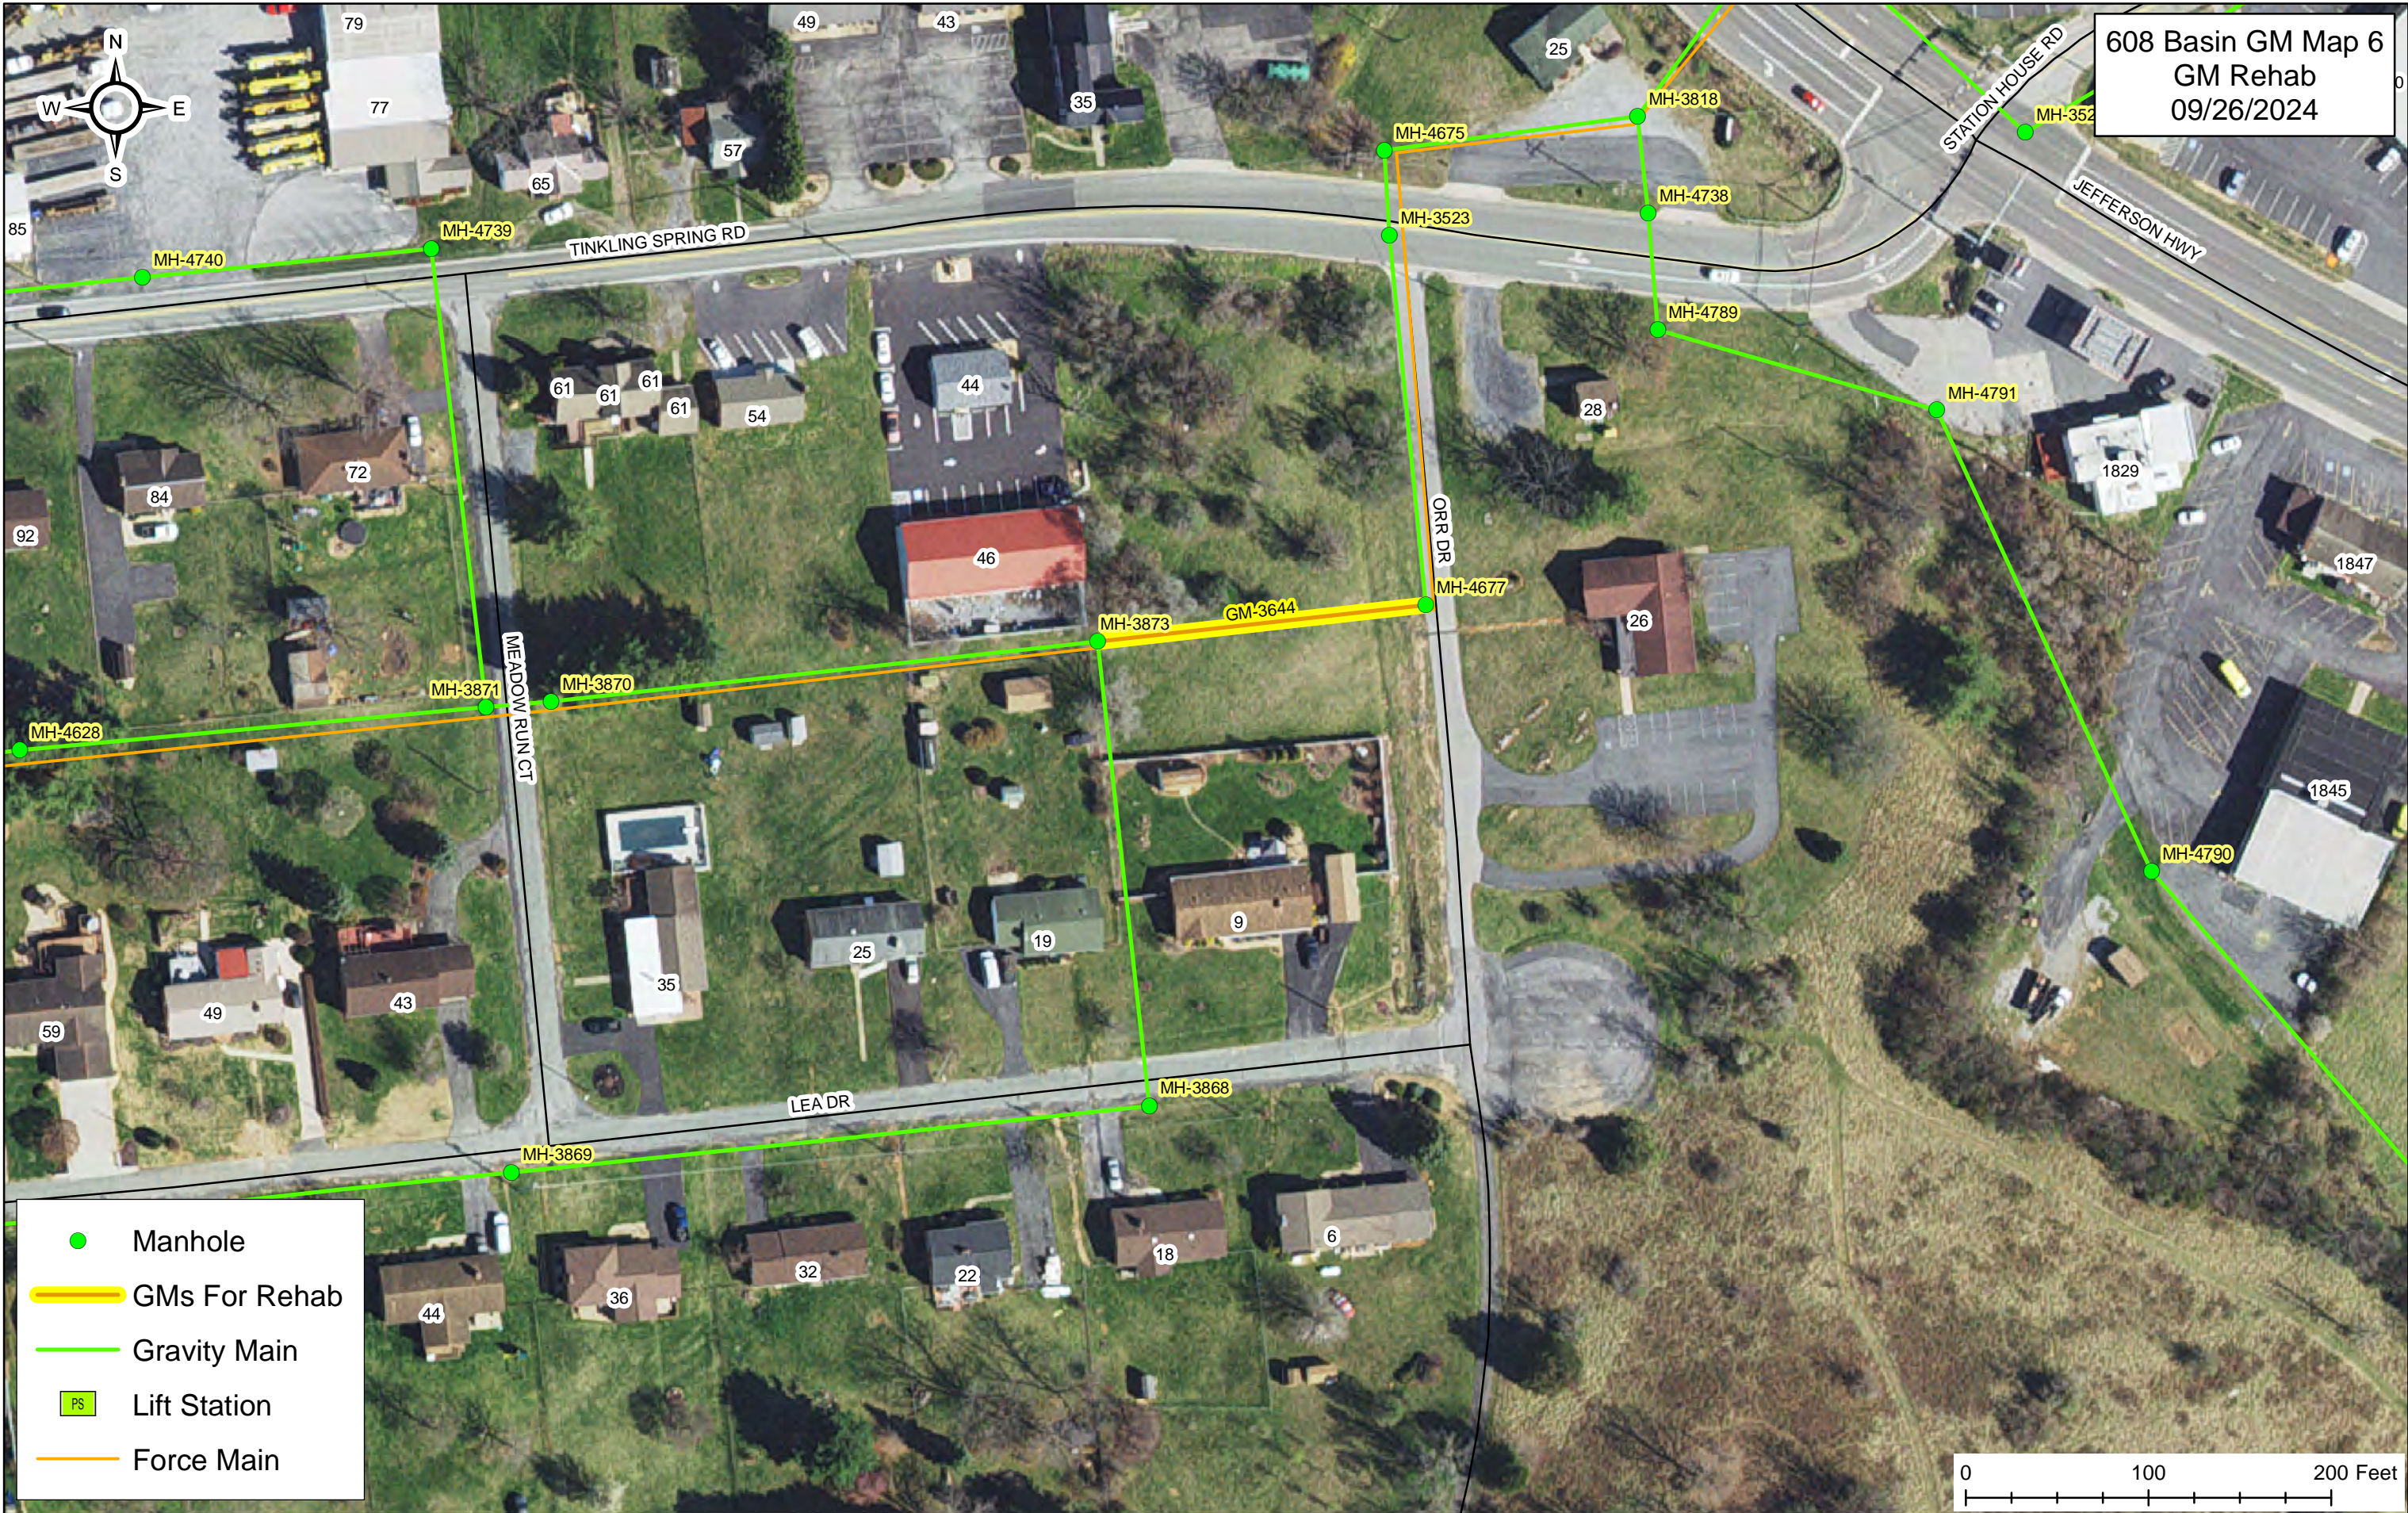

- Manhole
- ▬ GMs For Rehab
- ▬ Gravity Main
- PS Lift Station
- ▬ Force Main

608 Basin GM Map 5
GM Rehab
09/26/2024

- Manhole
- ▬ GMs For Rehab
- ▬ Gravity Main
- PS Lift Station
- ▬ Force Main

608 Basin GM Map 6
GM Rehab
09/26/2024