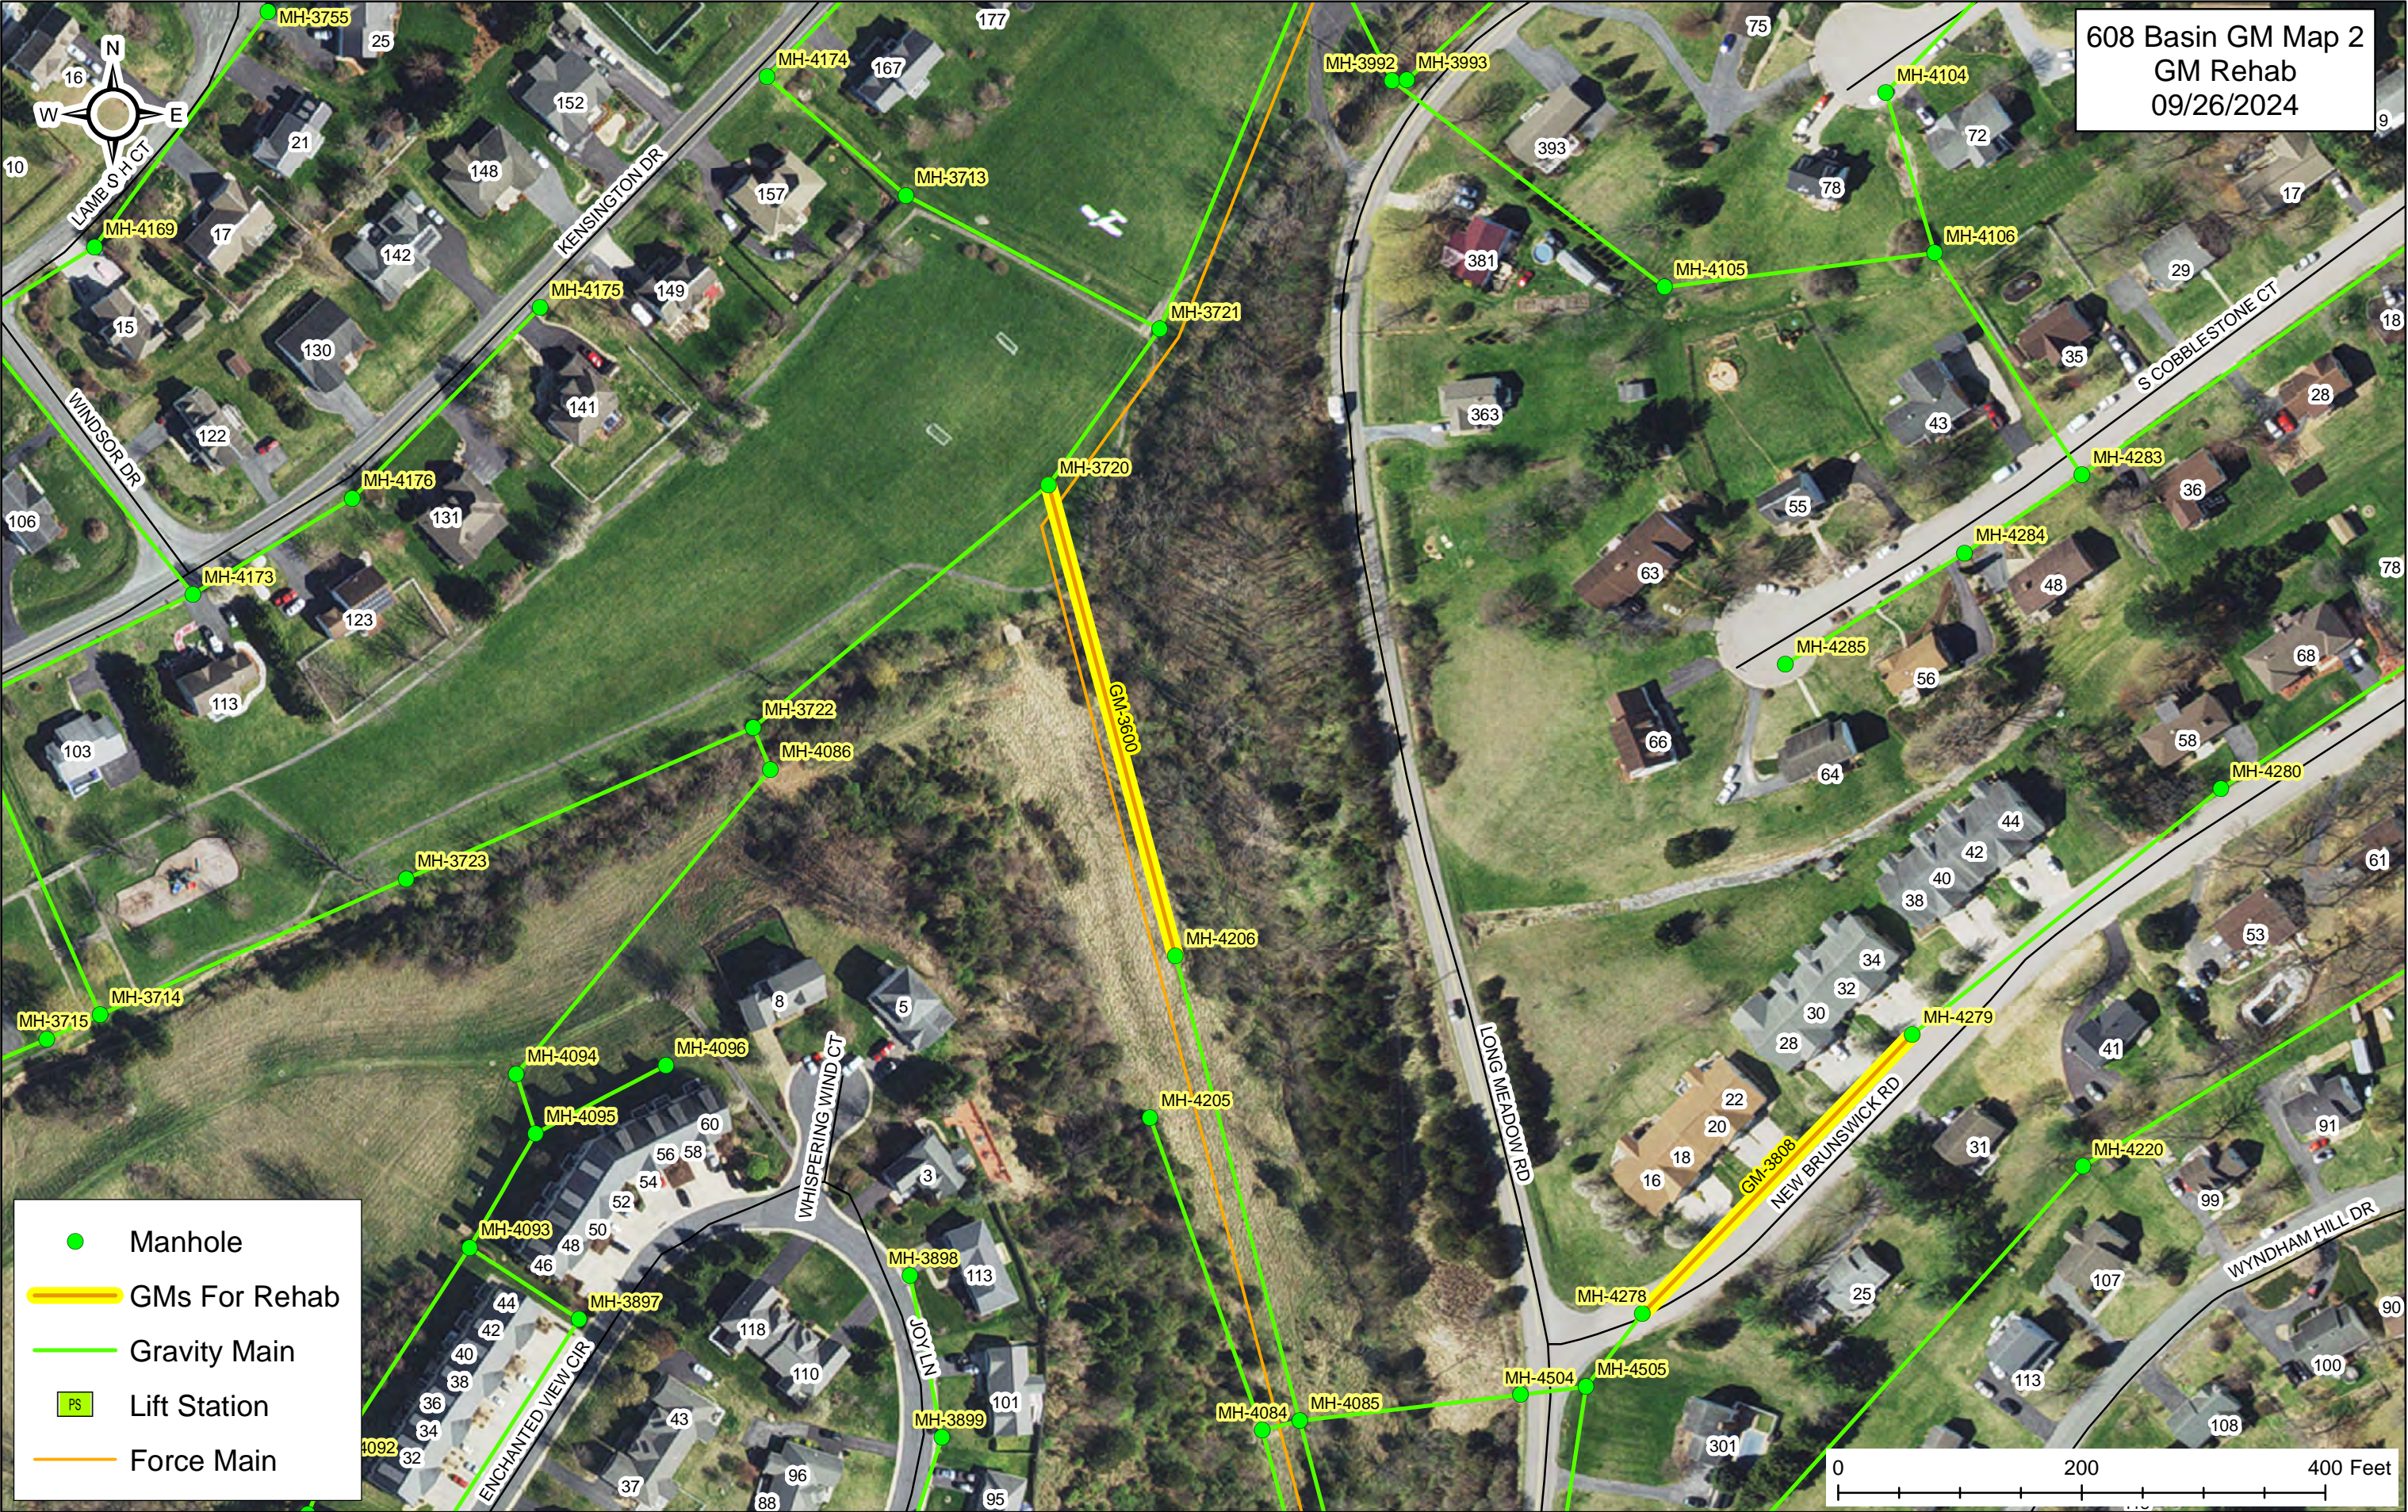

608 Basin GM Map 2
GM Rehab
09/26/2024

- Manhole
- ▬ GMs For Rehab
- ▬ Gravity Main
- PS Lift Station
- ▬ Force Main

0 200 400 Feet