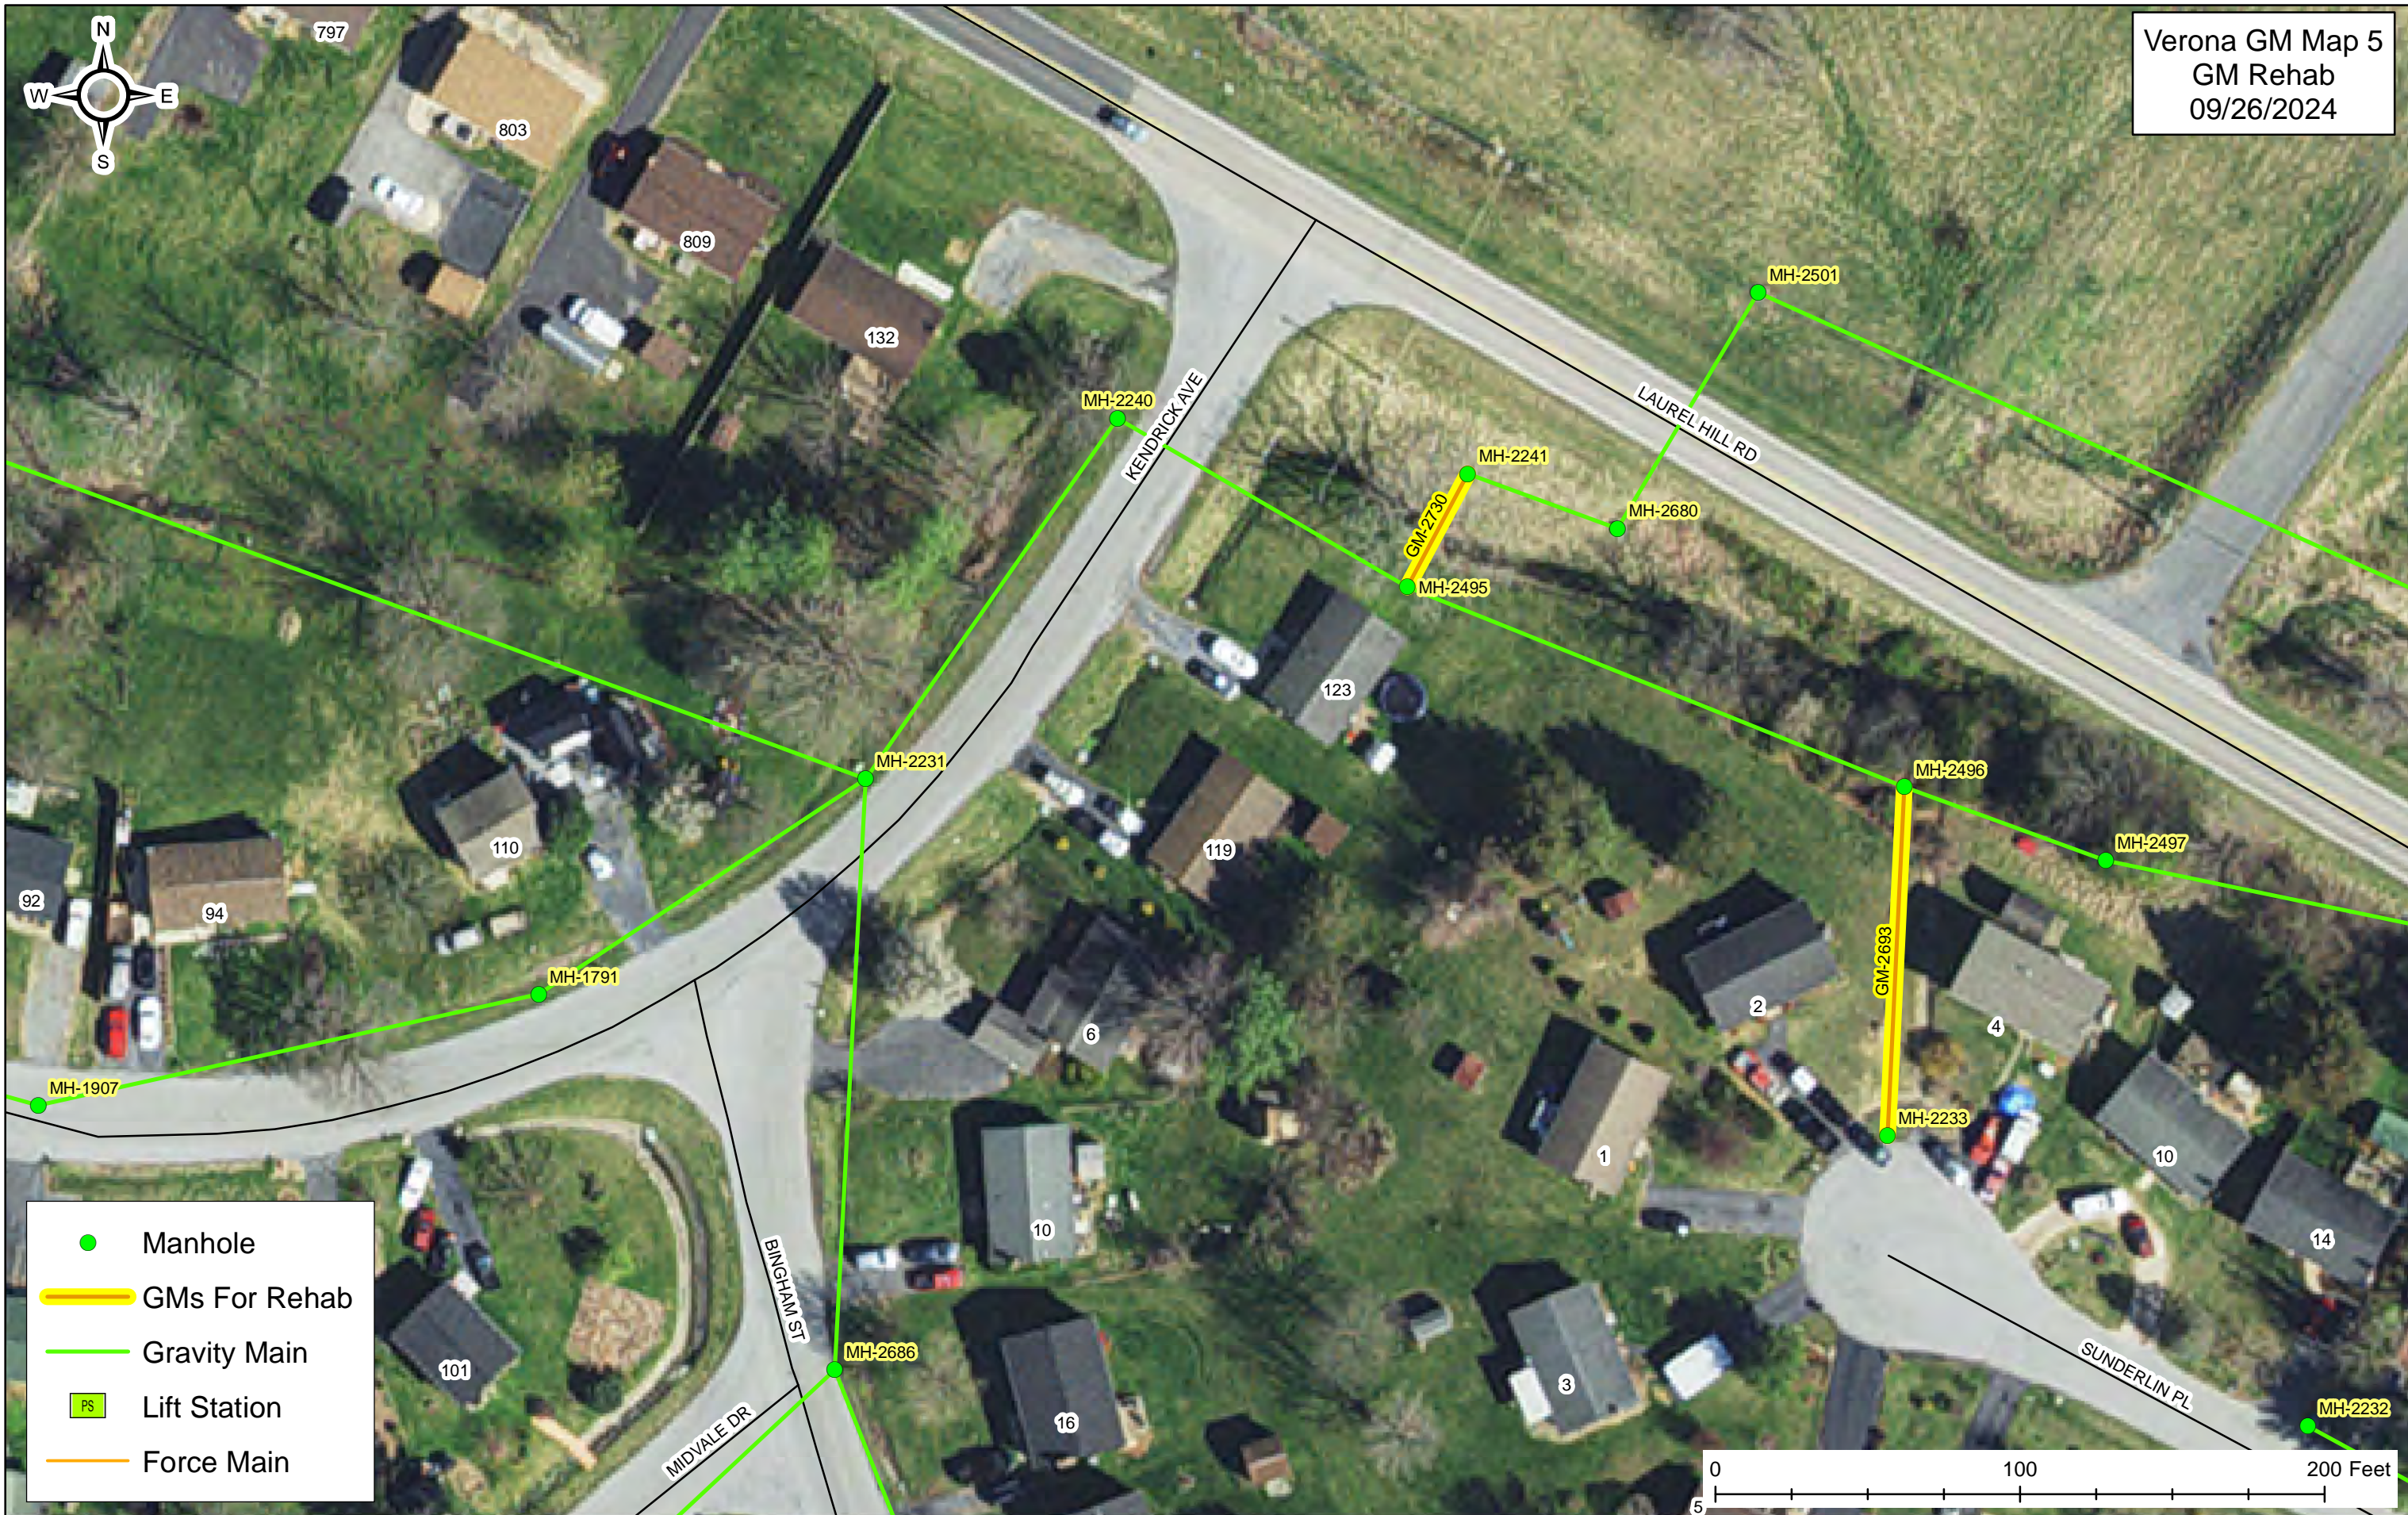

0 100 200 Feet

- Manhole
- ▬ GMs For Rehab
- ▬ Gravity Main
- PS Lift Station
- ▬ Force Main

0 200 400 Feet

- Manhole
- GMs For Rehab
- Gravity Main
- PS Lift Station
- Force Main

- Manhole
- ▬ GMs For Rehab
- ▬ Gravity Main
- PS Lift Station
- ▬ Force Main

Verona GM Map 4
GM Rehab
09/26/2024

- Manhole
- ▬ GMs For Rehab
- ▬ Gravity Main
- ▭ PS Lift Station
- ▬ Force Main

- Manhole
- ▬ GMs For Rehab
- ▬ Gravity Main
- PS Lift Station
- ▬ Force Main

Verona GM Map 6
GM Rehab
09/26/2024

- Manhole
- ▬ GMs For Rehab
- ▬ Gravity Main
- PS Lift Station
- ▬ Force Main

0 100 200 Feet

Verona GM Map 7
GM Rehab
09/26/2024

- Manhole
- ▬ GMs For Rehab
- ▬ Gravity Main
- ▭ PS Lift Station
- ▬ Force Main