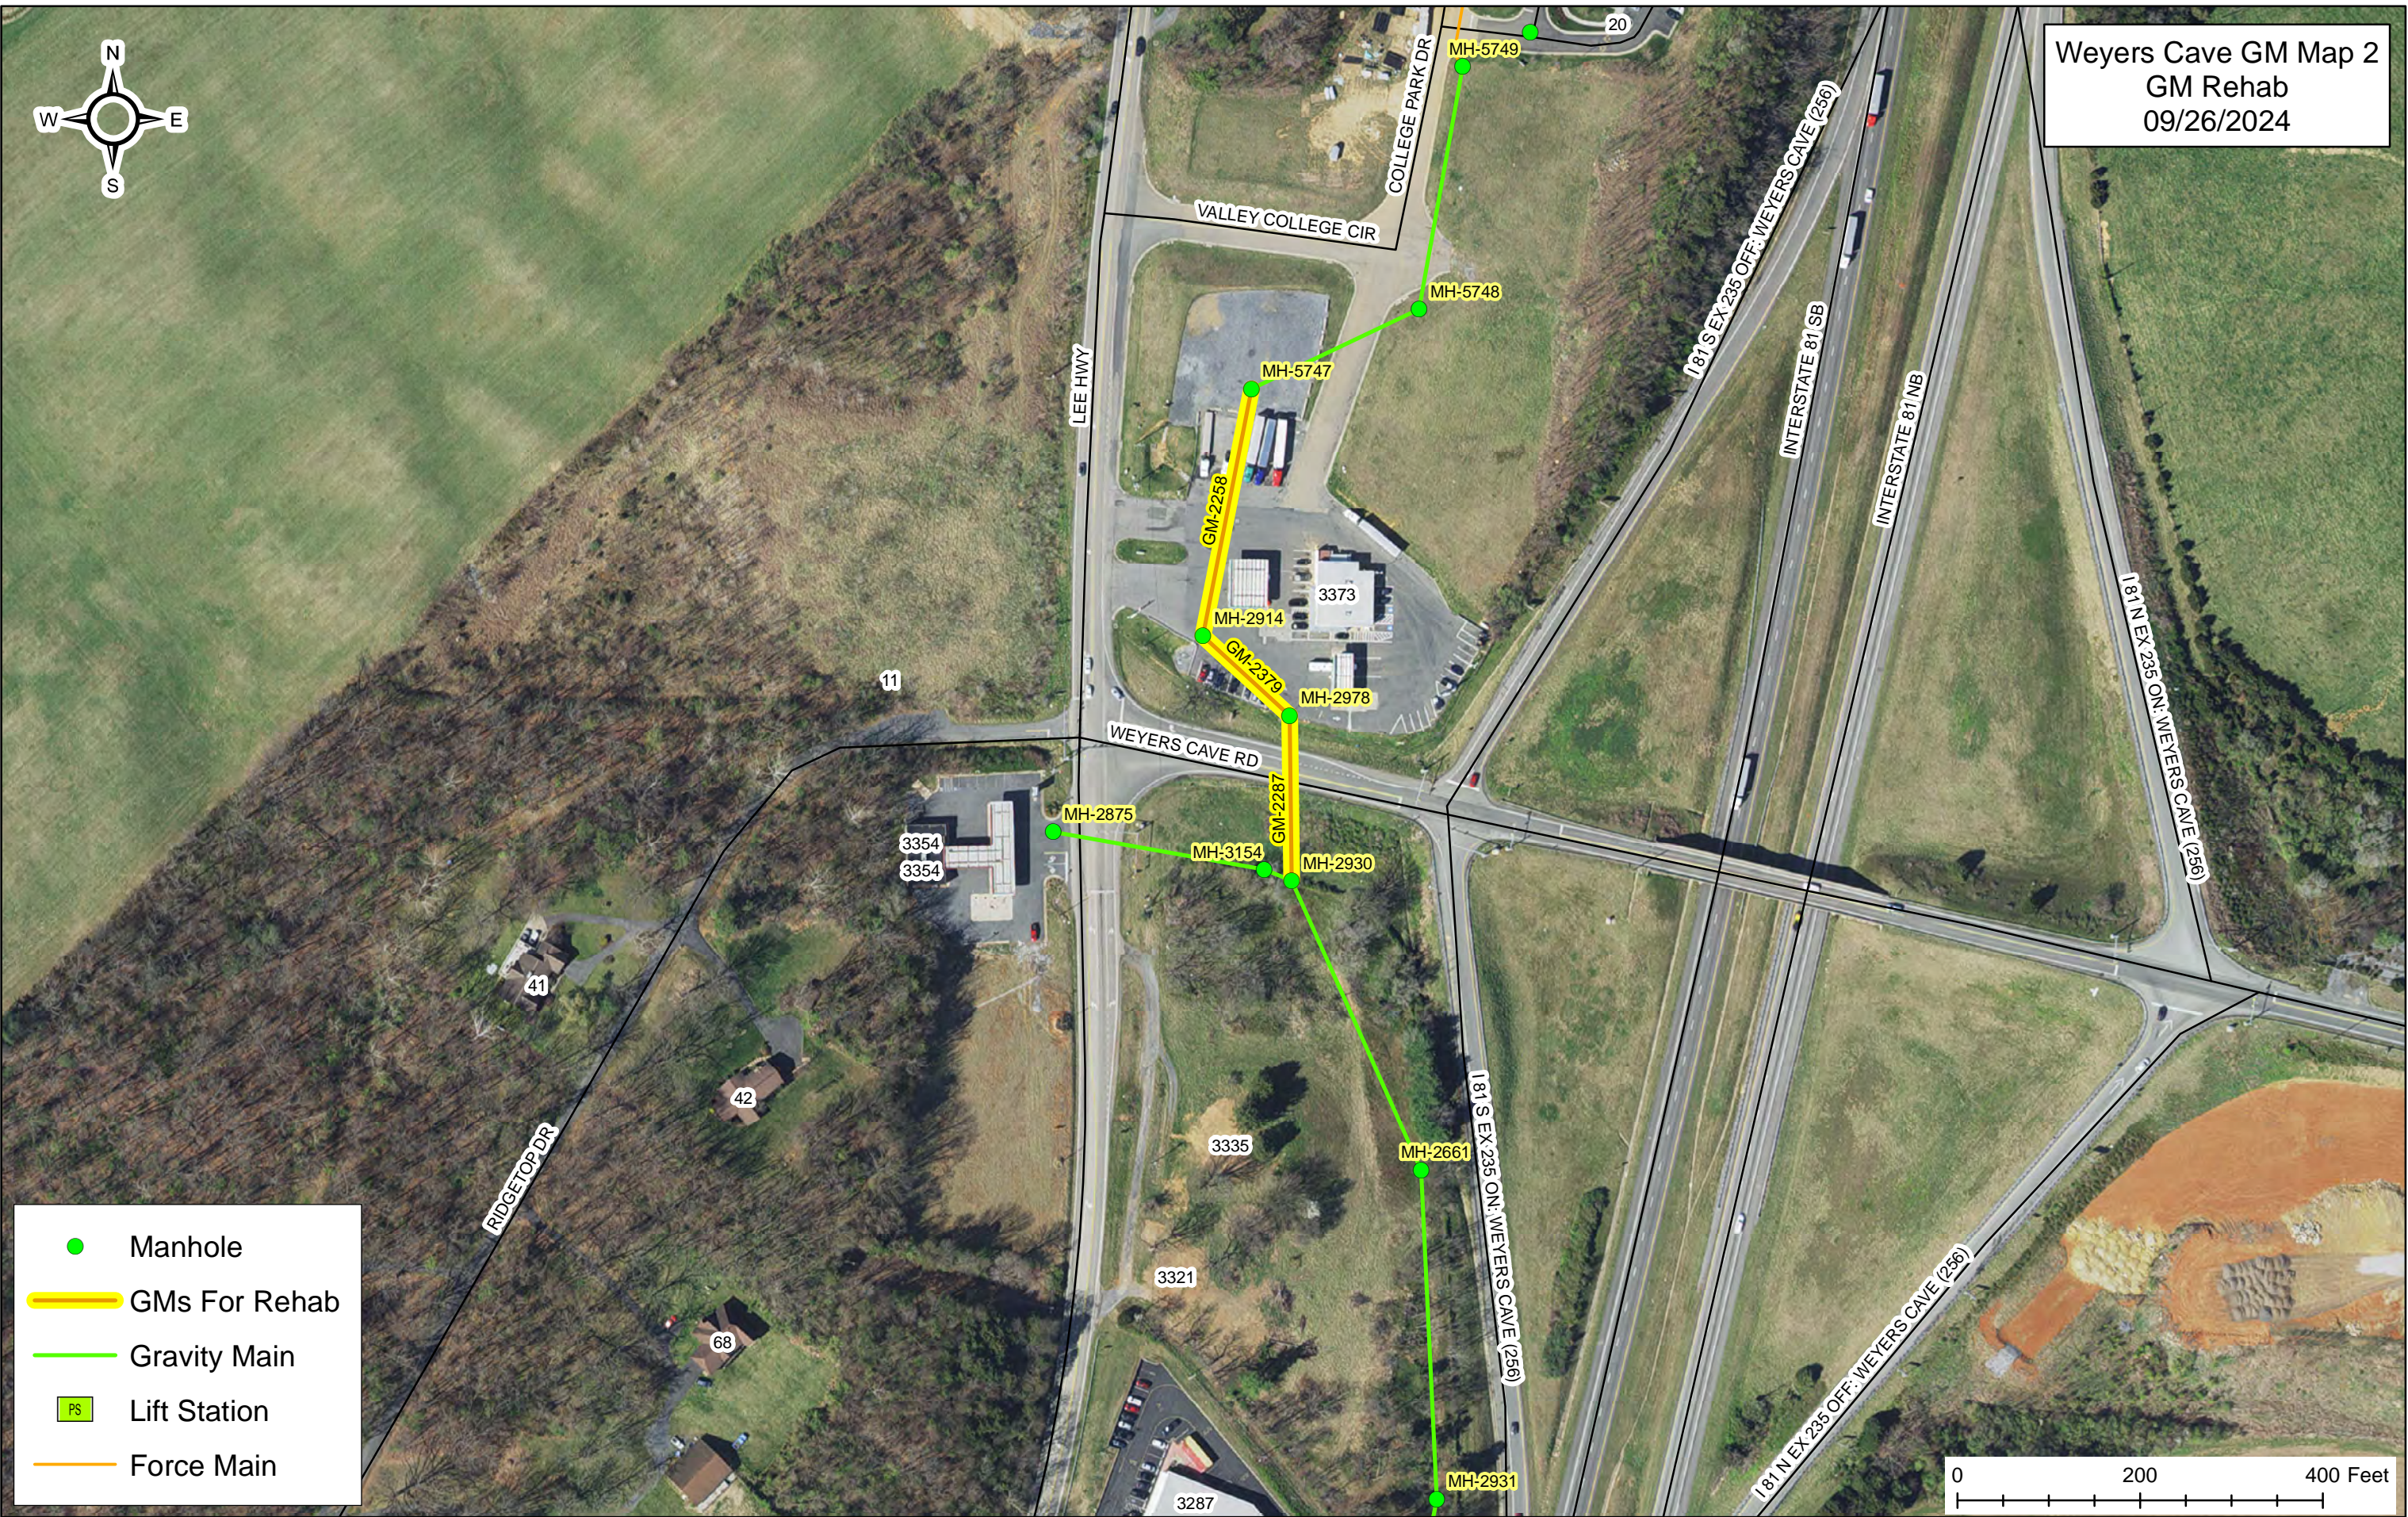

Weyers Cave GM Map 1
GM Rehab
09/26/2024

- Manhole
- ▬ GMs For Rehab
- ▬ Gravity Main
- PS Lift Station
- ▬ Force Main

Weyers Cave GM Map 2
GM Rehab
09/26/2024

- Manhole
- GMs For Rehab
- Gravity Main
- PS Lift Station
- Force Main

Weyers Cave GM Map 3
GM Rehab
09/26/2024

- Manhole
- GMs For Rehab
- Gravity Main
- PS Lift Station
- Force Main

0 200 400 Feet

- Manhole
- ▬ GMs For Rehab
- ▬ Gravity Main
- PS Lift Station
- ▬ Force Main