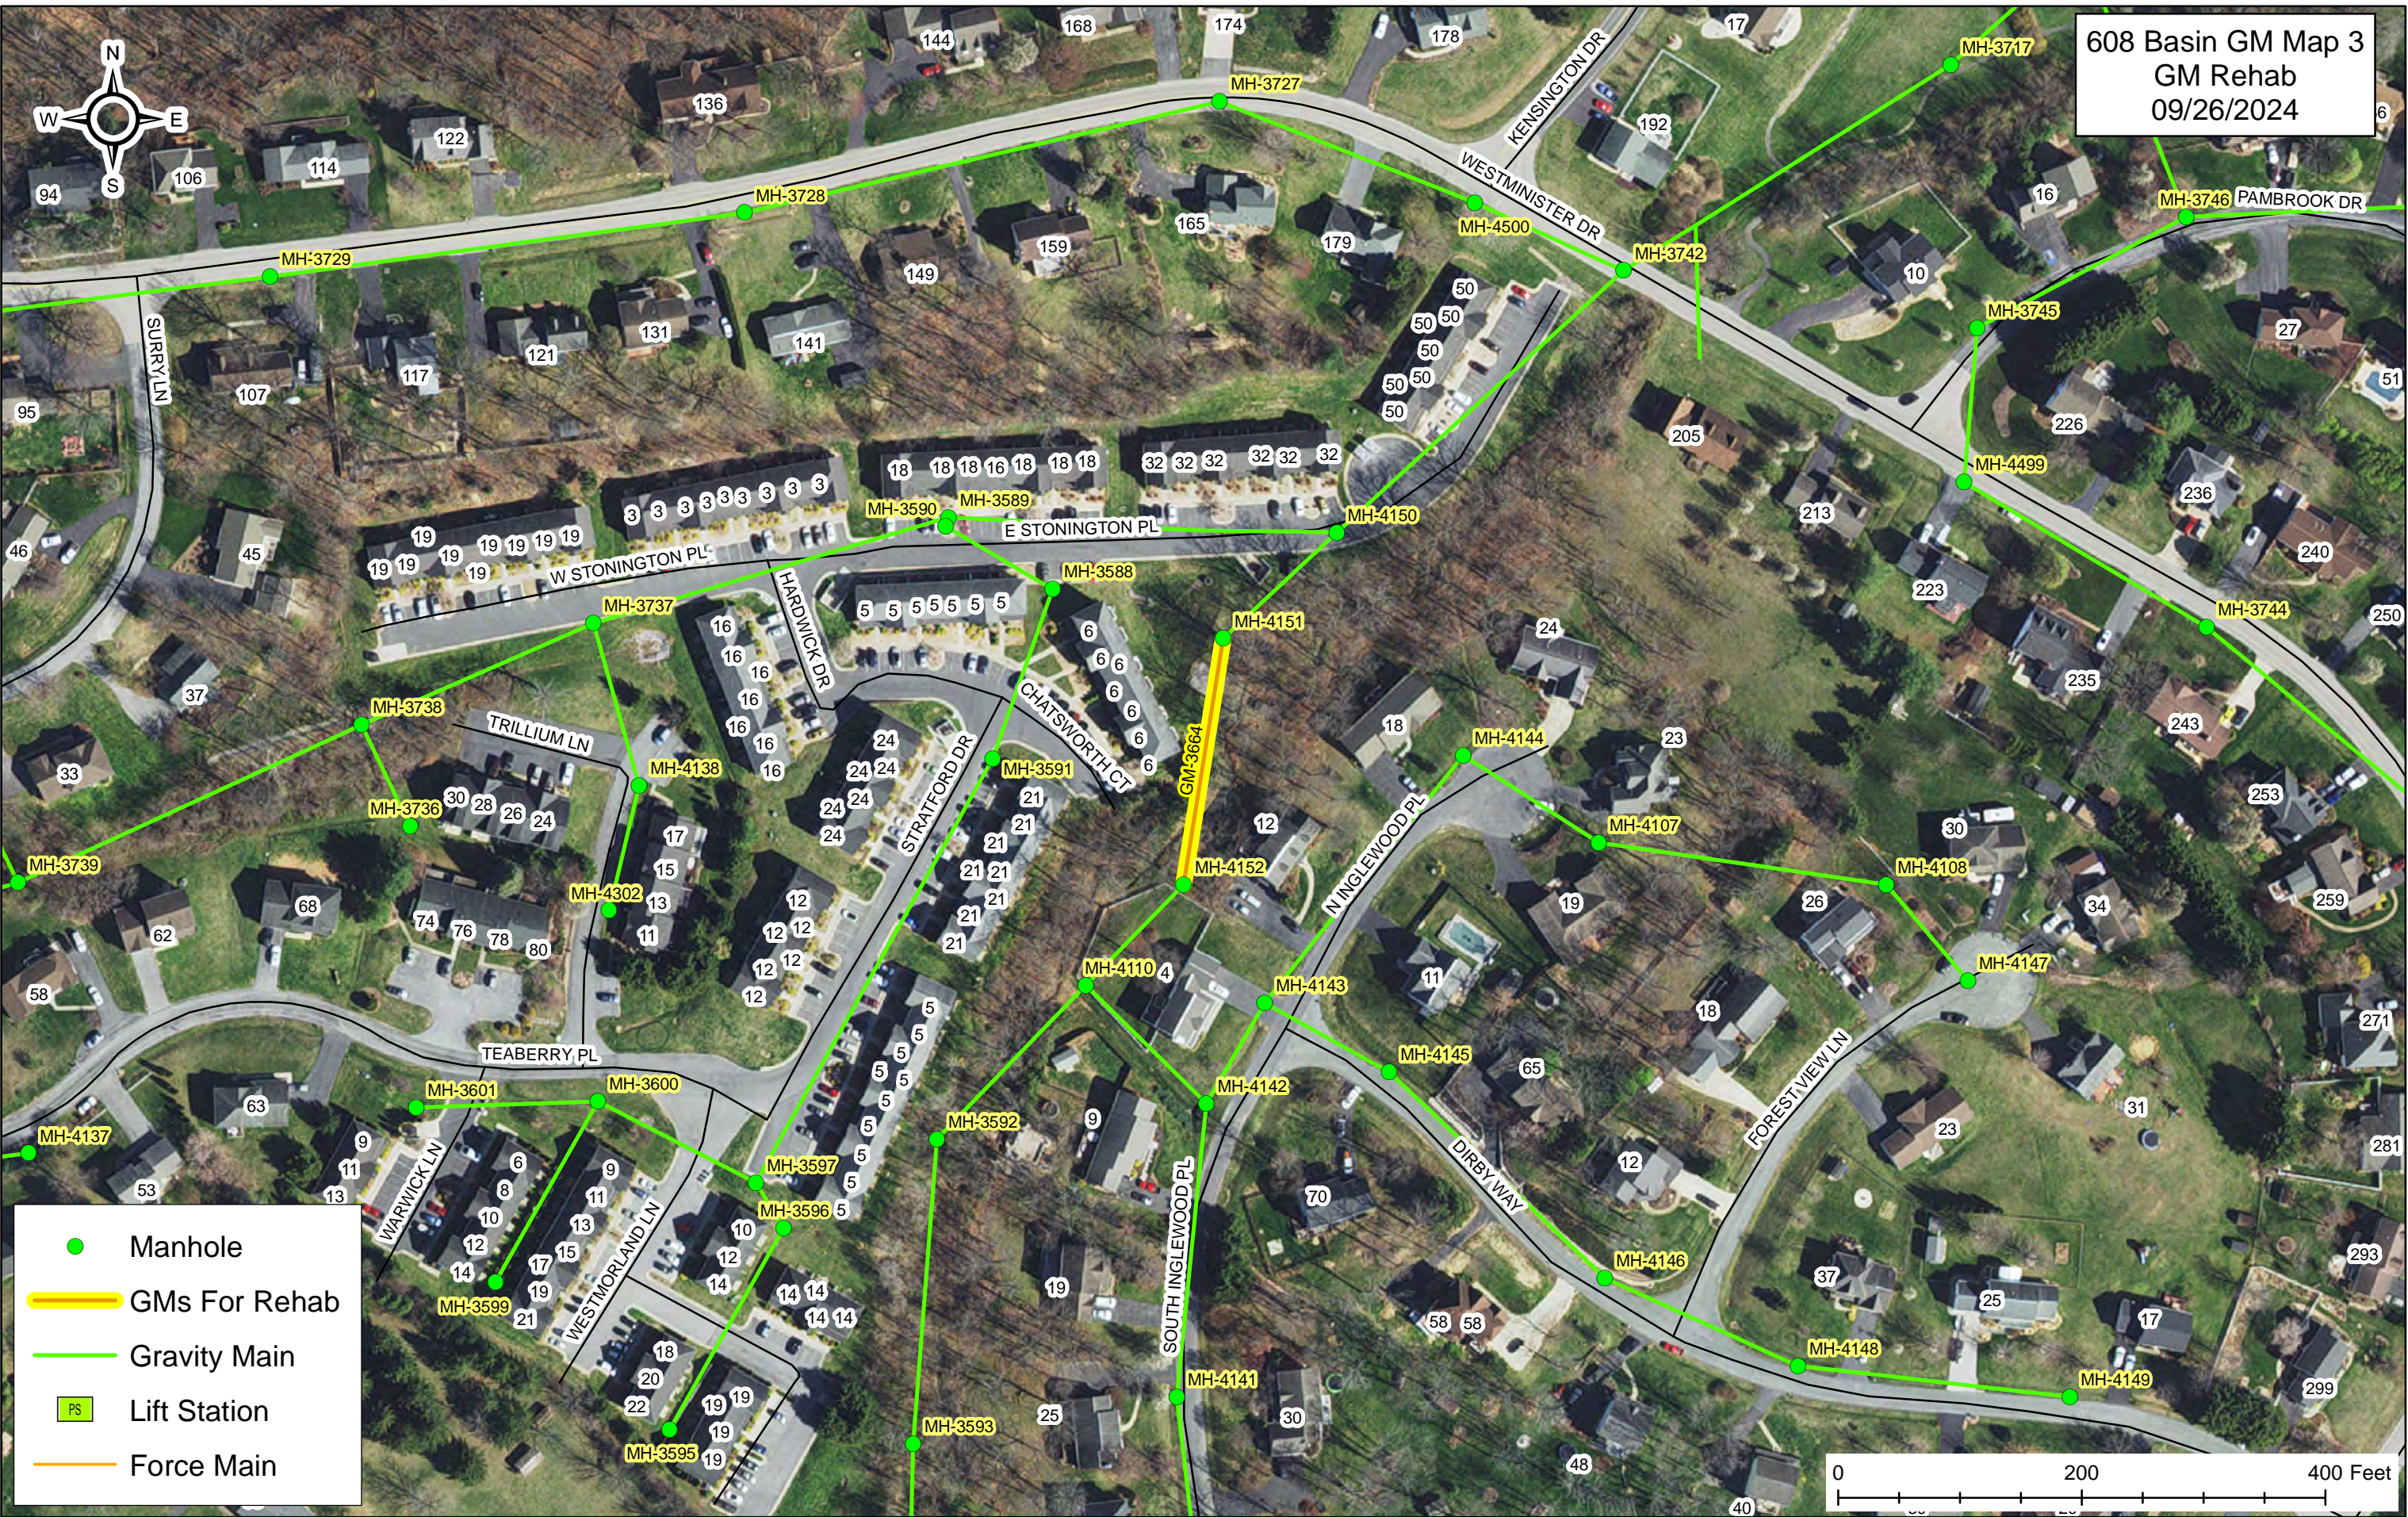

0 200 400 Feet

608 Basin GM Map 2
GM Rehab
09/26/2024

- Manhole
- ▬ GMs For Rehab
- ▬ Gravity Main
- PS Lift Station
- ▬ Force Main

0 200 400 Feet

608 Basin GM Map 3
GM Rehab
09/26/2024

- Manhole
- GMs For Rehab
- Gravity Main
- PS Lift Station
- Force Main

- Manhole
- ▬ GMs For Rehab
- ▬ Gravity Main
- PS Lift Station
- ▬ Force Main

608 Basin GM Map 5
GM Rehab
09/26/2024

- Manhole
- ▬ GMs For Rehab
- ▬ Gravity Main
- PS Lift Station
- ▬ Force Main

608 Basin GM Map 6
GM Rehab
09/26/2024