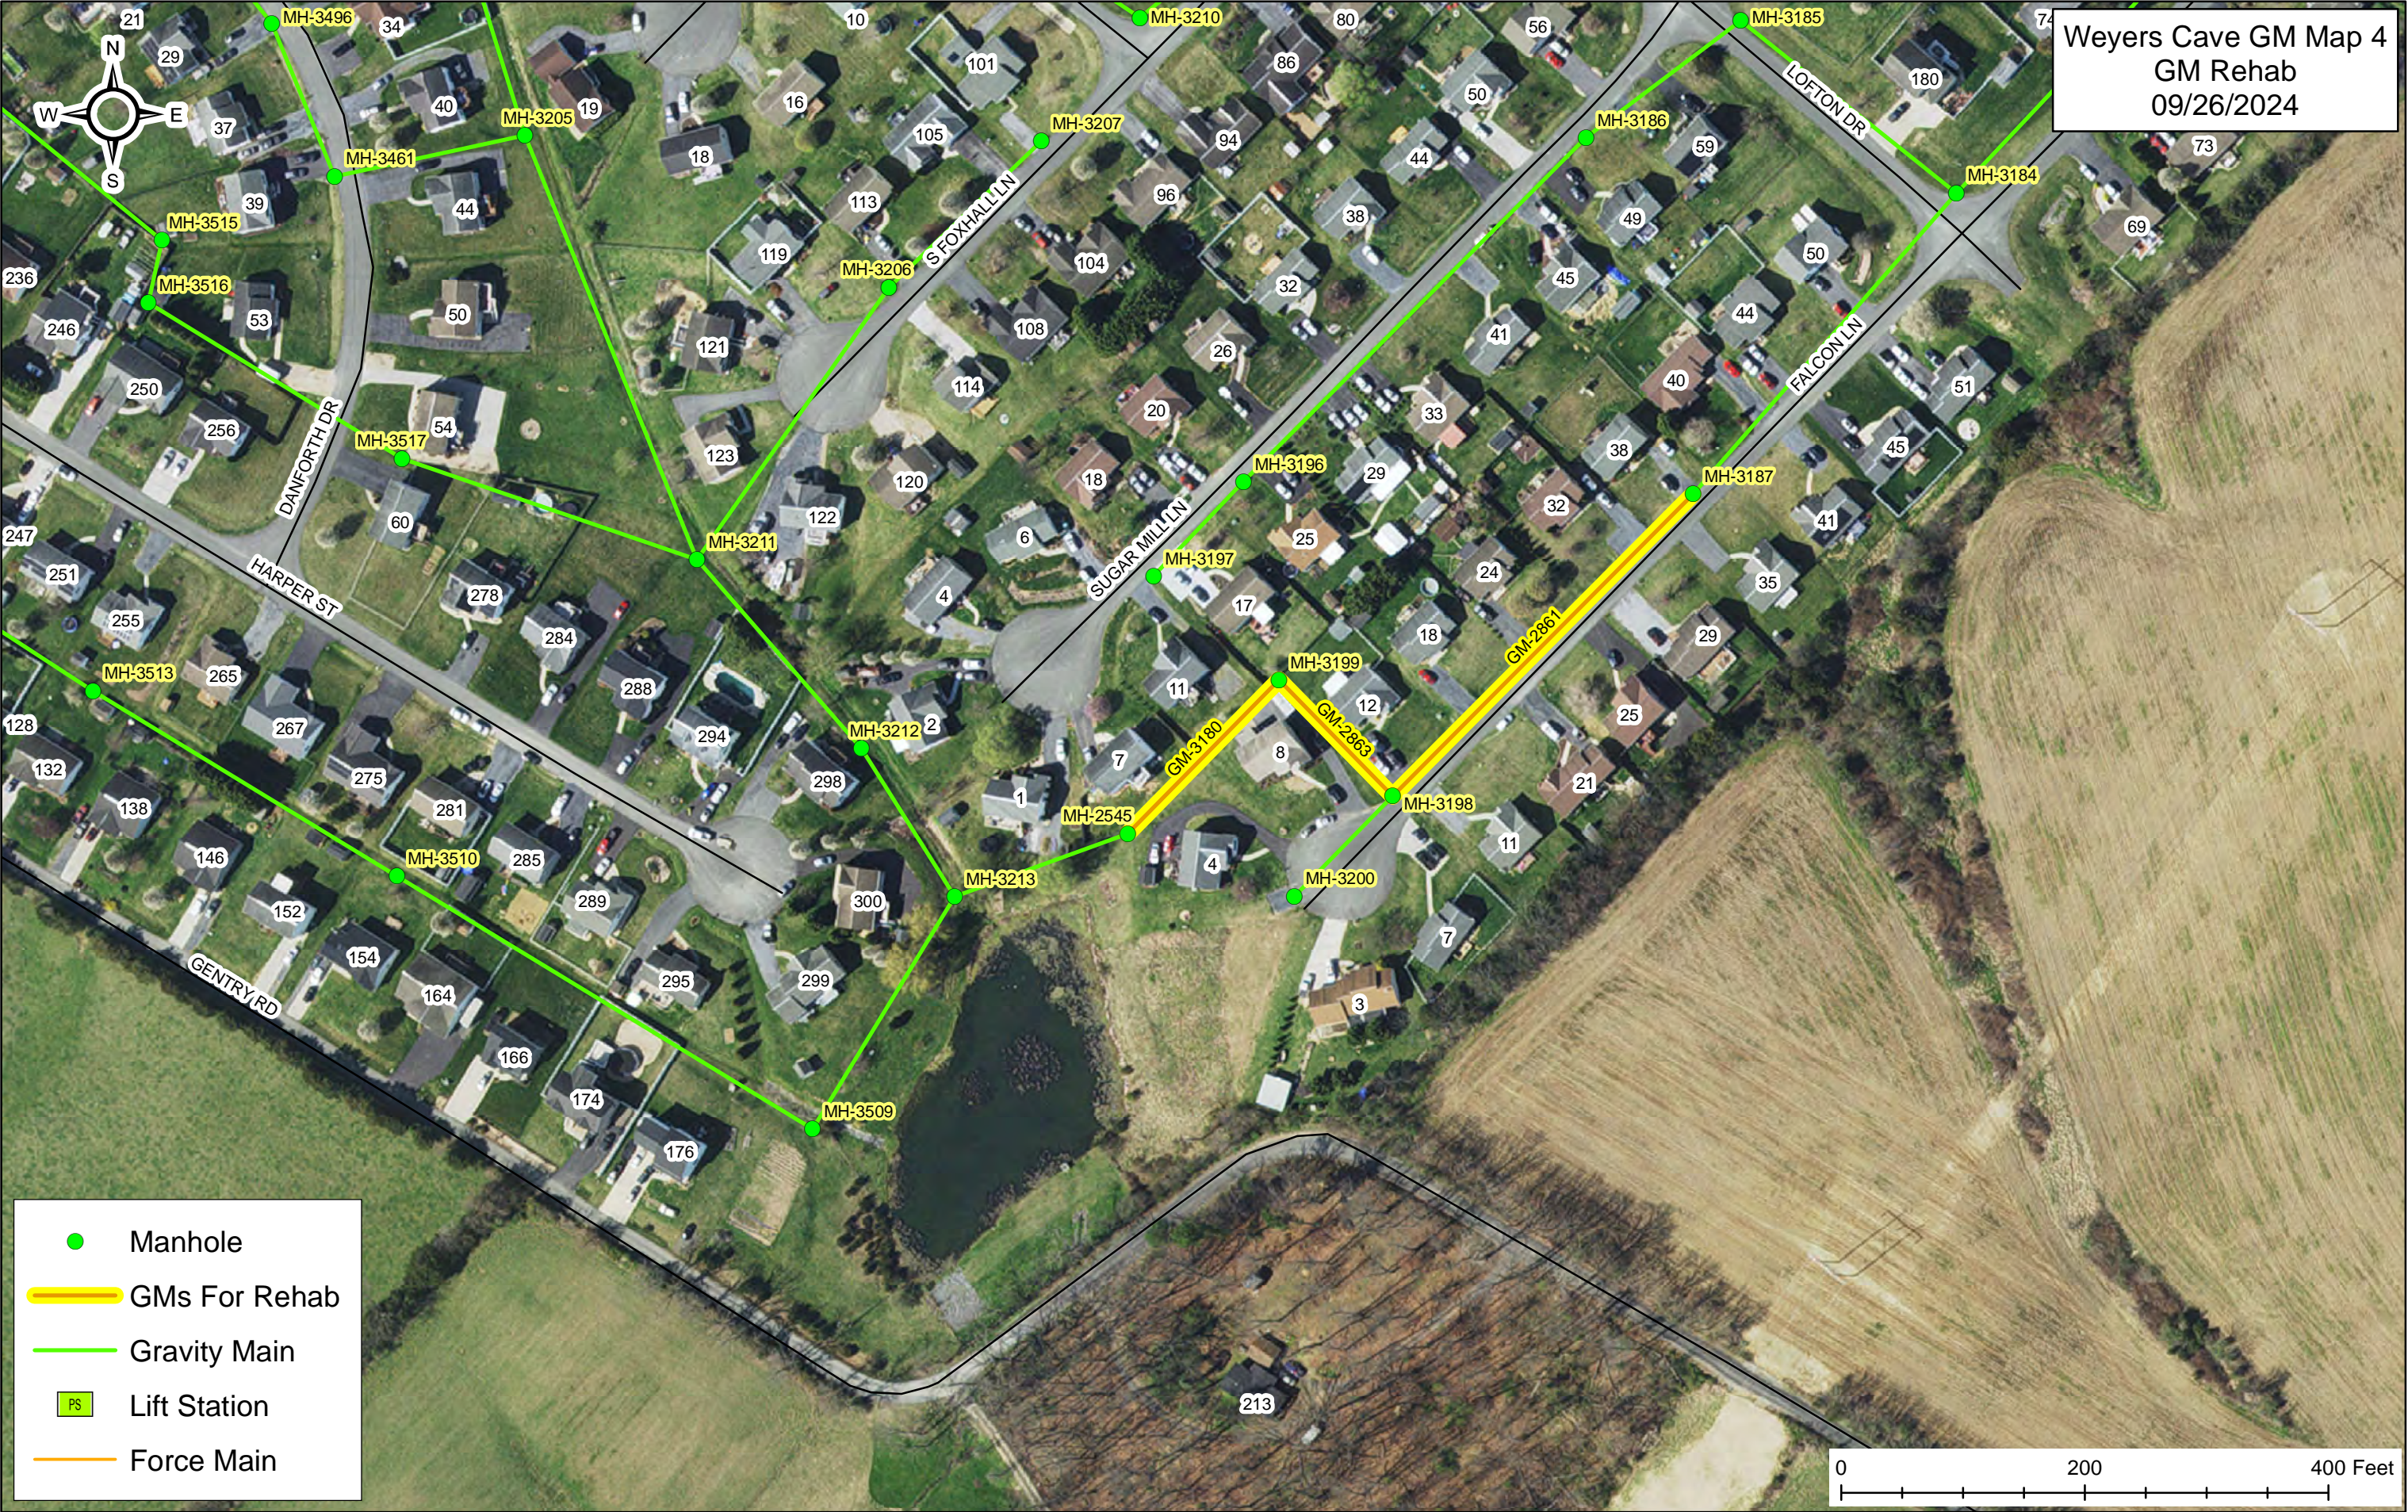

Weyers Cave GM Map 1
GM Rehab
09/26/2024

- Manhole
- ▬ GMs For Rehab
- ▬ Gravity Main
- PS Lift Station
- ▬ Force Main

Weyers Cave GM Map 2
GM Rehab
09/26/2024

- Manhole
- GMs For Rehab
- Gravity Main
- PS Lift Station
- Force Main

Weyers Cave GM Map 3
GM Rehab
09/26/2024

- Manhole
- GMs For Rehab
- Gravity Main
- PS Lift Station
- Force Main

0 200 400 Feet

- Manhole
- ▬ GMs For Rehab
- ▬ Gravity Main
- PS Lift Station
- ▬ Force Main