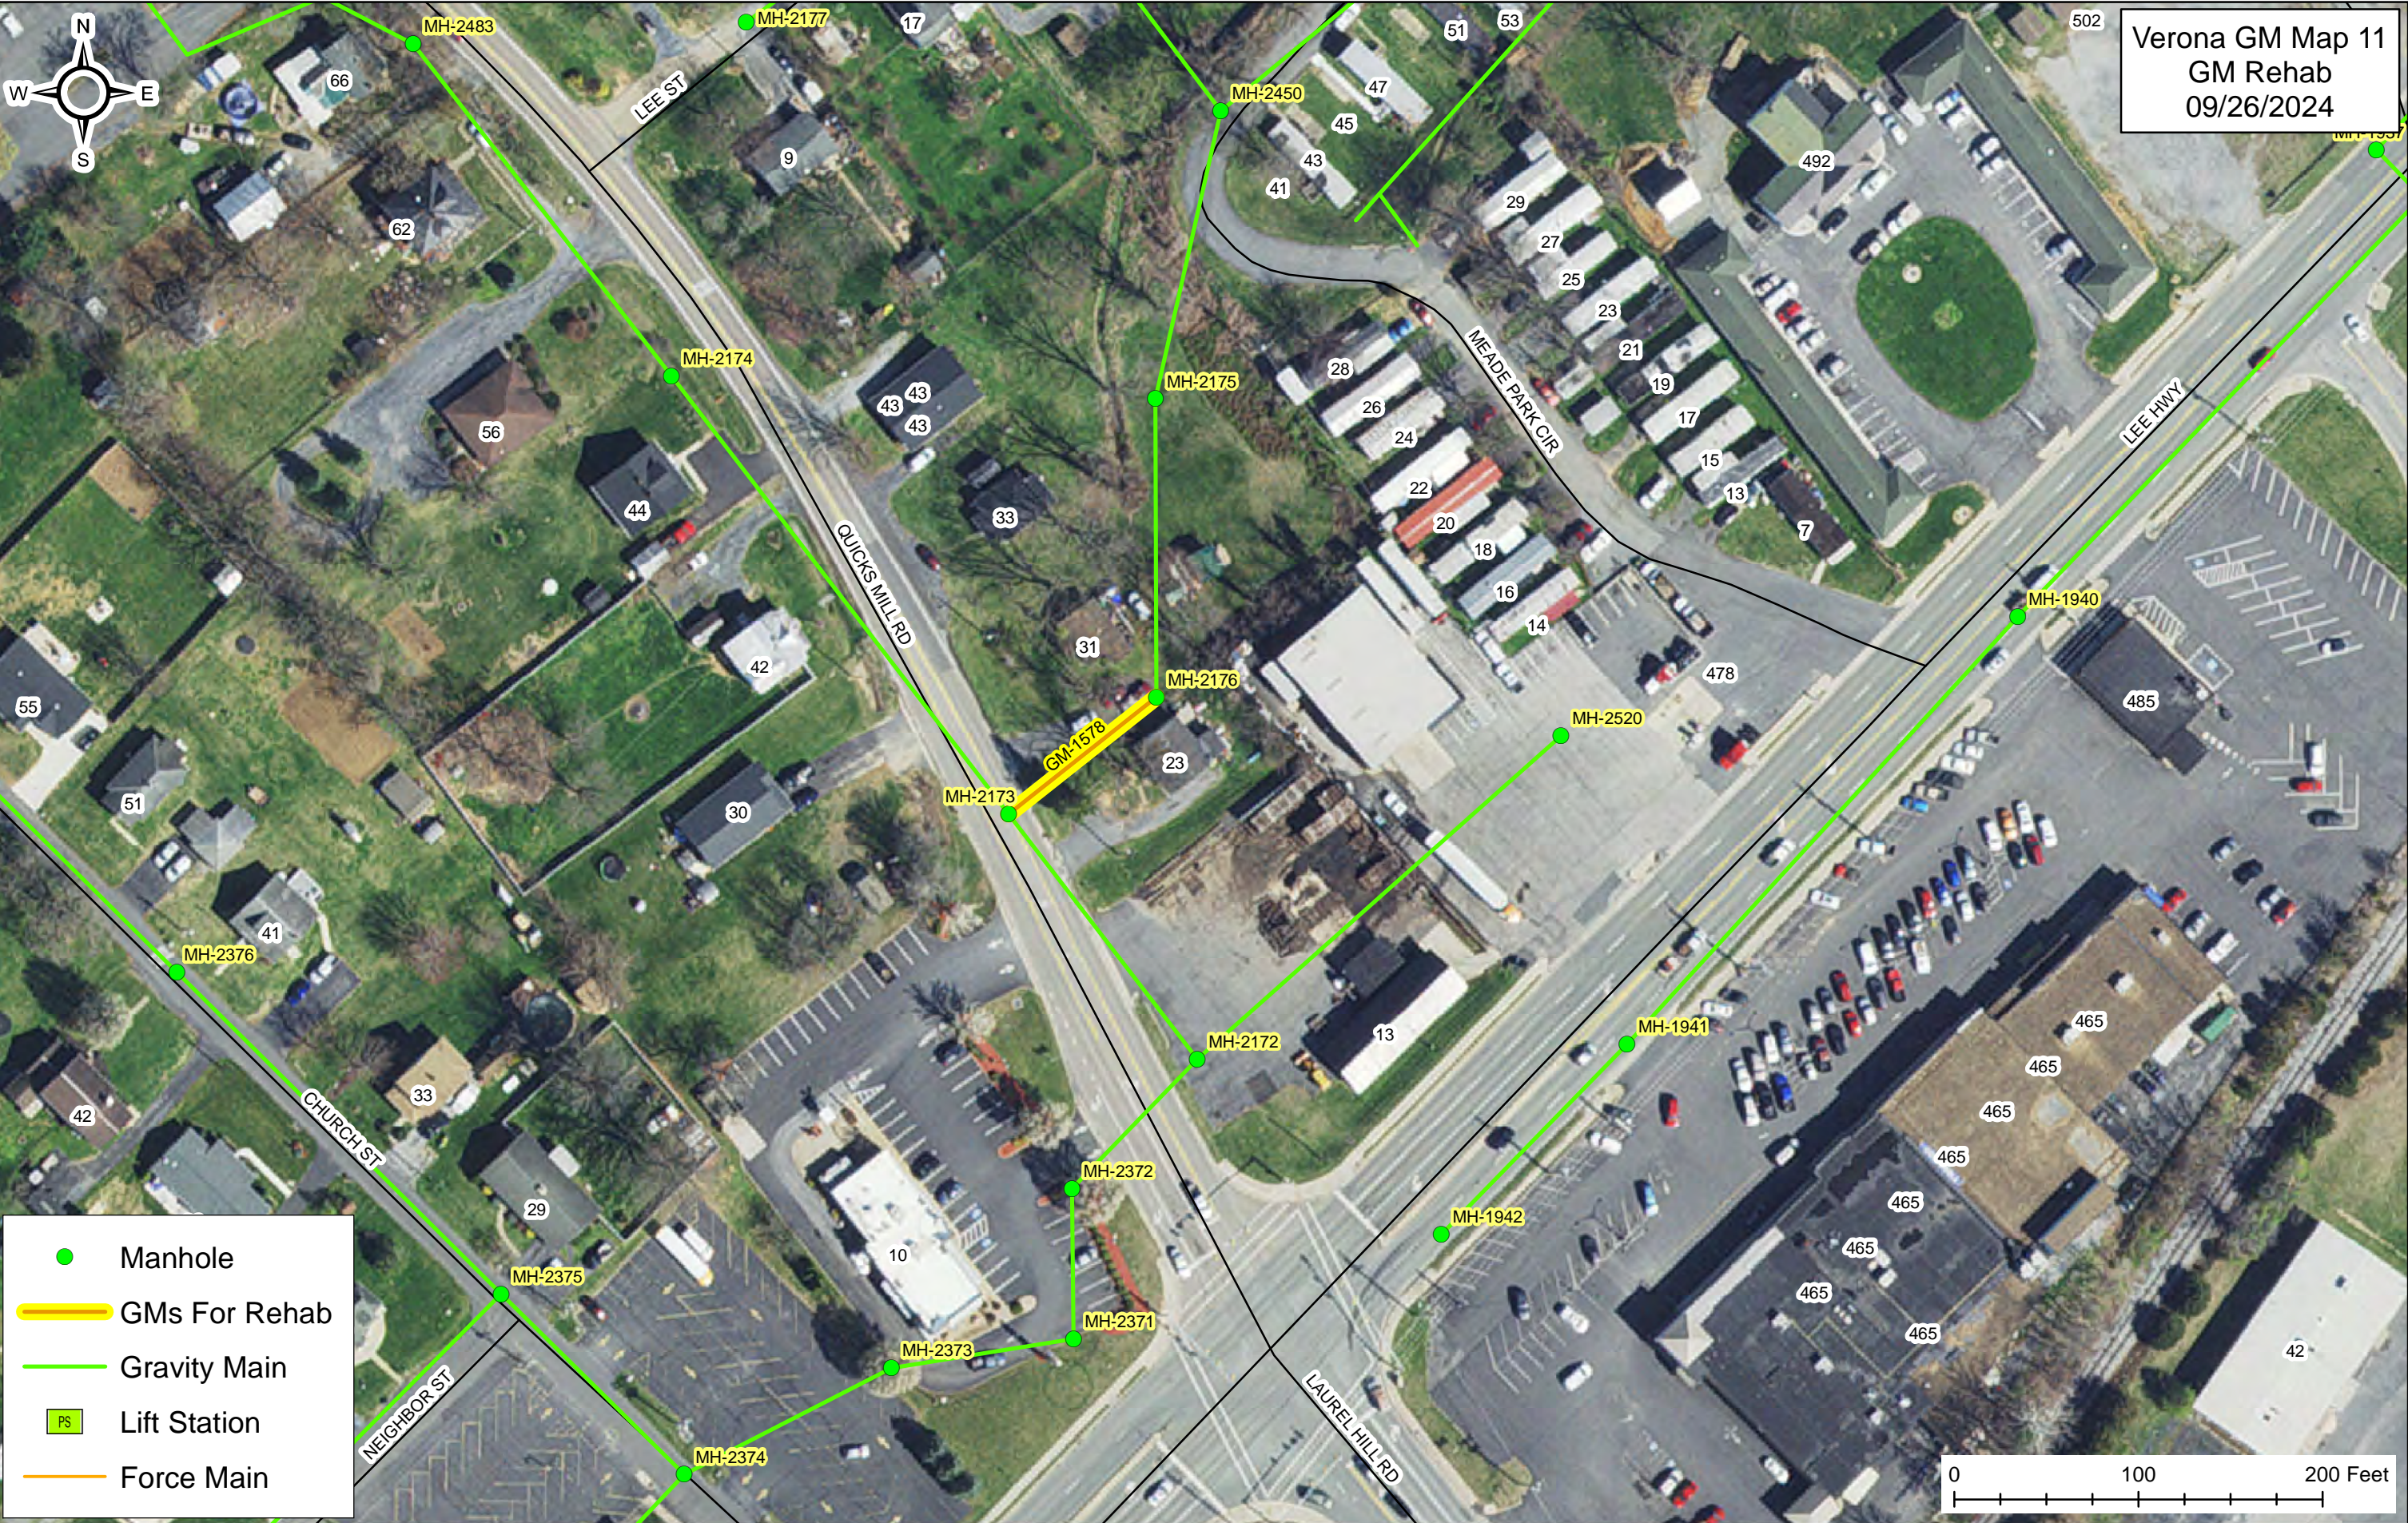

- Manhole
- ▬ GMs For Rehab
- ▬ Gravity Main
- PS Lift Station
- ▬ Force Main

0 100 200 Feet

Verona GM Map 7
GM Rehab
09/26/2024

- Manhole
- ▬ GMs For Rehab
- ▬ Gravity Main
- ▭ PS Lift Station
- ▬ Force Main

Verona GM Map 8
GM Rehab
09/26/2024

Verona GM Map 9
GM Rehab
09/26/2024

- Manhole
- ▬ GMs For Rehab
- ▬ Gravity Main
- PS Lift Station
- ▬ Force Main

Verona GM Map 10
GM Rehab
09/26/2024

- Manhole
- ▬ GMs For Rehab
- ▬ Gravity Main
- ▭ PS Lift Station
- ▬ Force Main

0 100 200 Feet

- Manhole
- GMs For Rehab
- Gravity Main
- PS Lift Station
- Force Main

0 100 200 Feet

- Manhole
- ▬ GMs For Rehab
- ▬ Gravity Main
- PS Lift Station
- ▬ Force Main

Ridgeview GM Map 1
GM Rehab
09/26/2024