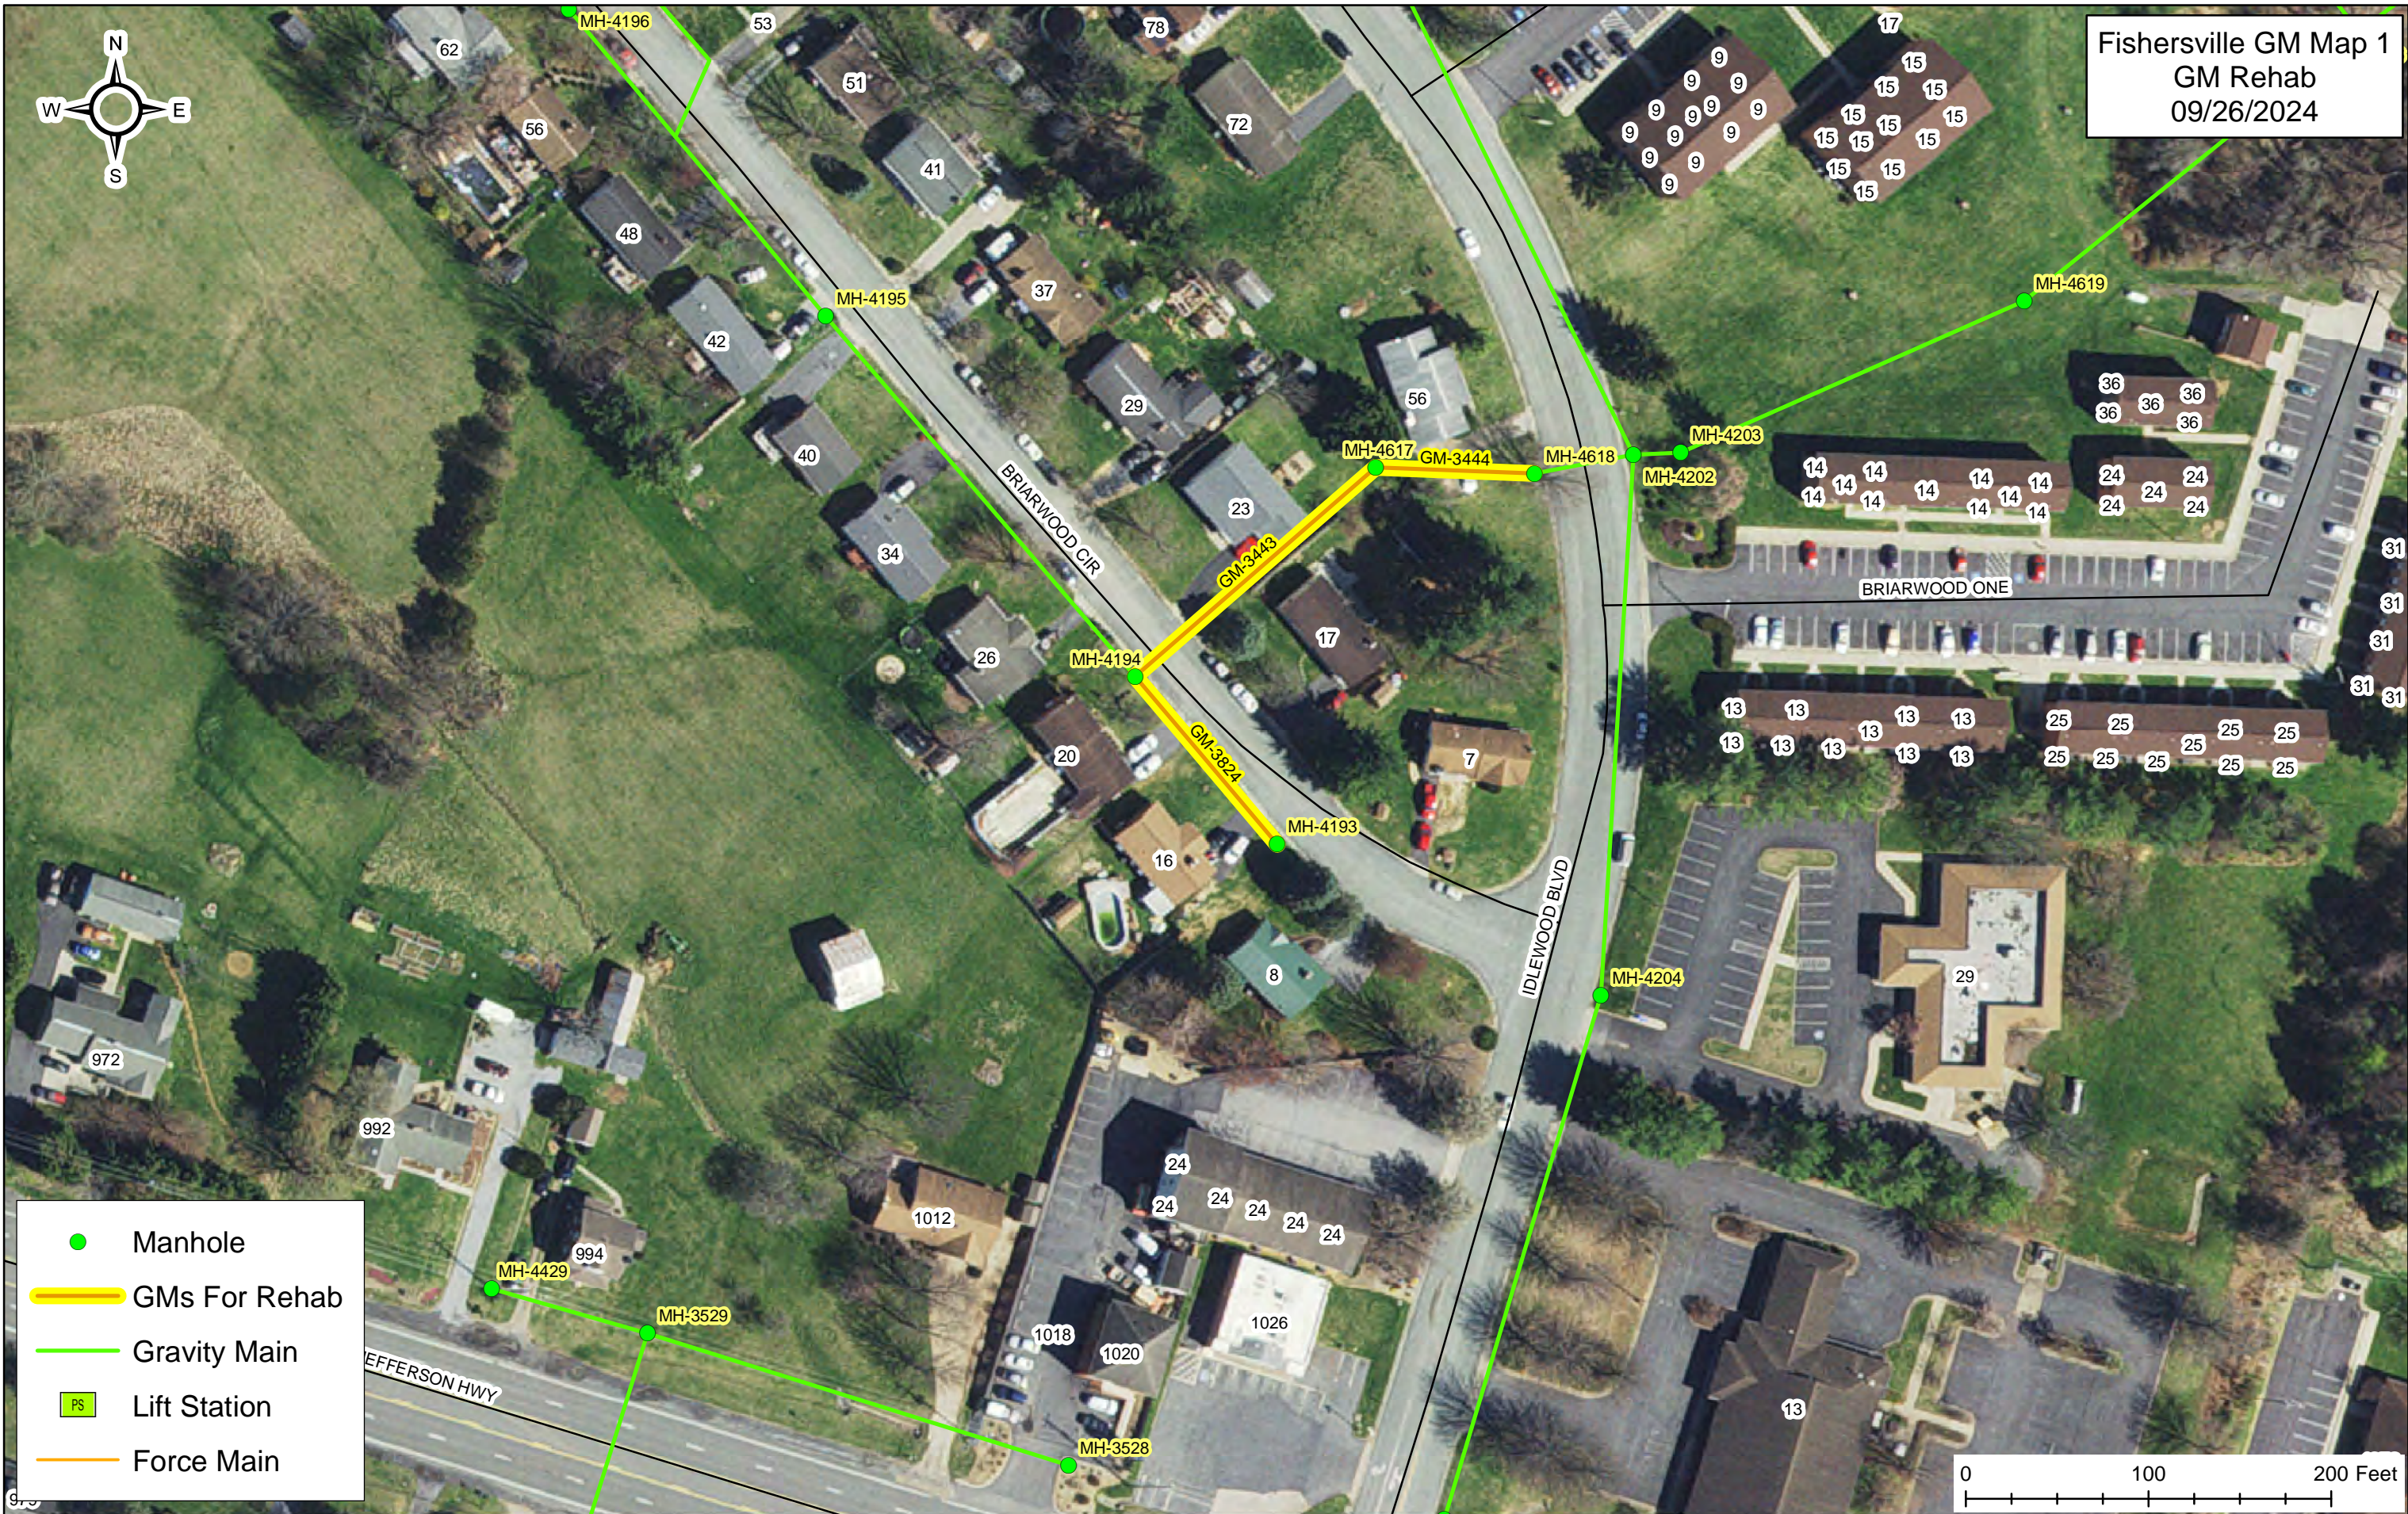

- Manhole
- ▬ GMs For Rehab
- ▬ Gravity Main
- ▭ PS Lift Station
- ▬ Force Main

0 100 200 Feet

608 Basin GM Map 7
GM Rehab
09/26/2024

- Manhole
- GMs For Rehab
- Gravity Main
- PS Lift Station
- Force Main

608 Basin GM Map 8
GM Rehab
09/26/2024

- Manhole
- ▬ GMs For Rehab
- ▬ Gravity Main
- ▭ PS Lift Station
- ▬ Force Main

Fishersville GM Map 1
GM Rehab
09/26/2024

- Manhole
- ▬ GMs For Rehab
- ▬ Gravity Main
- ▭ PS Lift Station
- ▬ Force Main