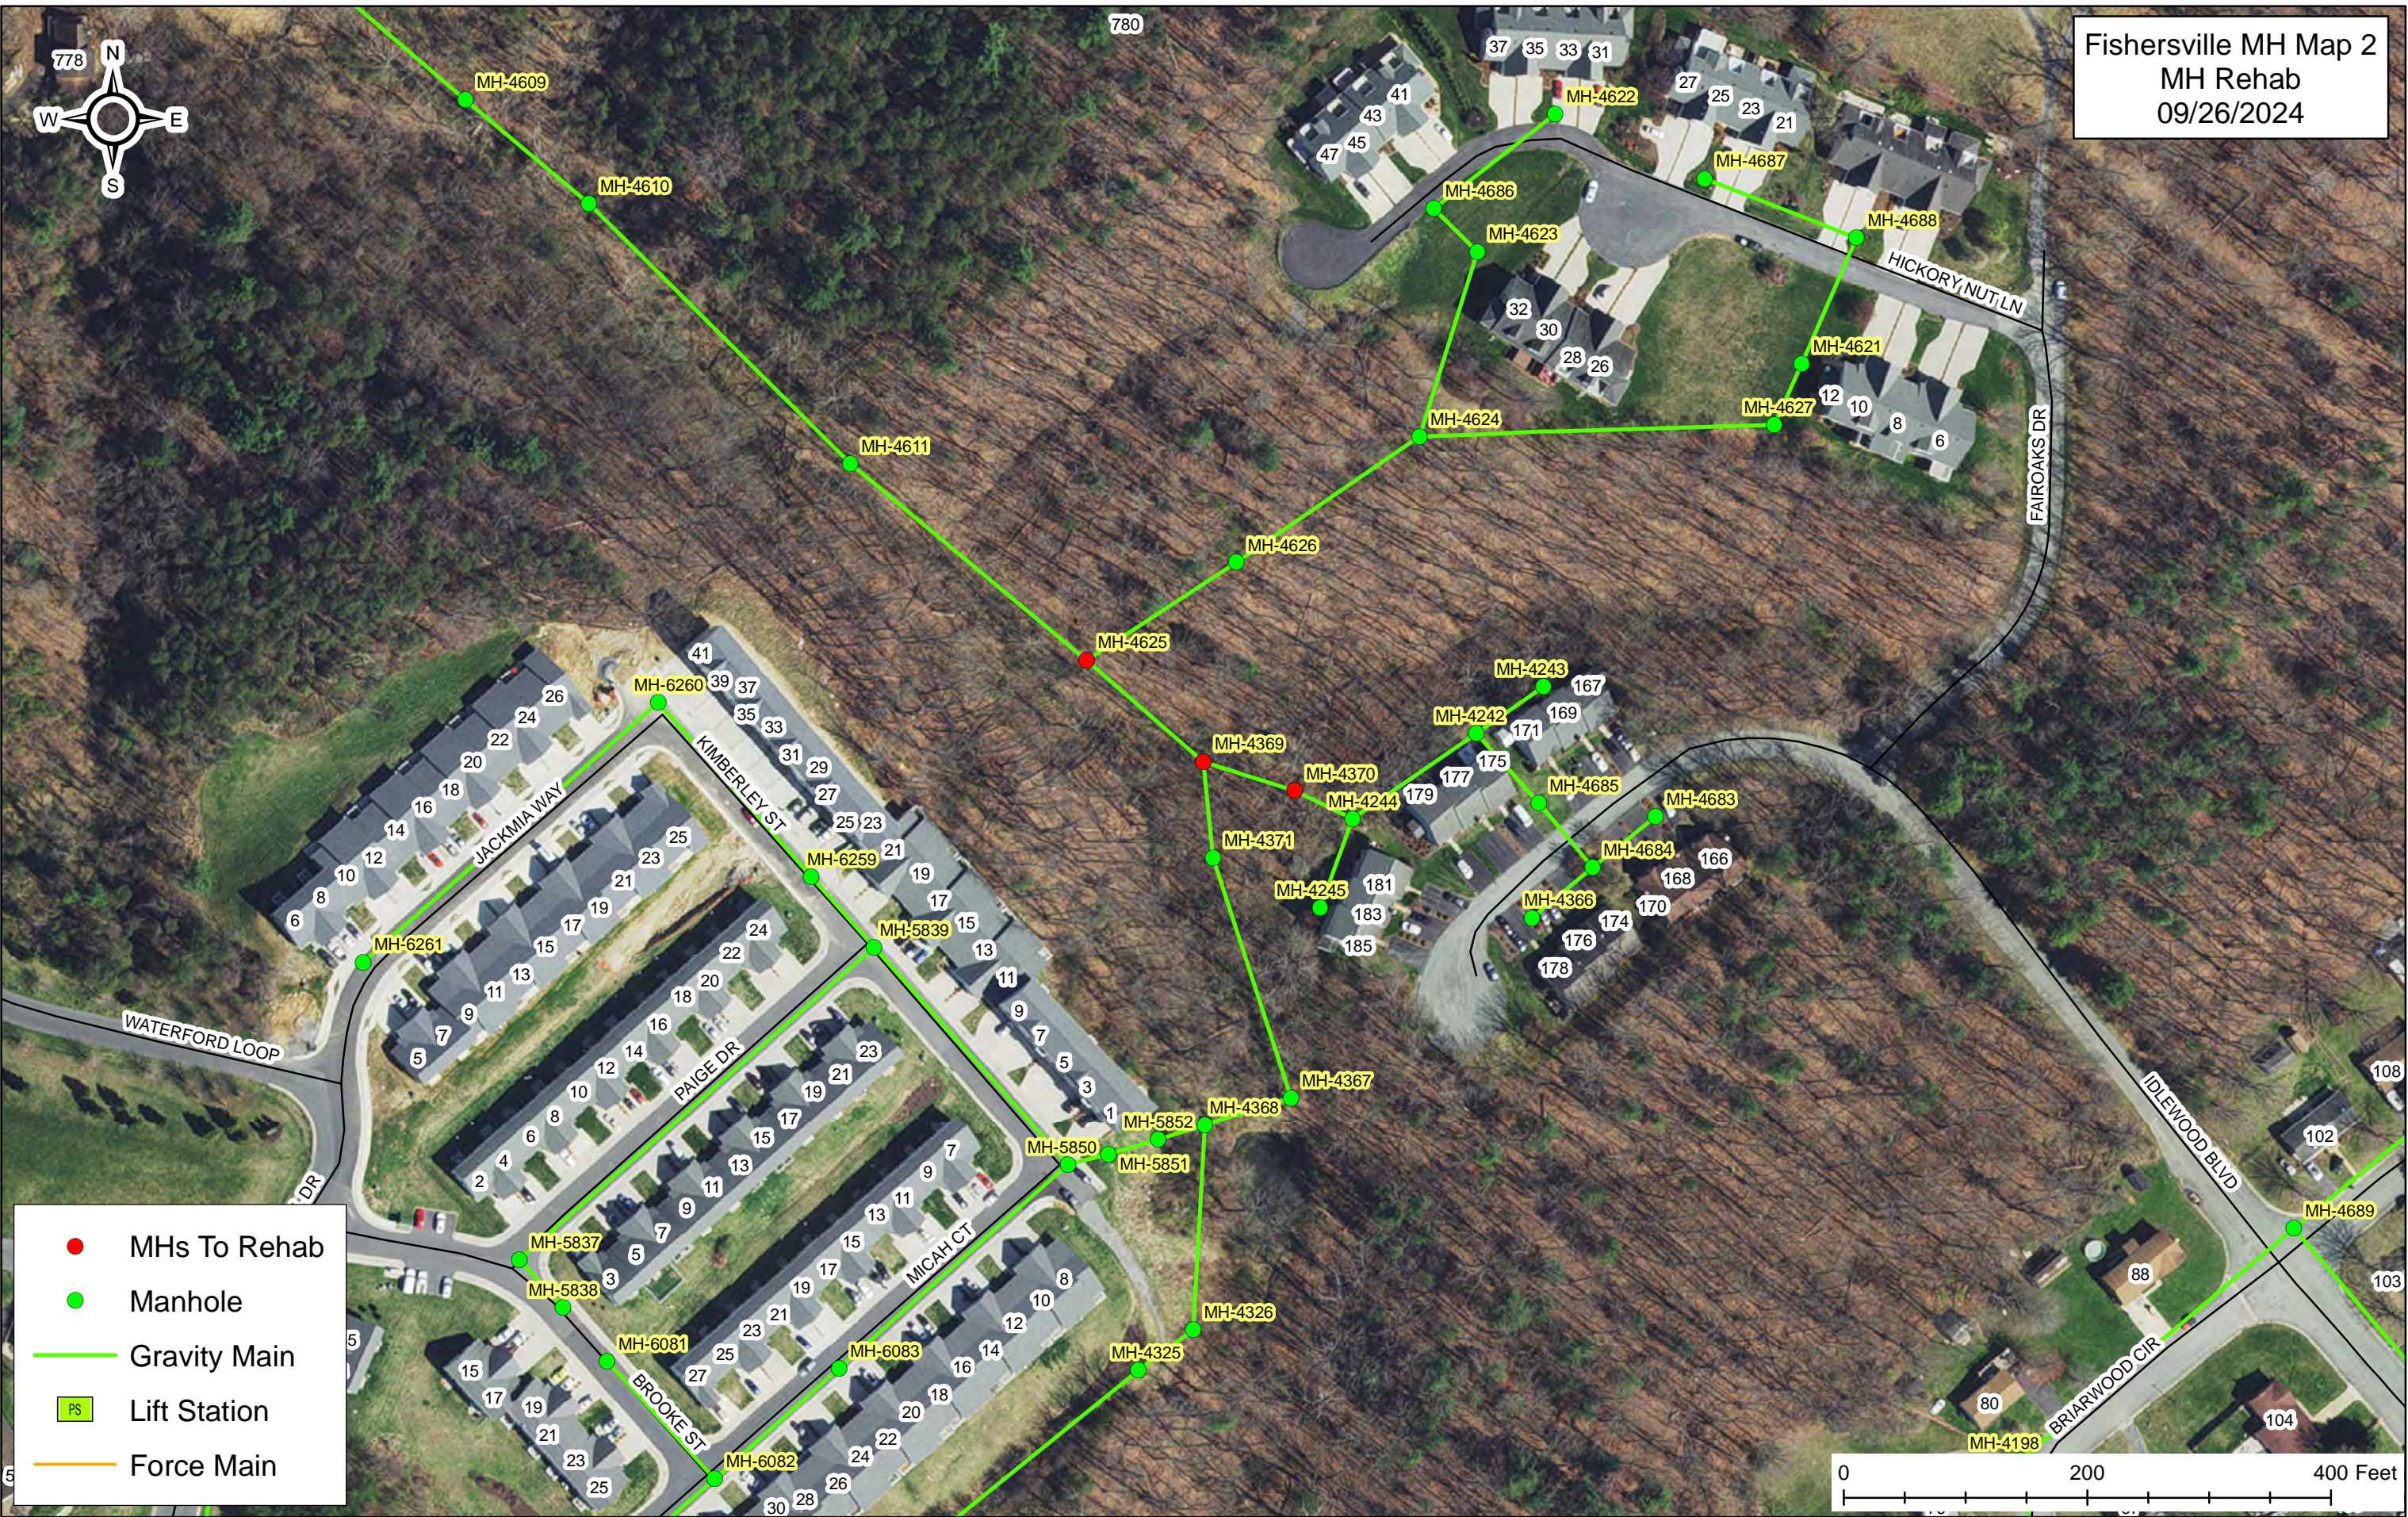

0 200 400 Feet

608 Basin MH Map 3
 MH Rehab
 09/26/2024

- MHs To Rehab
- Manhole
- Gravity Main
- PS Lift Station
- Force Main

0 200 400 Feet

Fishersville MH Map 1
MH Rehab
09/26/2024

- MHS To Rehab
- Manhole
- Gravity Main
- PS Lift Station
- Force Main

Fishersville MH Map 2
MH Rehab
09/26/2024

- MHS To Rehab
- Manhole
- Gravity Main
- PS Lift Station
- Force Main