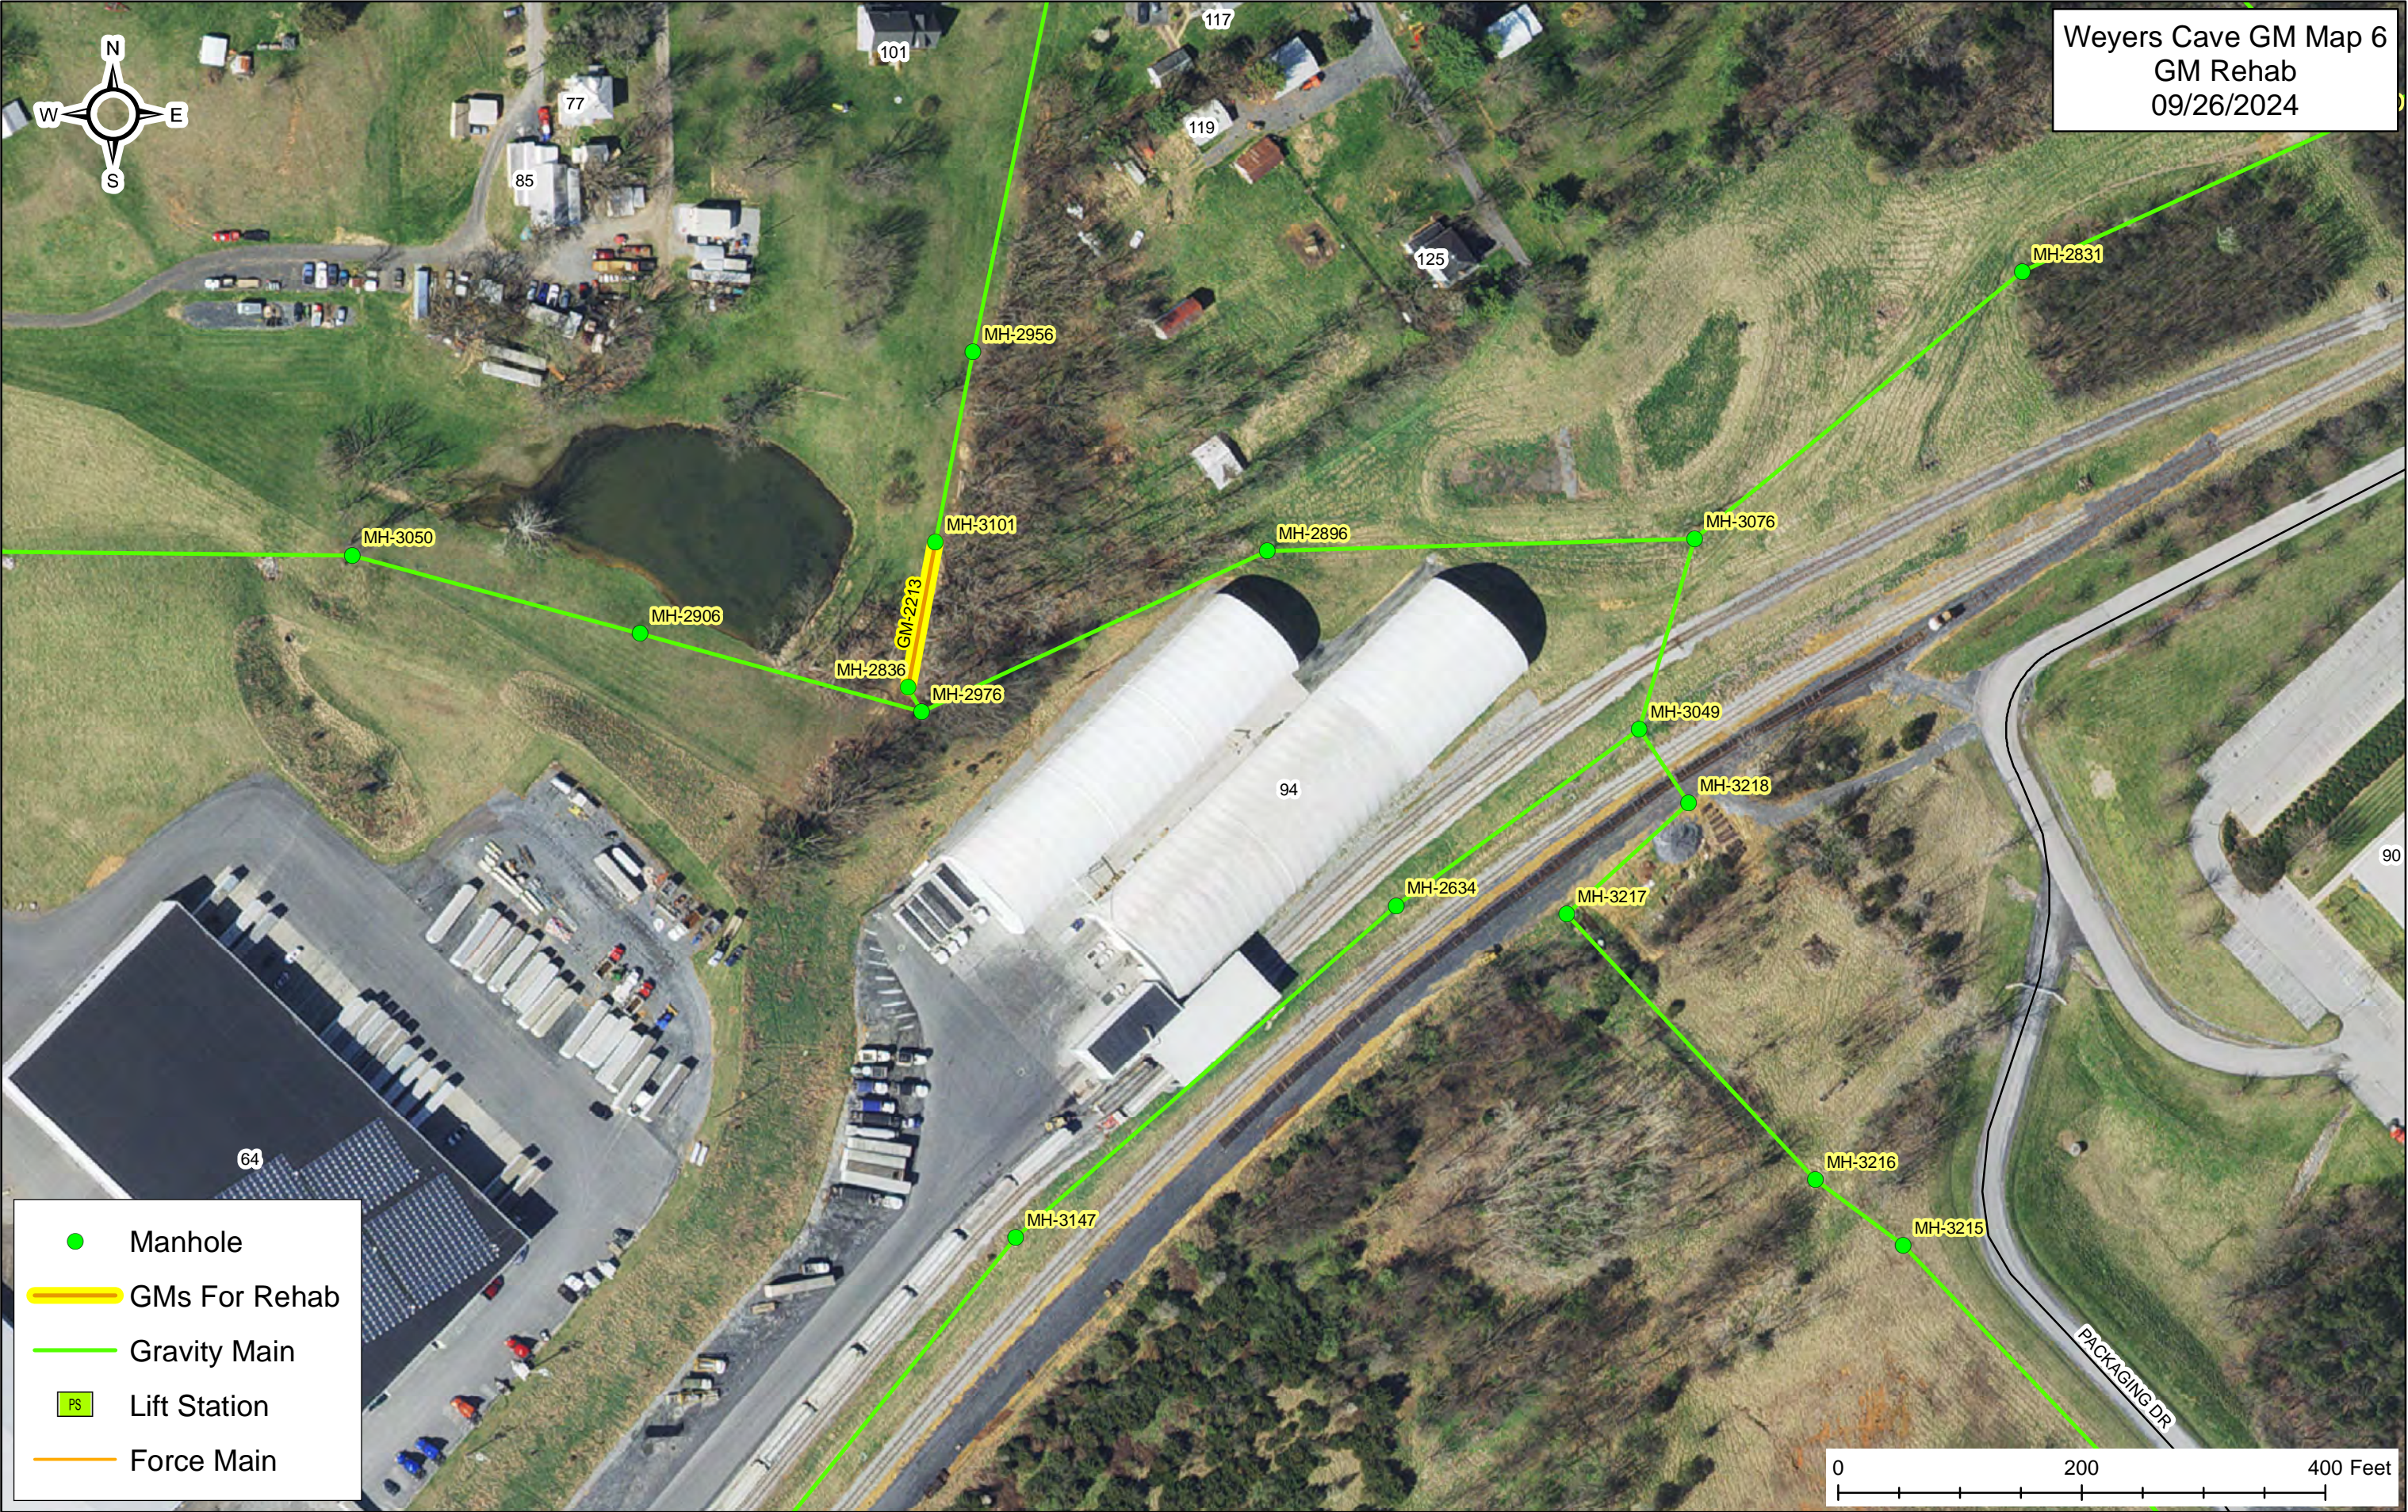

- Manhole
- ▬ GMs For Rehab
- ▬ Gravity Main
- PS Lift Station
- ▬ Force Main