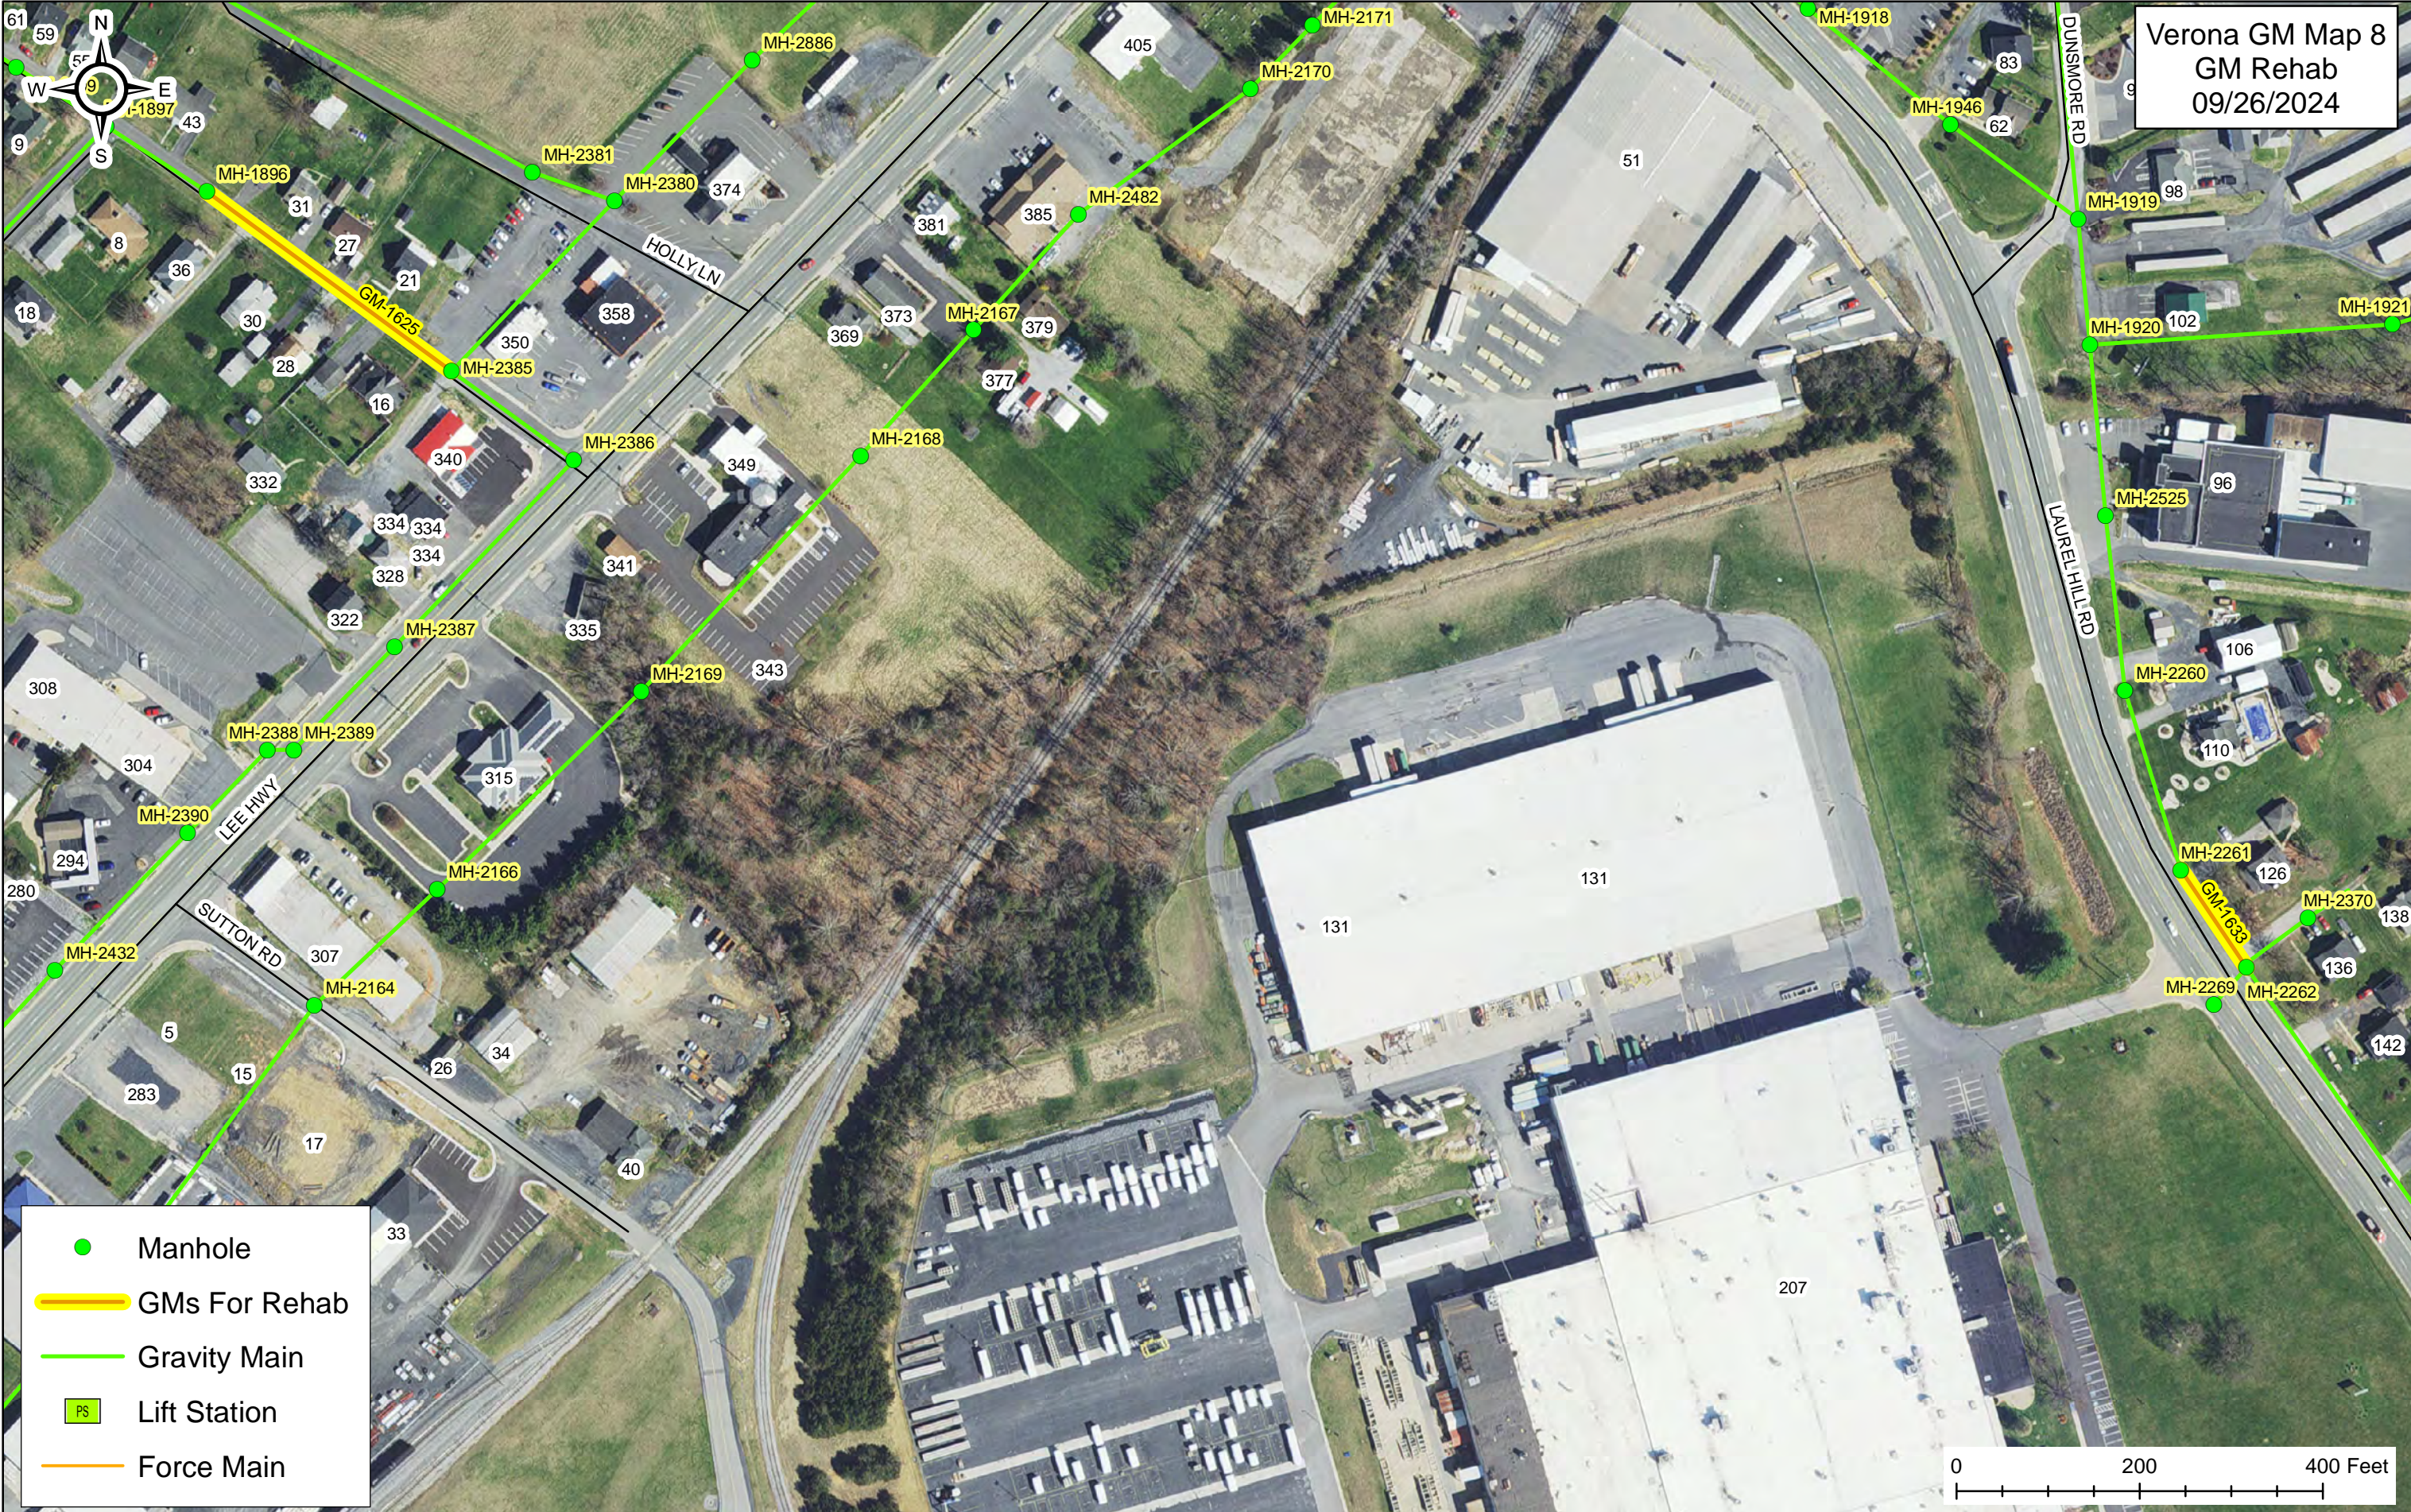

Verona GM Map 8
GM Rehab
09/26/2024