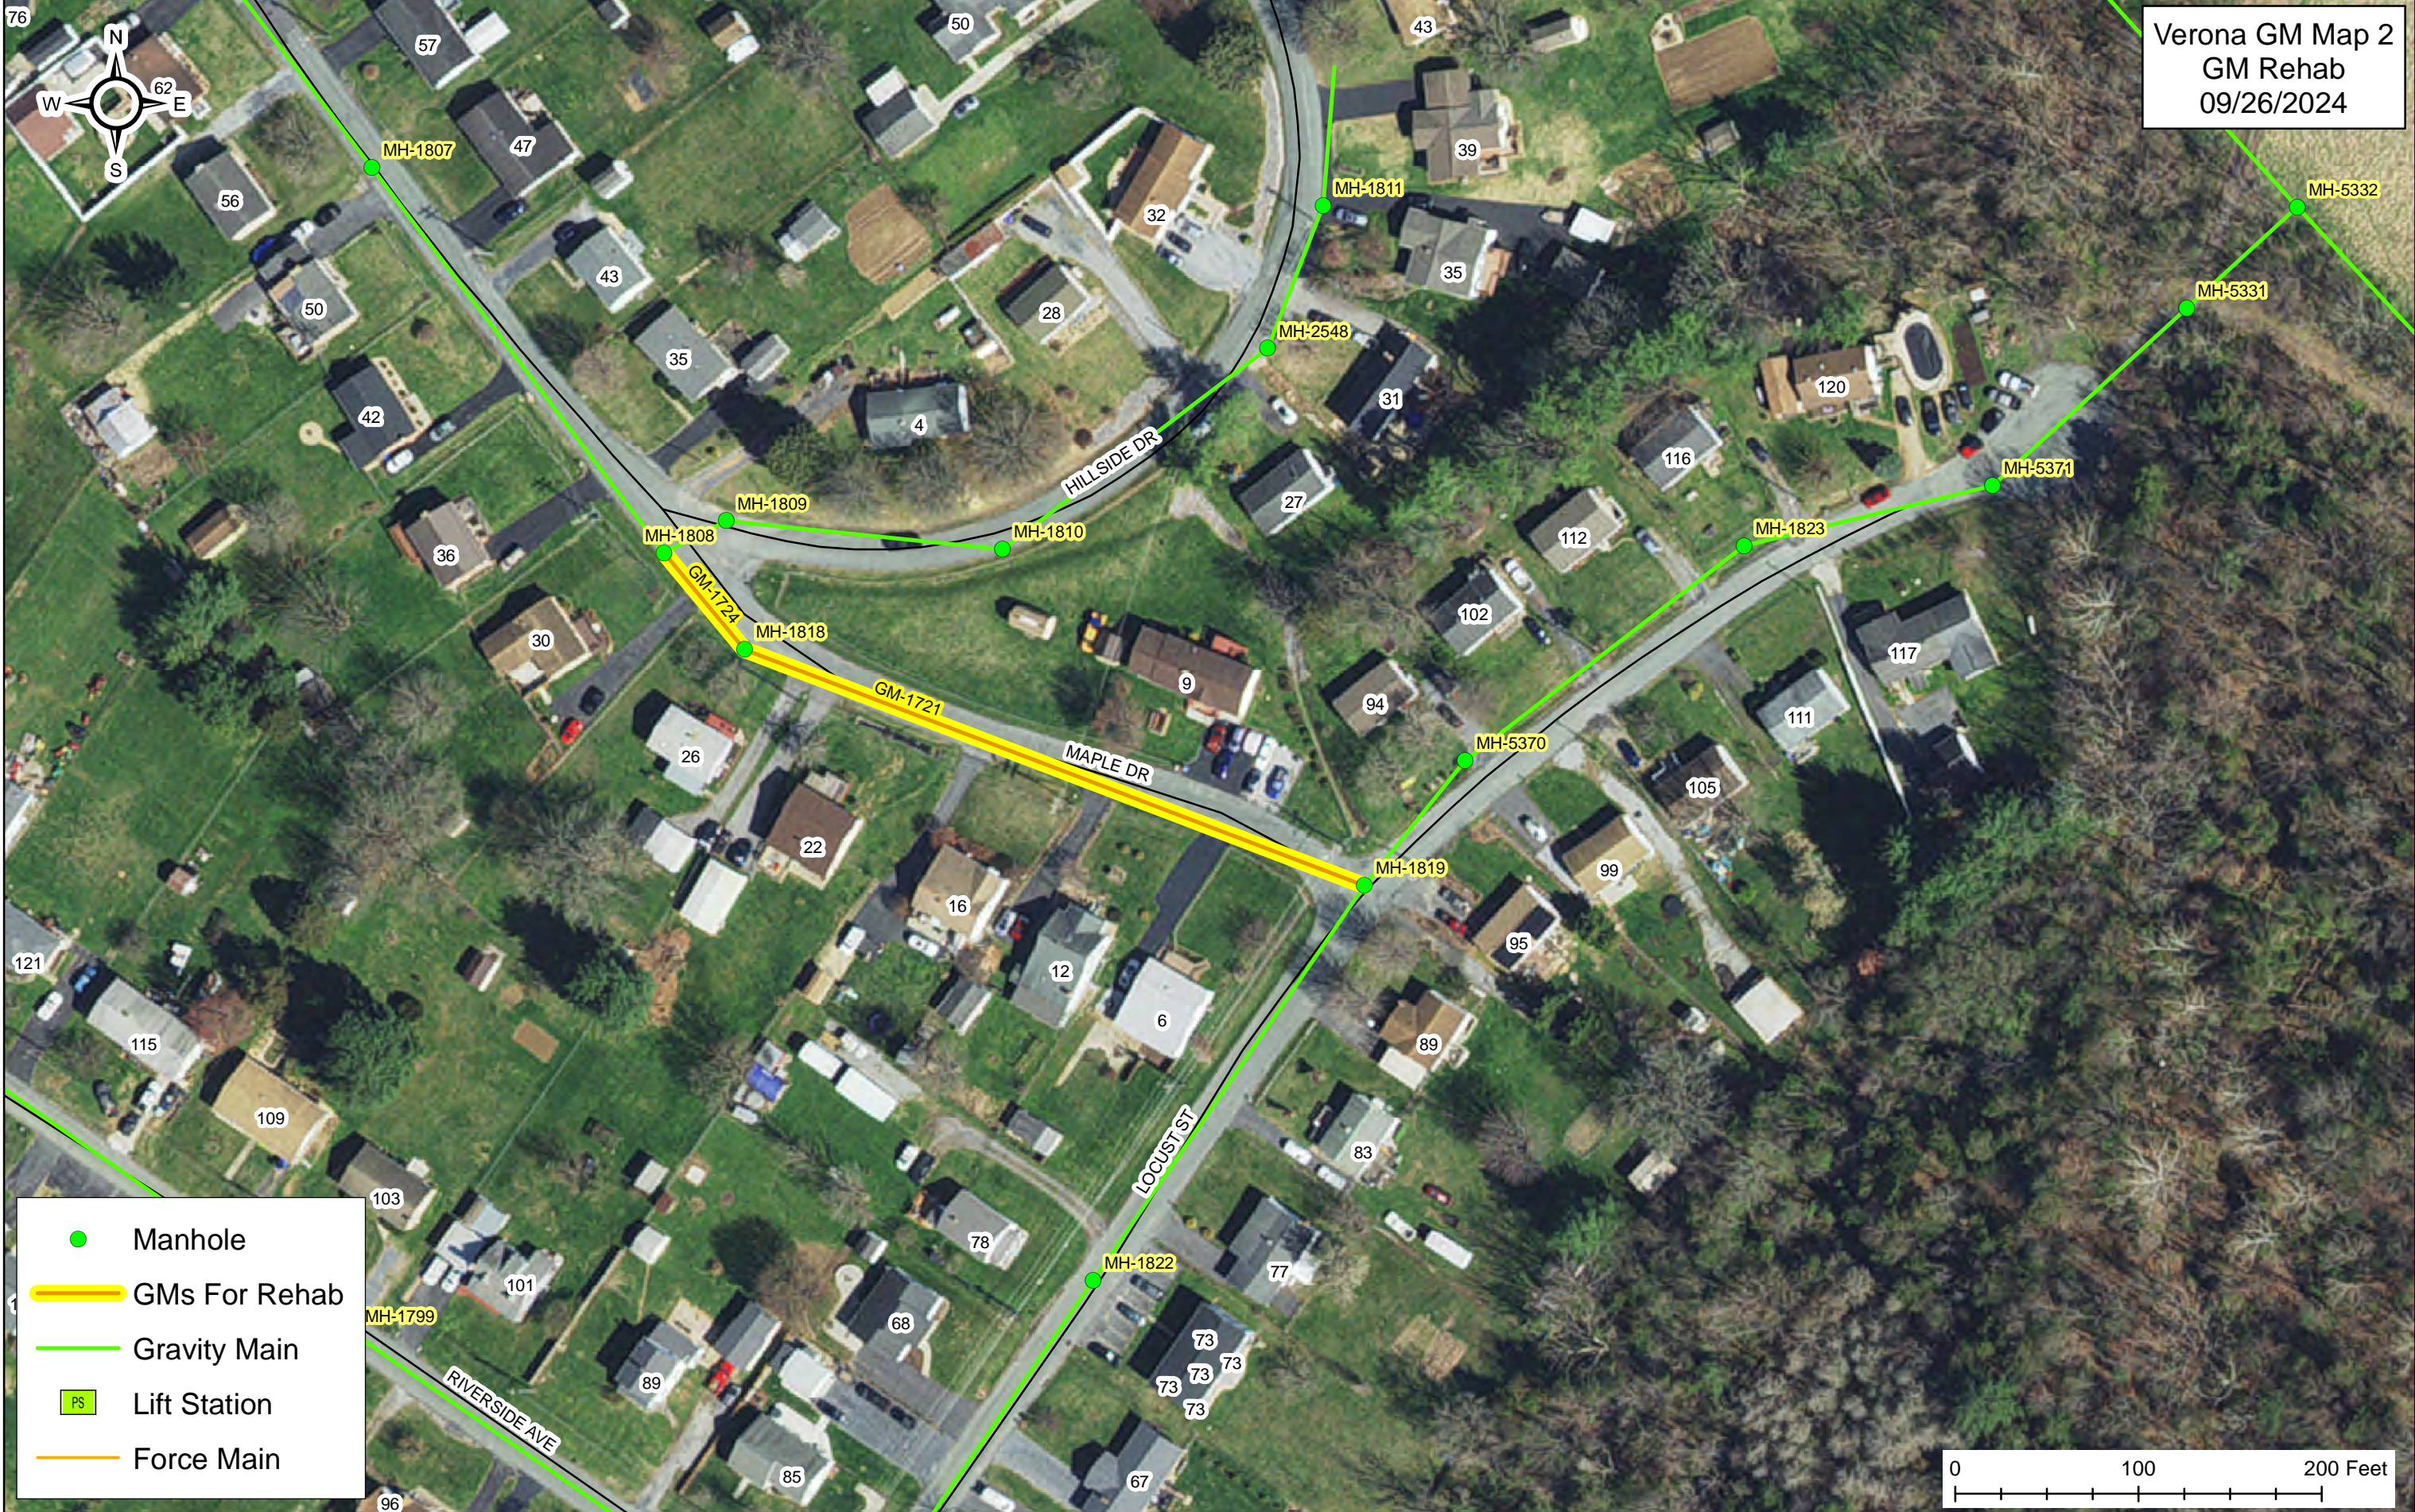

- Manhole
- GMs For Rehab
- Gravity Main
- PS Lift Station
- Force Main