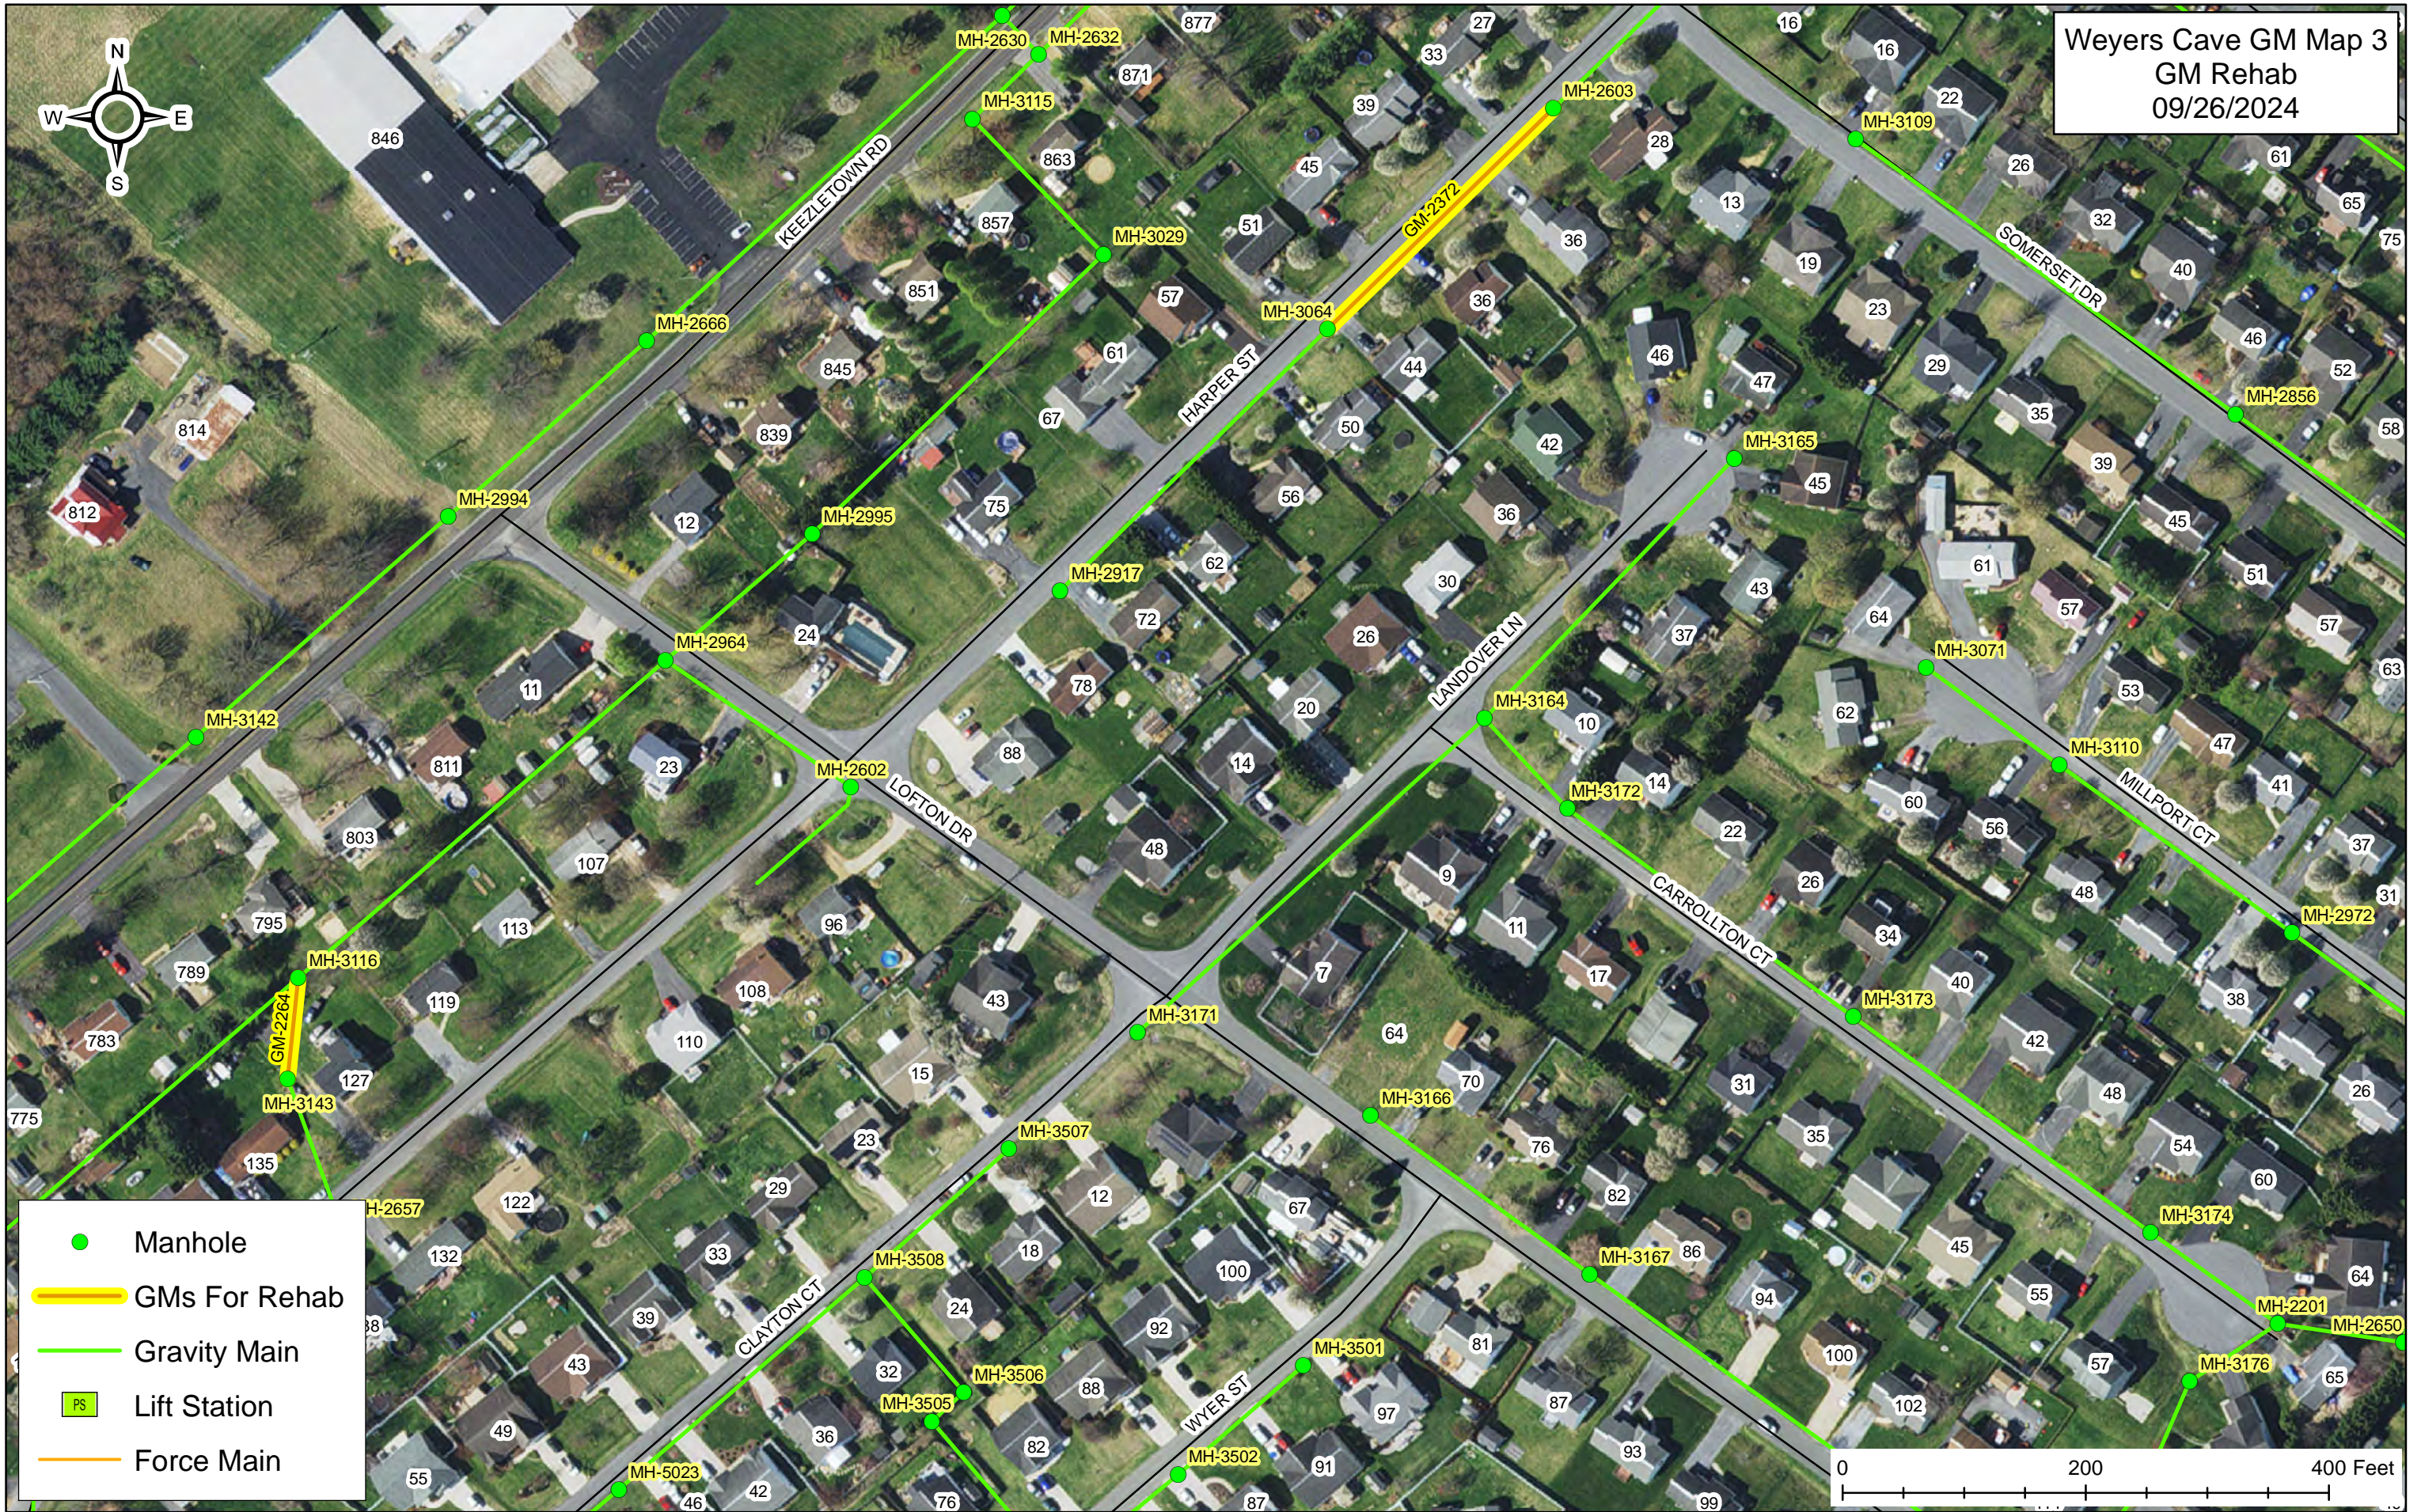

Weyers Cave GM Map 1
GM Rehab
09/26/2024

- Manhole
- ▬ GMs For Rehab
- ▬ Gravity Main
- PS Lift Station
- ▬ Force Main

Weyers Cave GM Map 2
GM Rehab
09/26/2024

- Manhole
- GMs For Rehab
- Gravity Main
- PS Lift Station
- Force Main

Weyers Cave GM Map 3
GM Rehab
09/26/2024

- Manhole
- GMs For Rehab
- Gravity Main
- PS Lift Station
- Force Main

0 200 400 Feet

- Manhole
- ▬ GMs For Rehab
- ▬ Gravity Main
- PS Lift Station
- ▬ Force Main