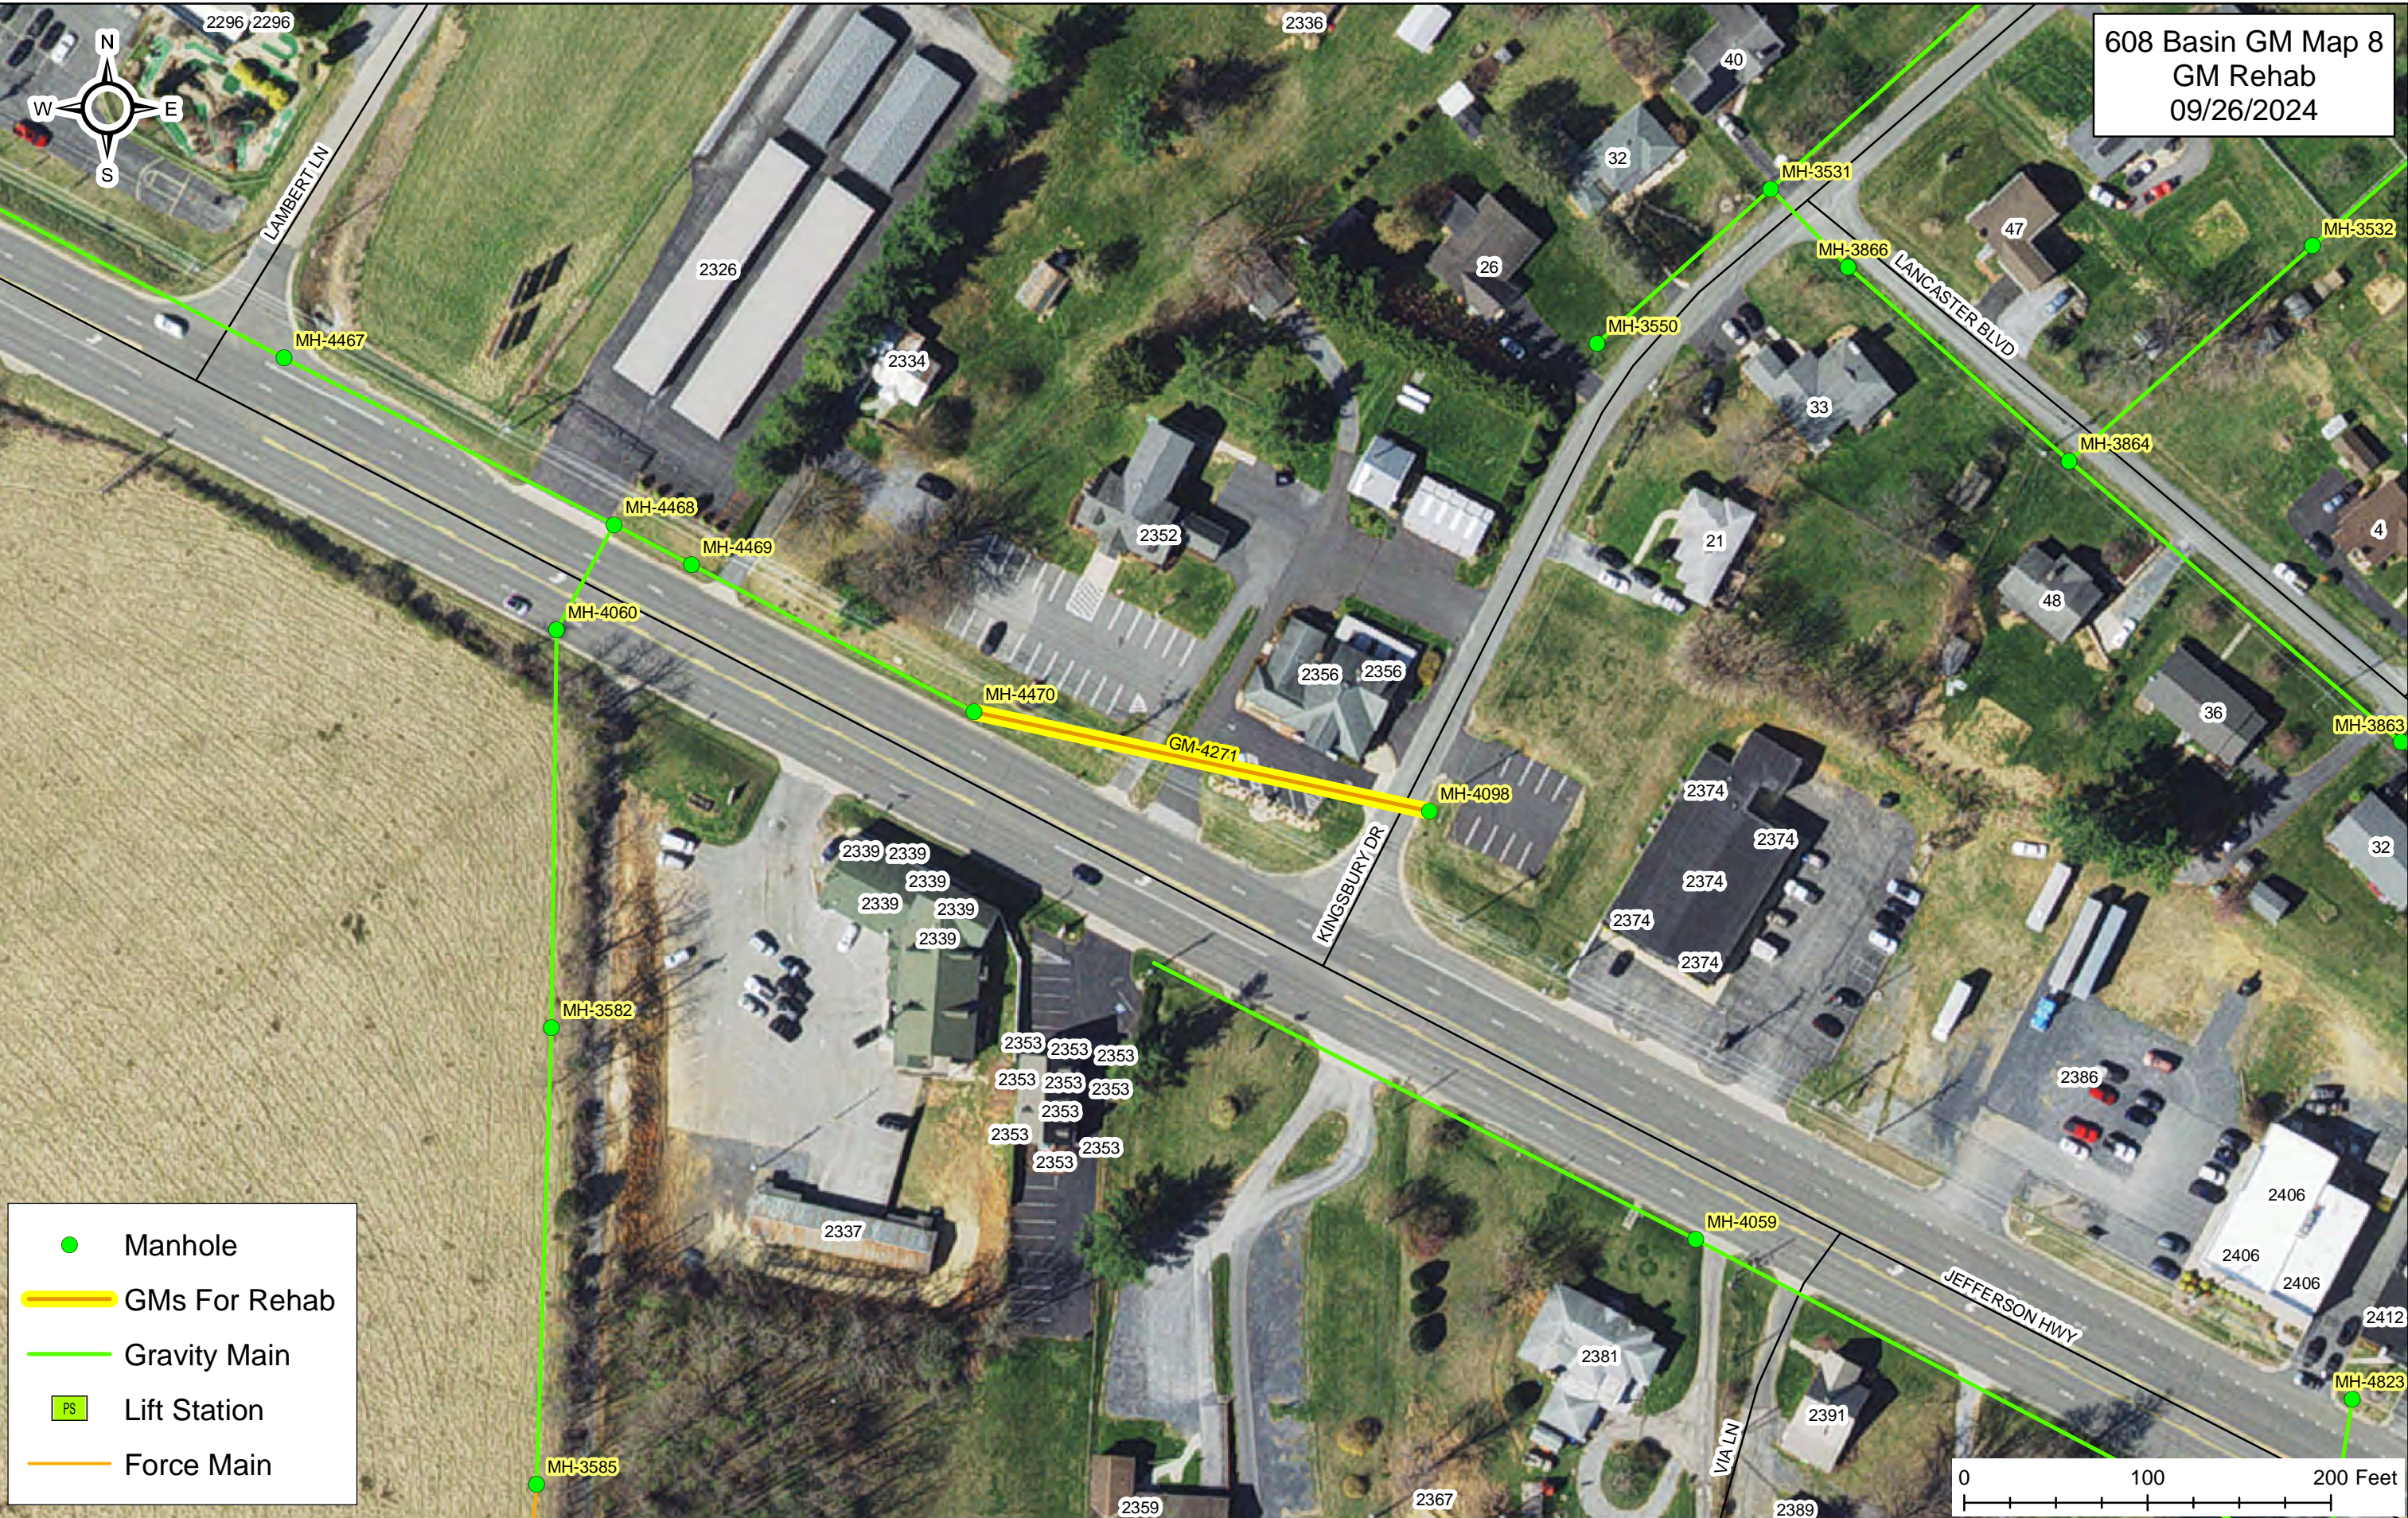

608 Basin GM Map 8
GM Rehab
09/26/2024

- Manhole
- ▬ GMs For Rehab
- ▬ Gravity Main
- ▭ PS Lift Station
- ▬ Force Main