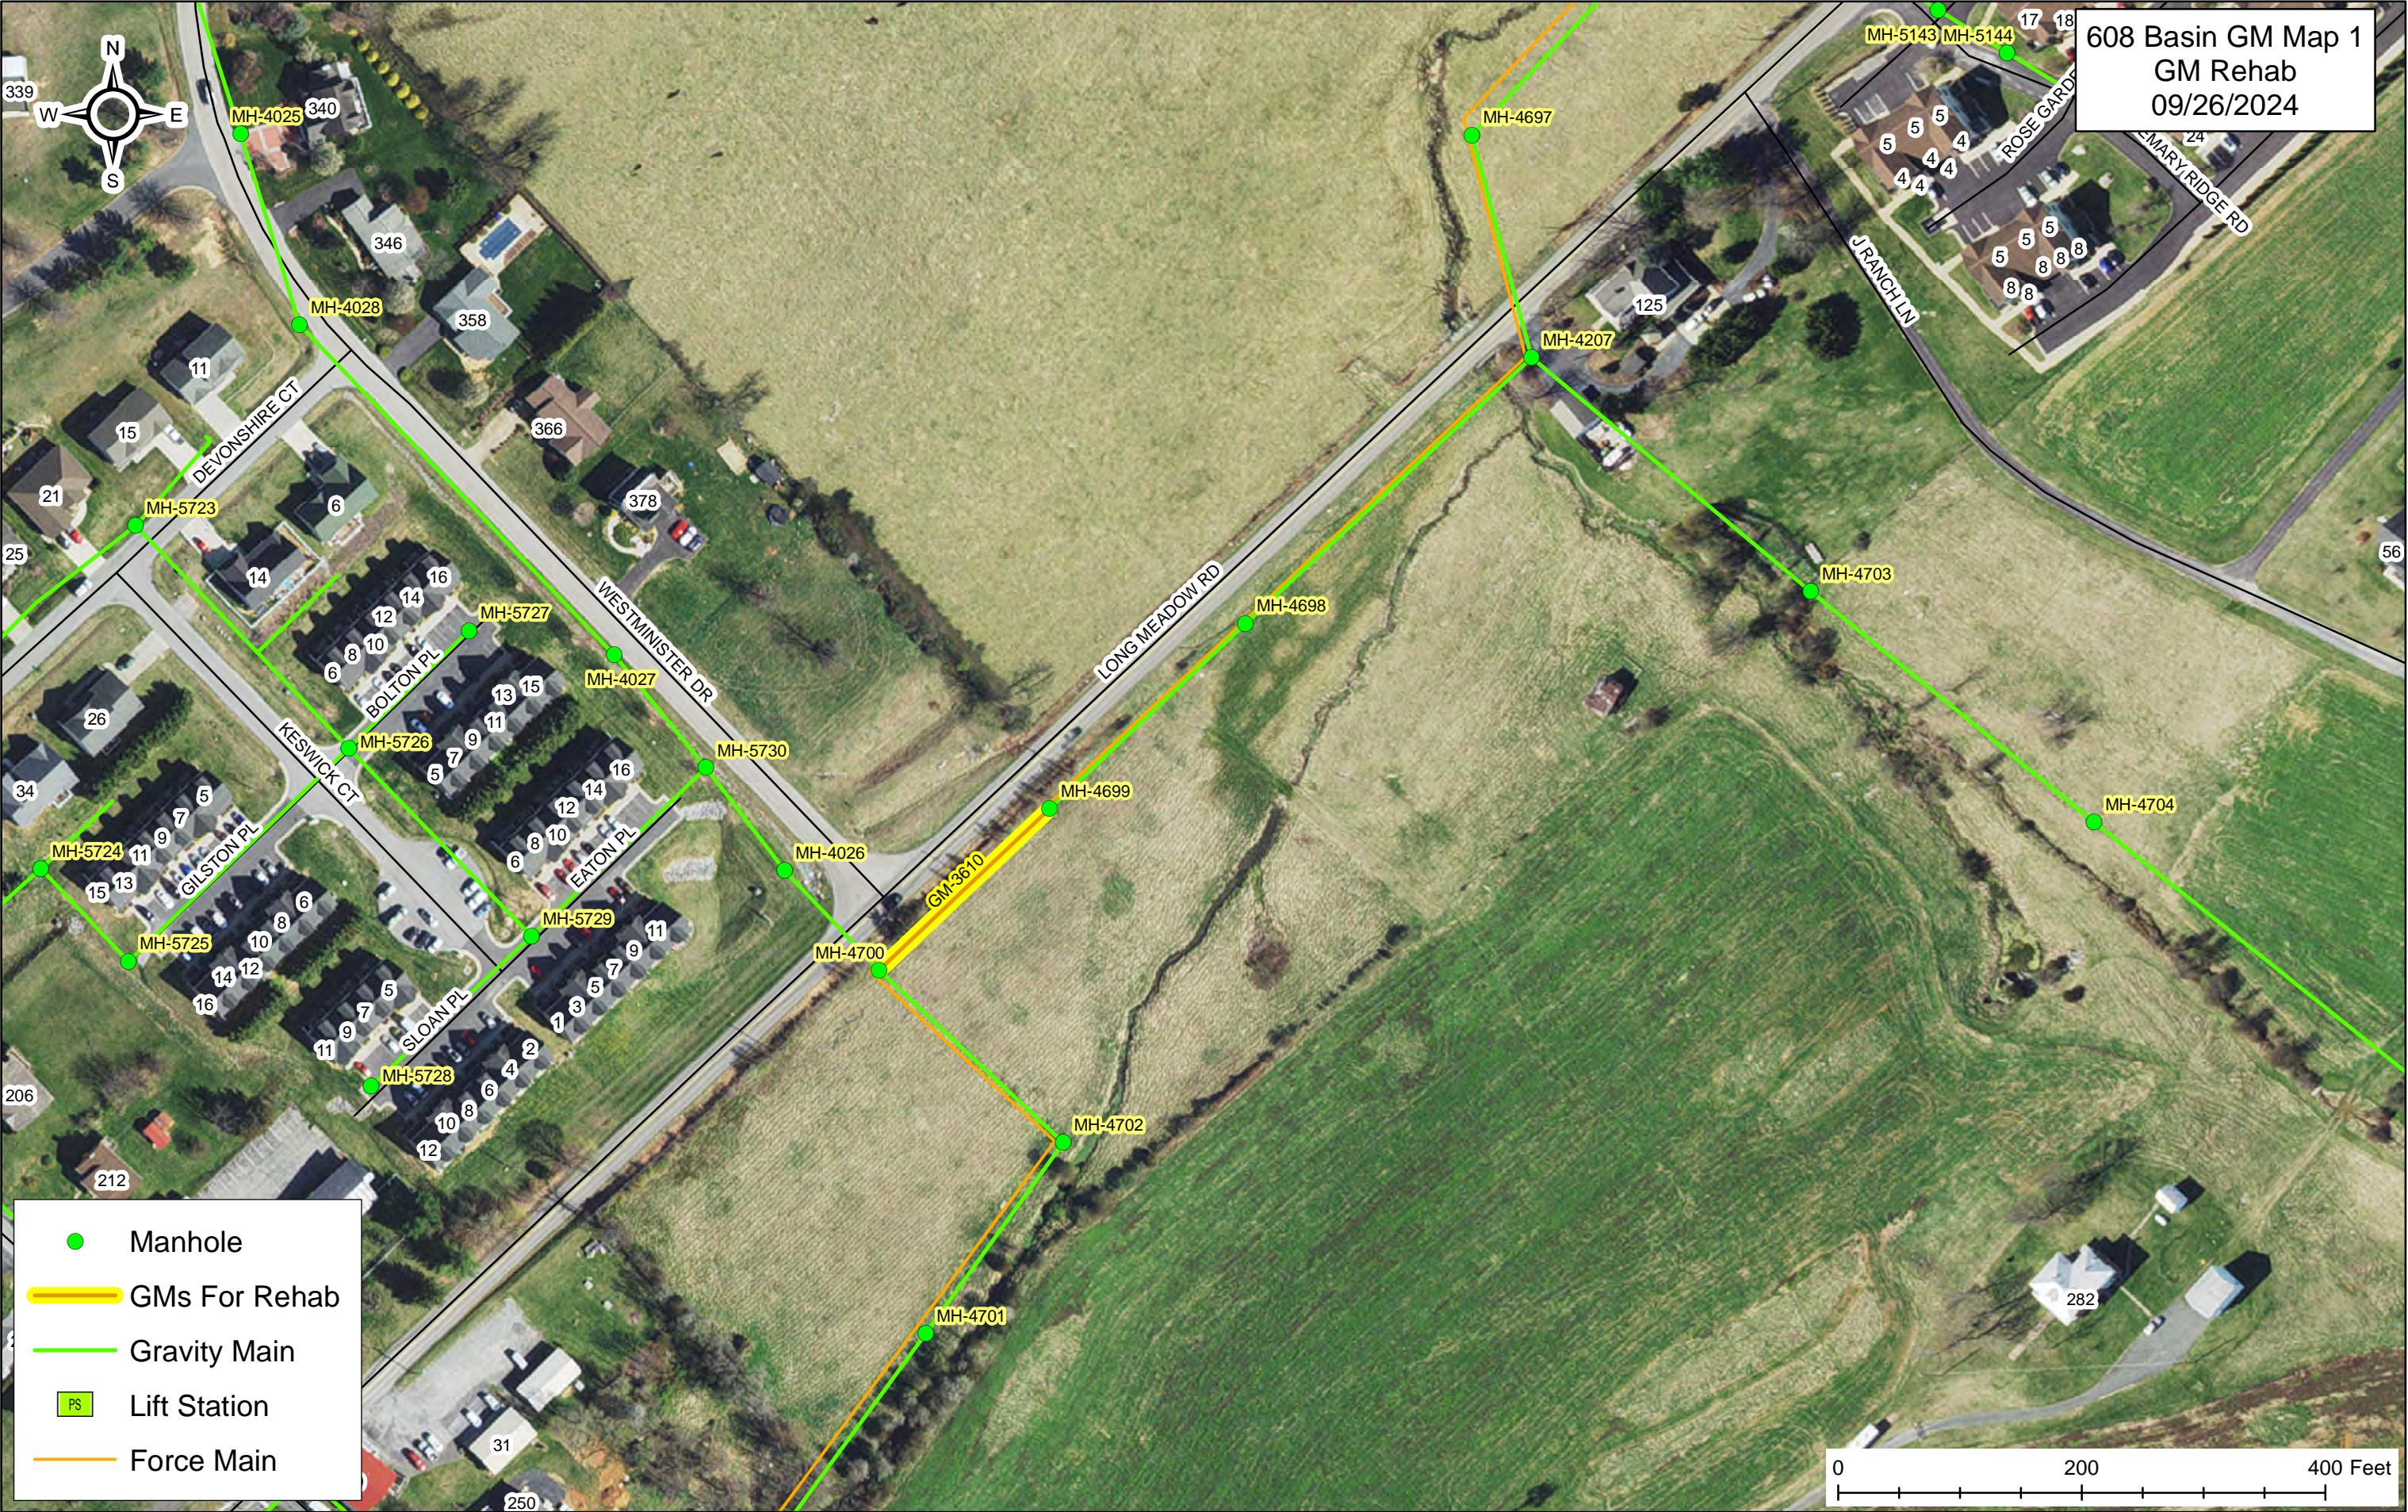

Weyers Cave GM Map 3
GM Rehab
09/26/2024

- Manhole
- GMs For Rehab
- Gravity Main
- PS Lift Station
- Force Main

0 200 400 Feet

- Manhole
- ▬ GMs For Rehab
- ▬ Gravity Main
- PS Lift Station
- ▬ Force Main

0 200 400 Feet

- Manhole
- ▬ GMs For Rehab
- ▬ Gravity Main
- PS Lift Station
- ▬ Force Main

- Manhole
- ▬ GMs For Rehab
- ▬ Gravity Main
- PS Lift Station
- ▬ Force Main

- Manhole
- ▬ GMs For Rehab
- ▬ Gravity Main
- PS Lift Station
- ▬ Force Main