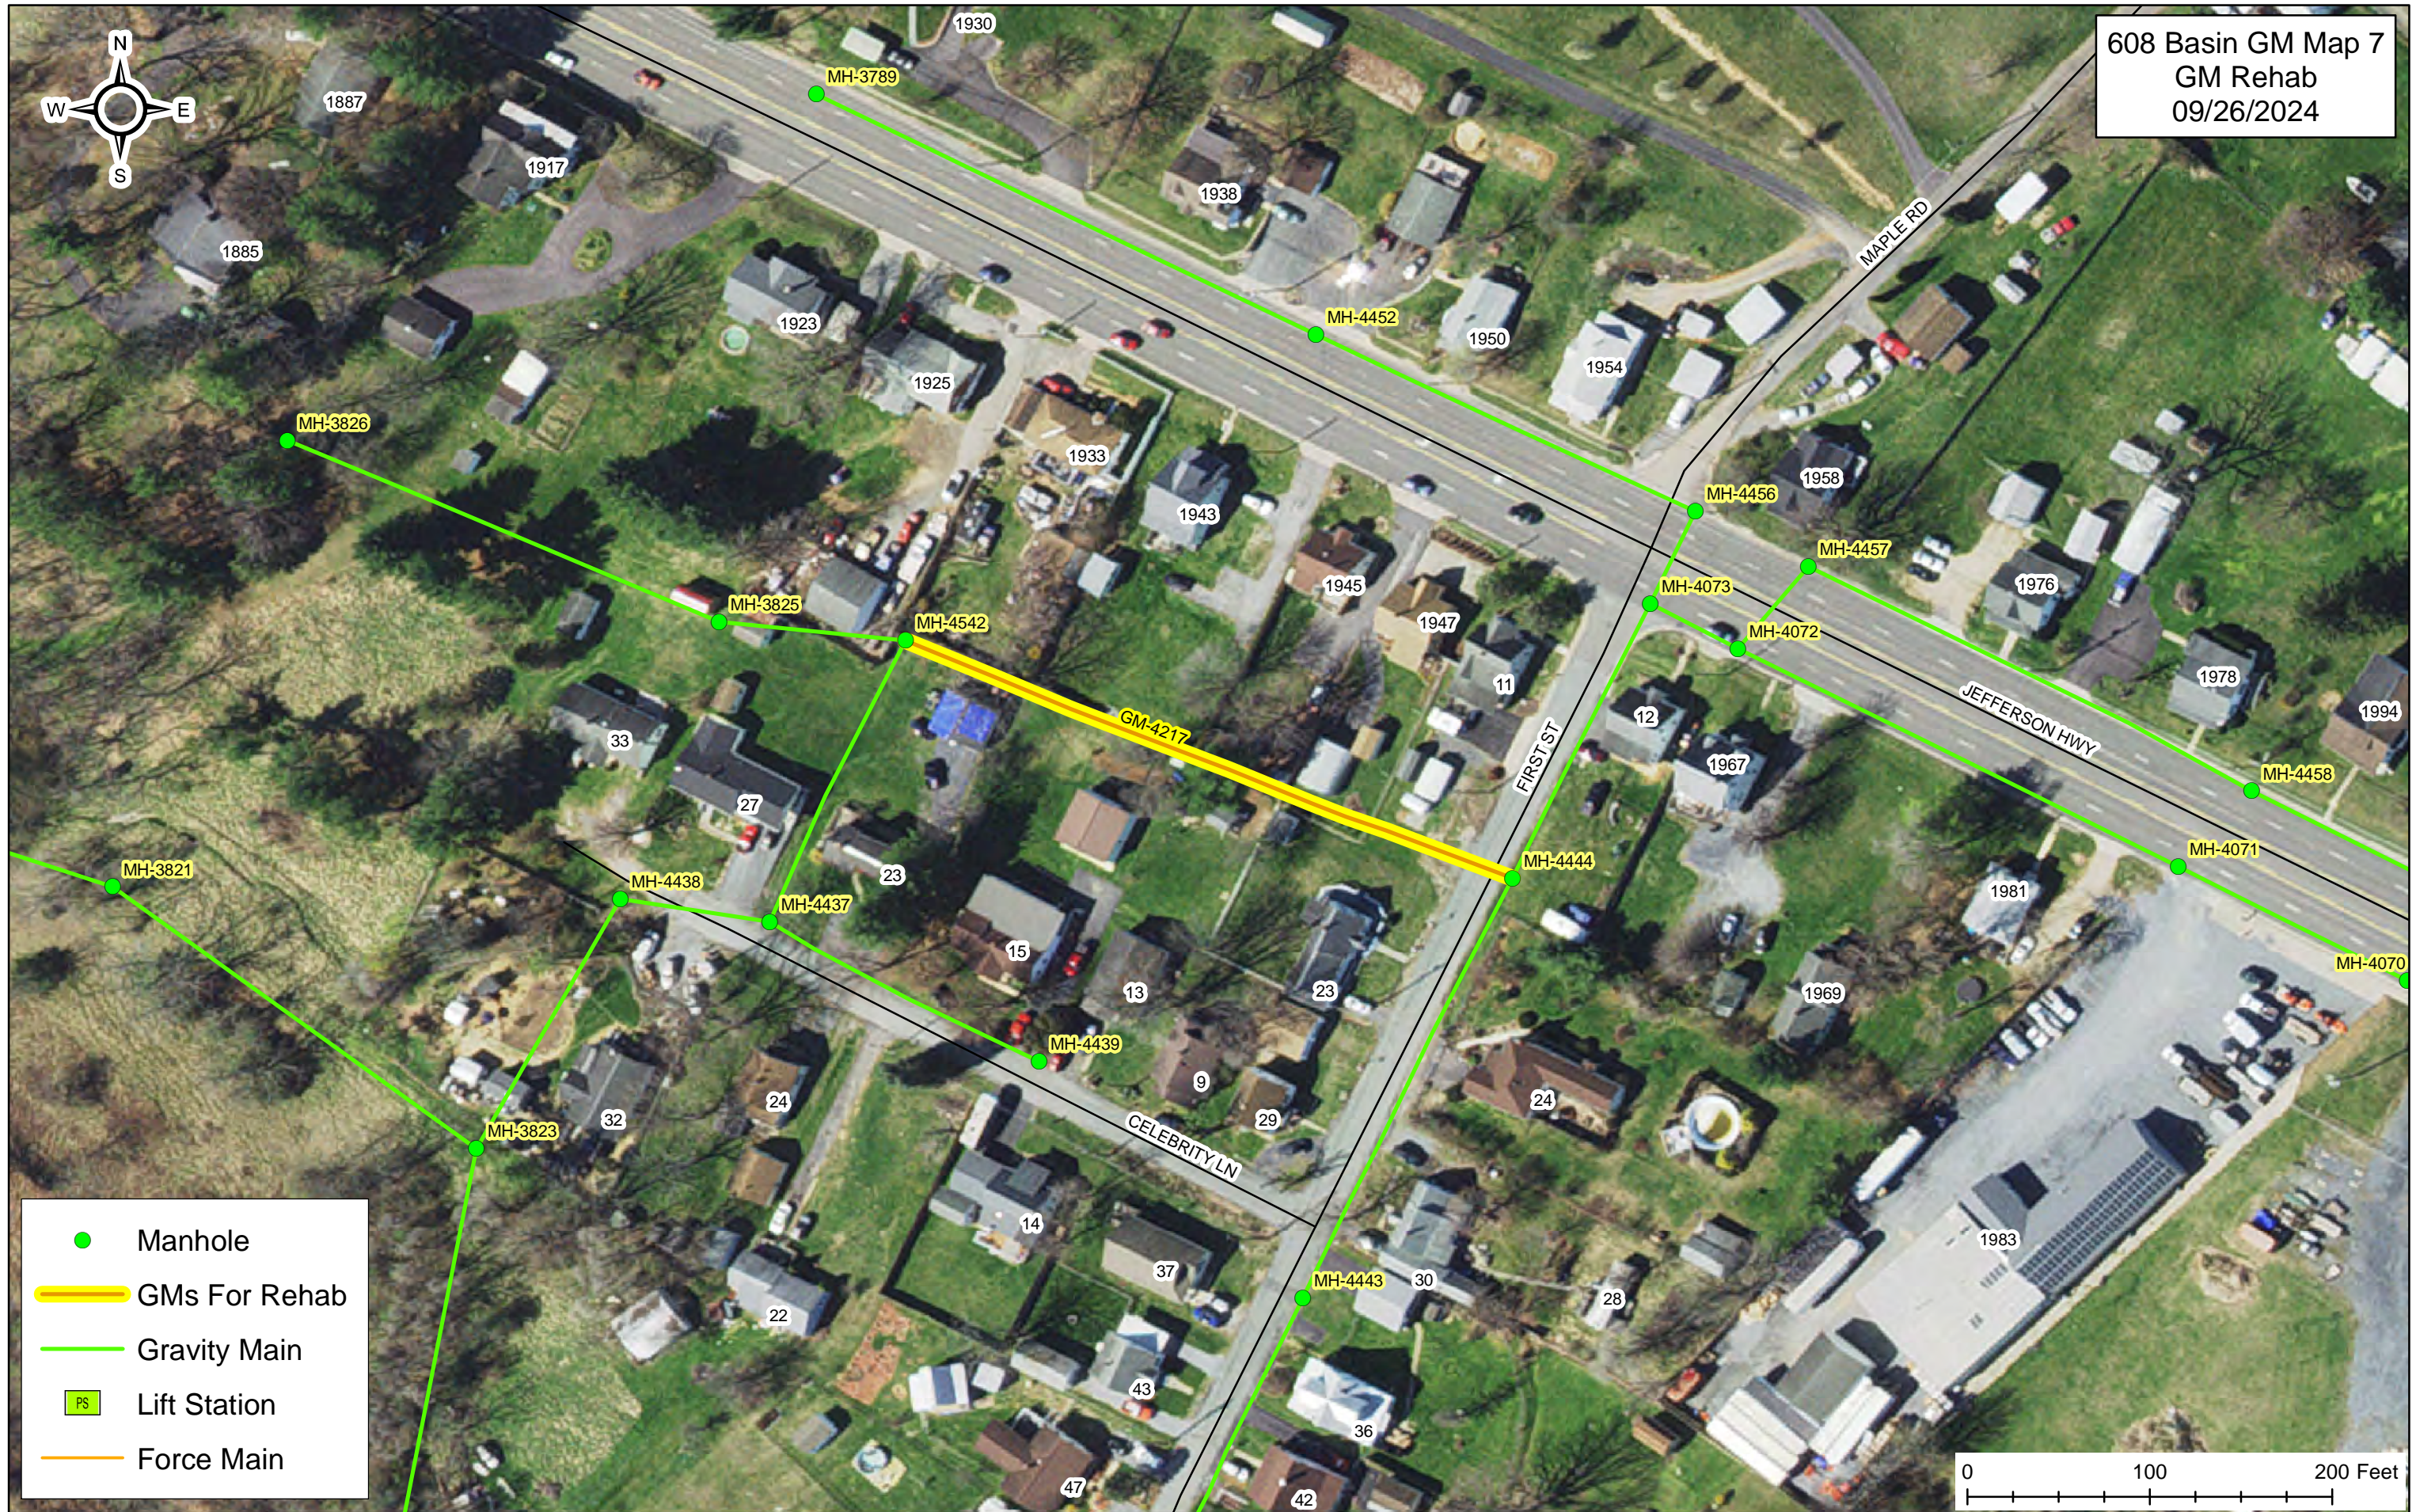

608 Basin GM Map 7
GM Rehab
09/26/2024

- Manhole
- GMs For Rehab
- Gravity Main
- PS Lift Station
- Force Main