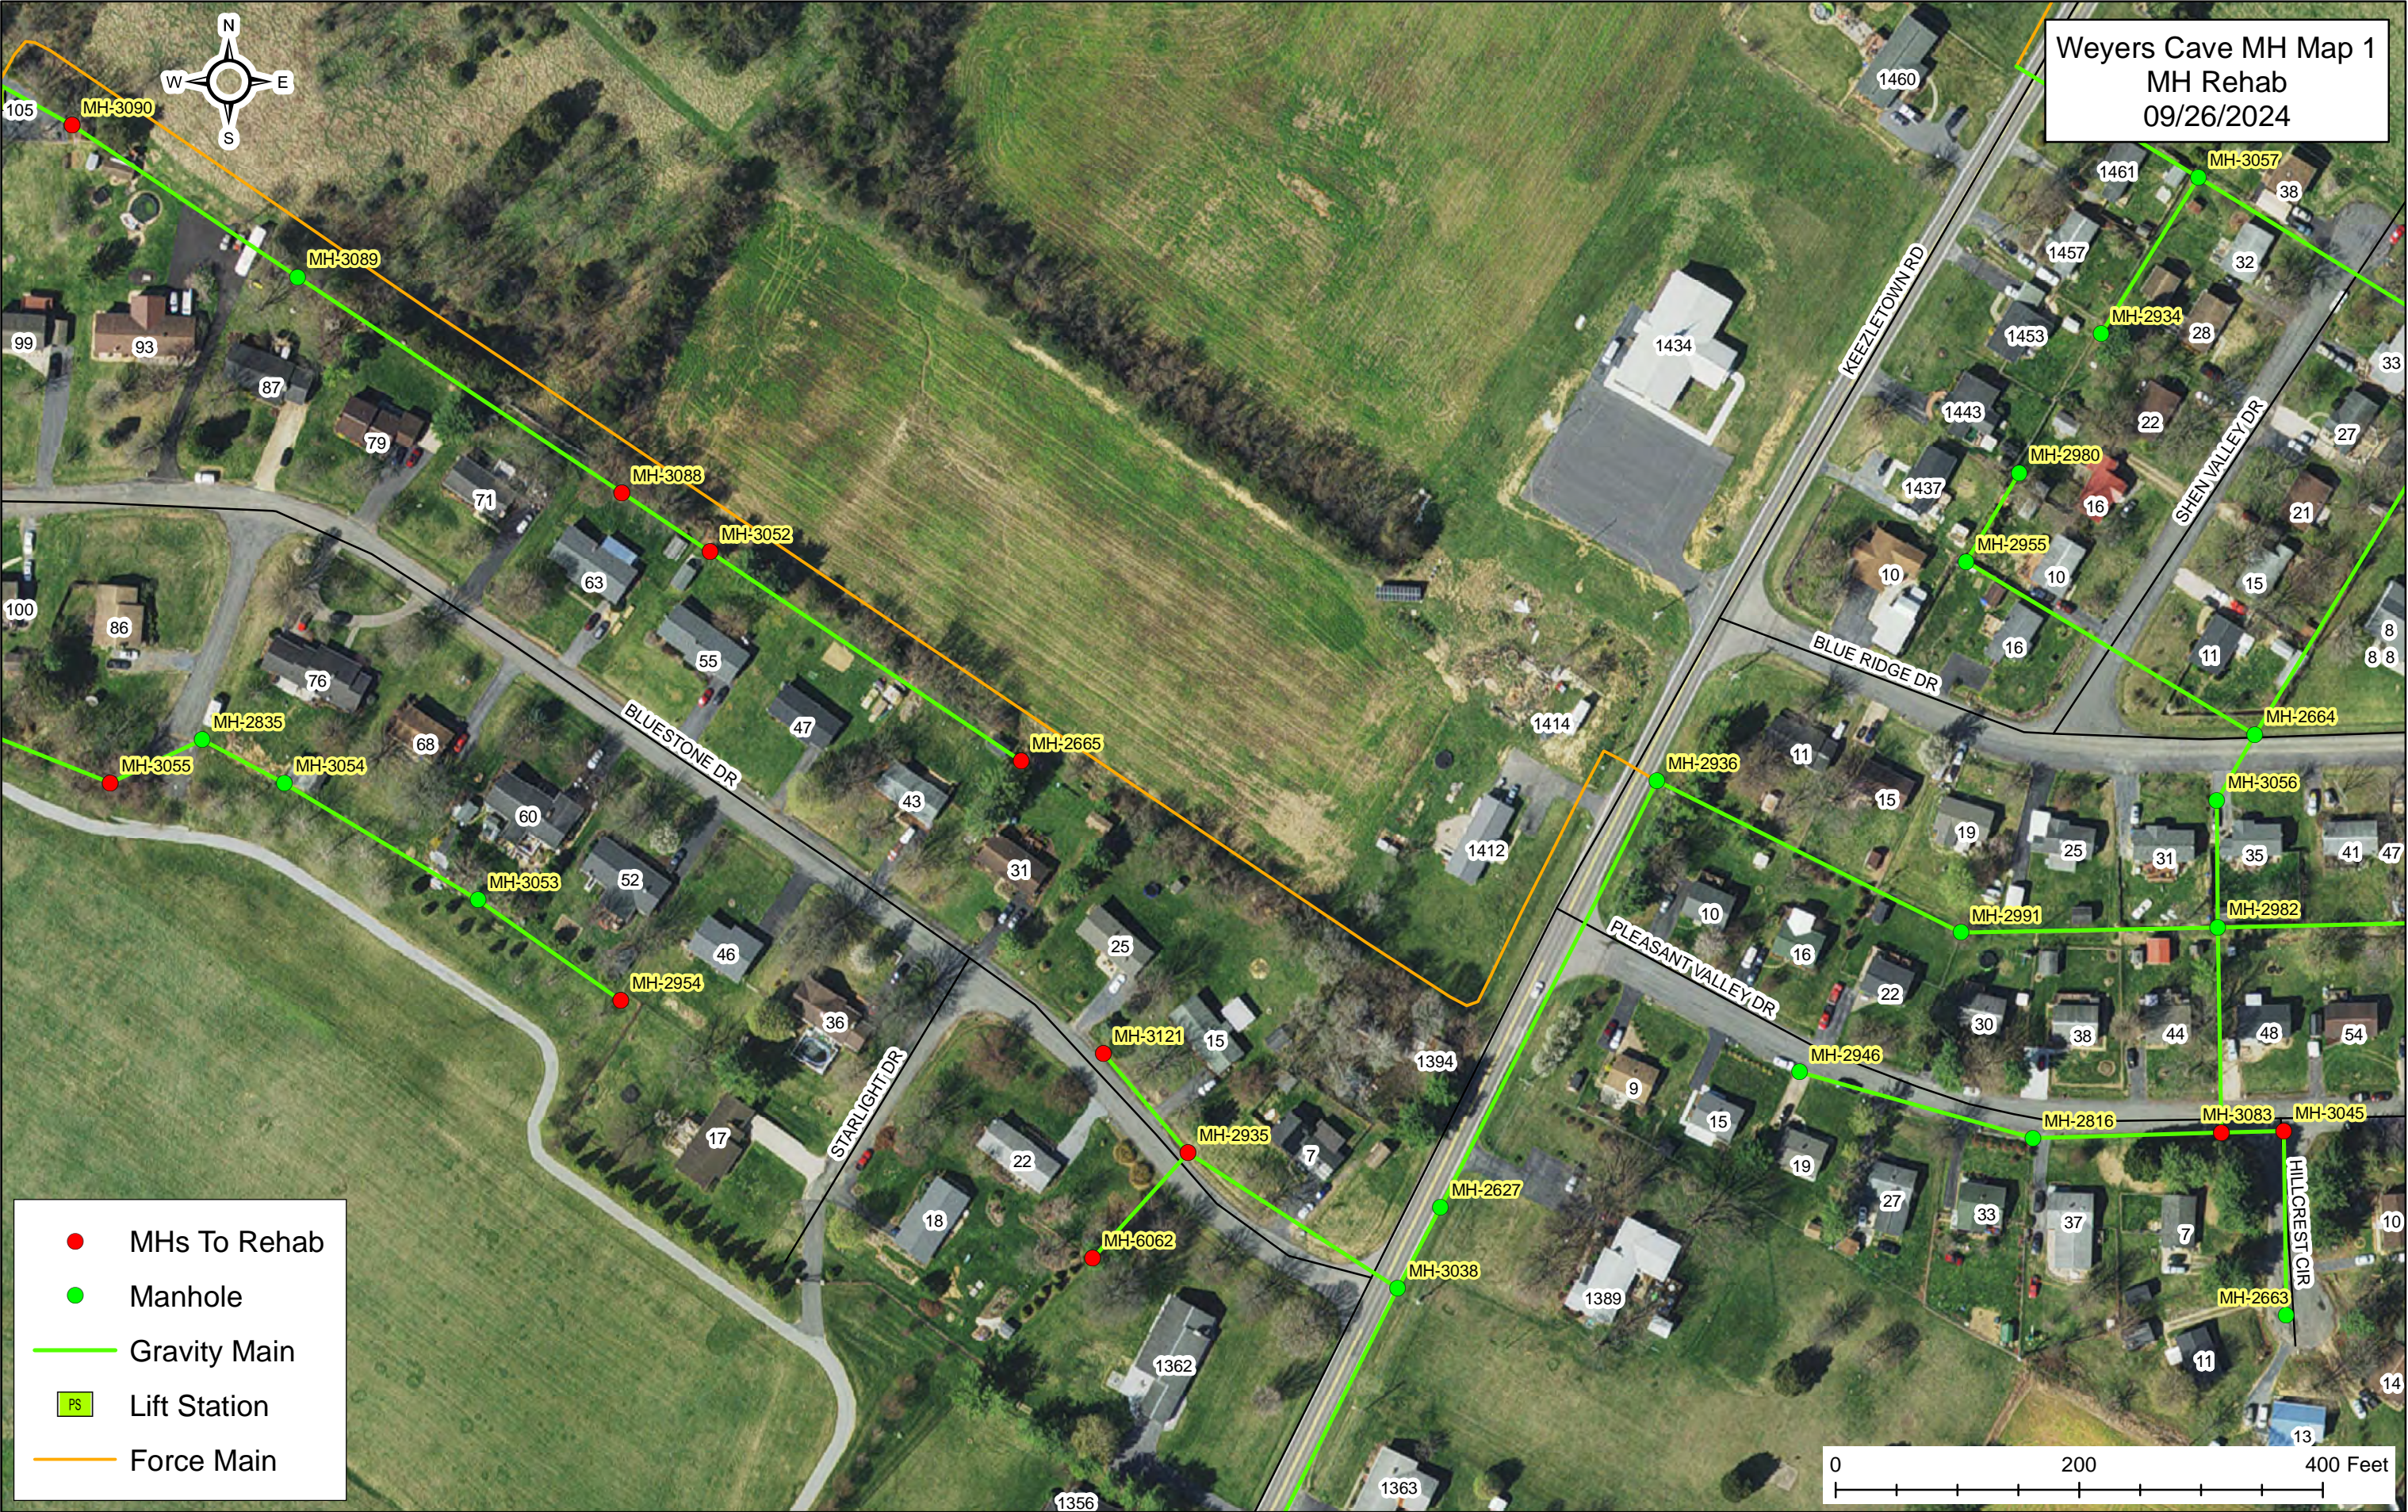

- Manhole
- ▬ GMs For Rehab
- ▬ Gravity Main
- PS Lift Station
- ▬ Force Main

0 200 400 Feet

Ridgeview GM Map 2
GM Rehab
09/26/2024

- Manhole
- GMs For Rehab
- Gravity Main
- PS Lift Station
- Force Main

Ridgeview GM Map 3
GM Rehab
09/26/2024

- Manhole
- ▬ GMs For Rehab
- ▬ Gravity Main
- ▬ PS Lift Station
- ▬ Force Main

0 200 400 Feet

- Manhole
- GMs For Rehab
- Gravity Main
- PS Lift Station
- Force Main

Weyers Cave MH Map 1
MH Rehab
09/26/2024

- MHS To Rehab
- Manhole
- Gravity Main
- PS Lift Station
- Force Main

0 200 400 Feet

Weyers Cave MH Map 2
MH Rehab
09/26/2024

- MHS To Rehab
- Manhole
- Gravity Main
- PS Lift Station
- Force Main